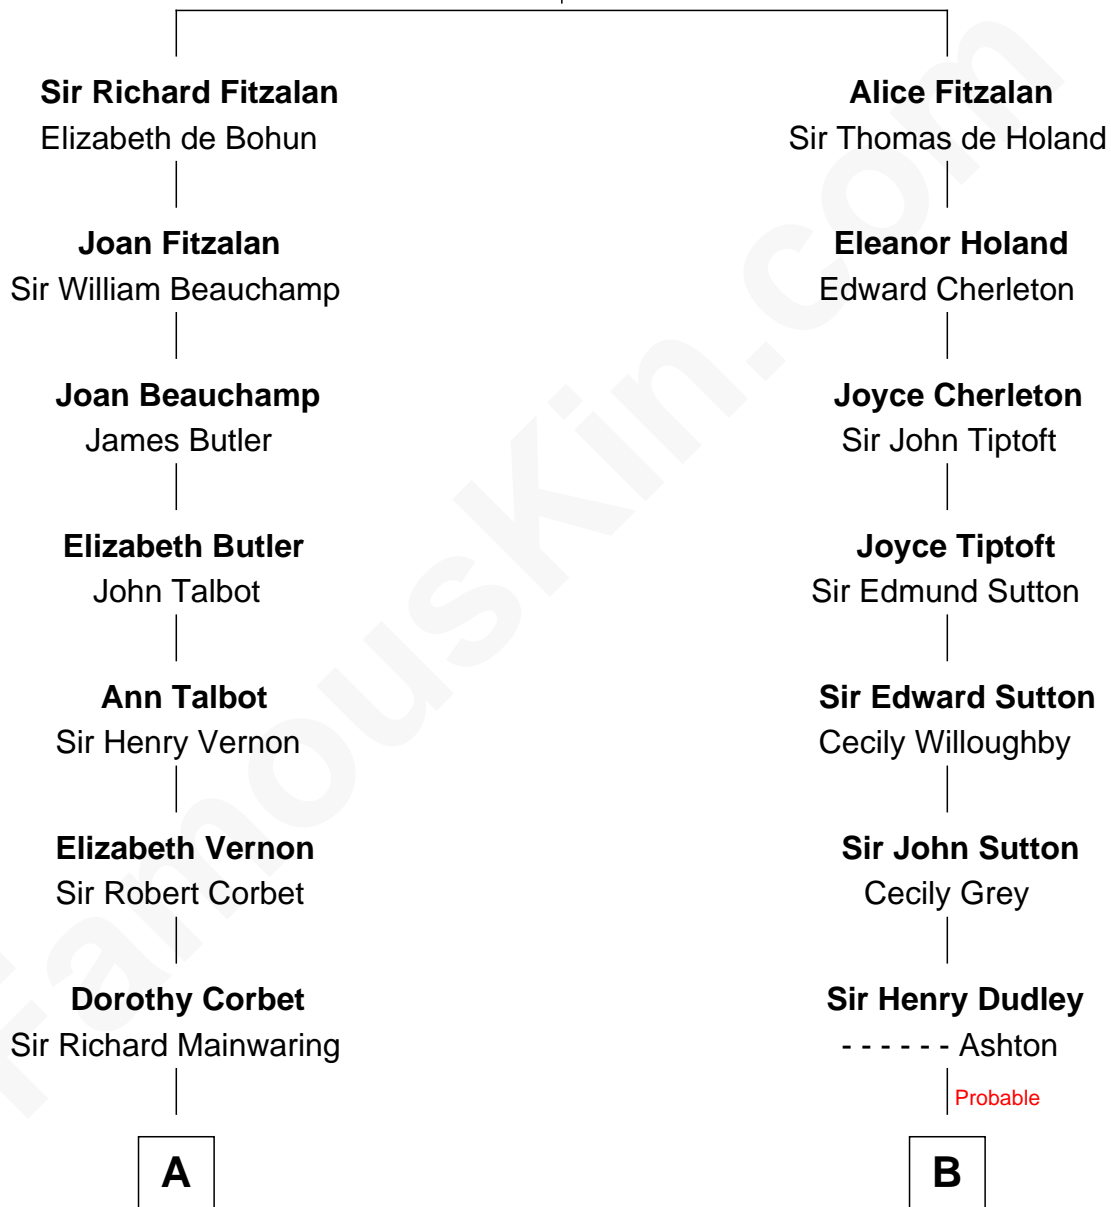

FamousKin.com Relationship Chart of

Allen Dulles

5th Director of the C.I.A.

19th cousin of

Herbert Hoover

31st U.S. President

Richard Fitzalan
Eleanor Plantagenet

C

Harriet Lathrop Winslow
Rev. John Welsh Dulles

Allen Macy Dulles
Edith Foster

Allen Dulles
5th Director of the C.I.A.

D

Theodore Minthorn
Mary Wasley

Hulda Randall Minthorn
Jessie Clark Hoover

Herbert Hoover
31st U.S. President