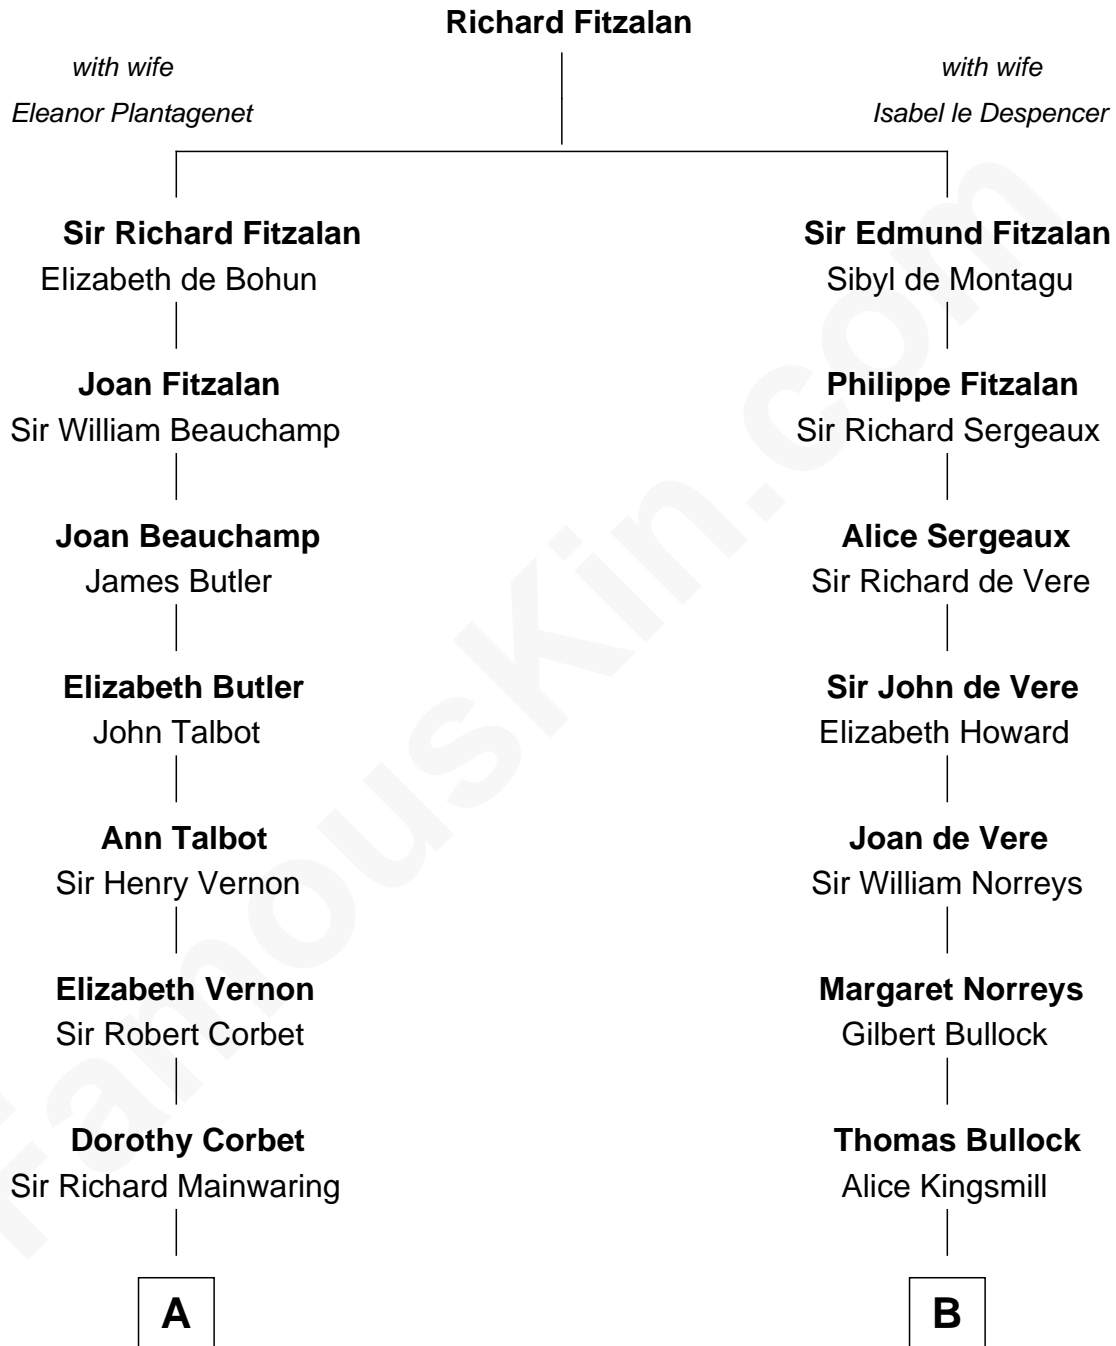

FamousKin.com Relationship Chart of

Allen Dulles

5th Director of the C.I.A.

19th cousin of

Lou (Henry) Hoover

First Lady of President Herbert Hoover

C

Harriet Lathrop Winslow