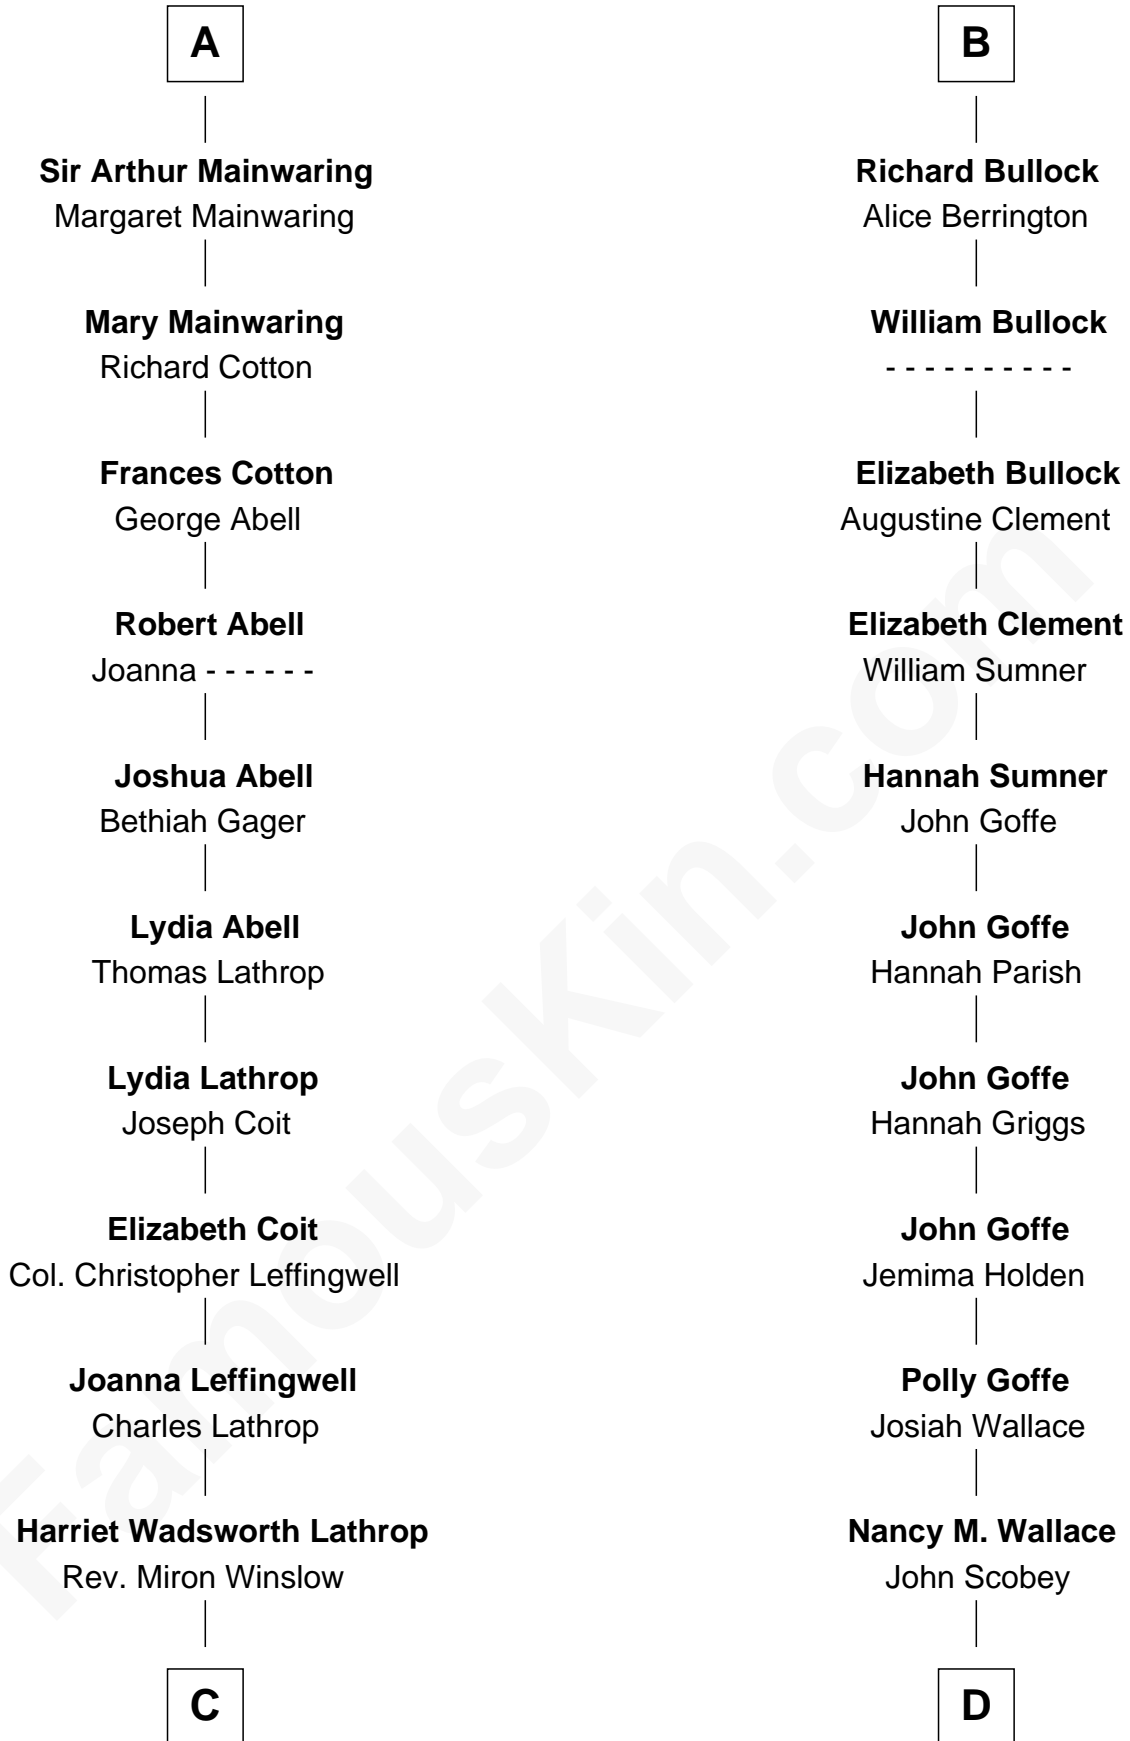

FamousKin.com Relationship Chart of

Allen Dulles

5th Director of the C.I.A.

19th cousin of

Lou (Henry) Hoover

First Lady of President Herbert Hoover

C

Harriet Lathrop Winslow

Florence Ida Weed

Charles Delano Henry

Lou (Henry) Hoover

First Lady of Herbert Hoover

FamousKin.com