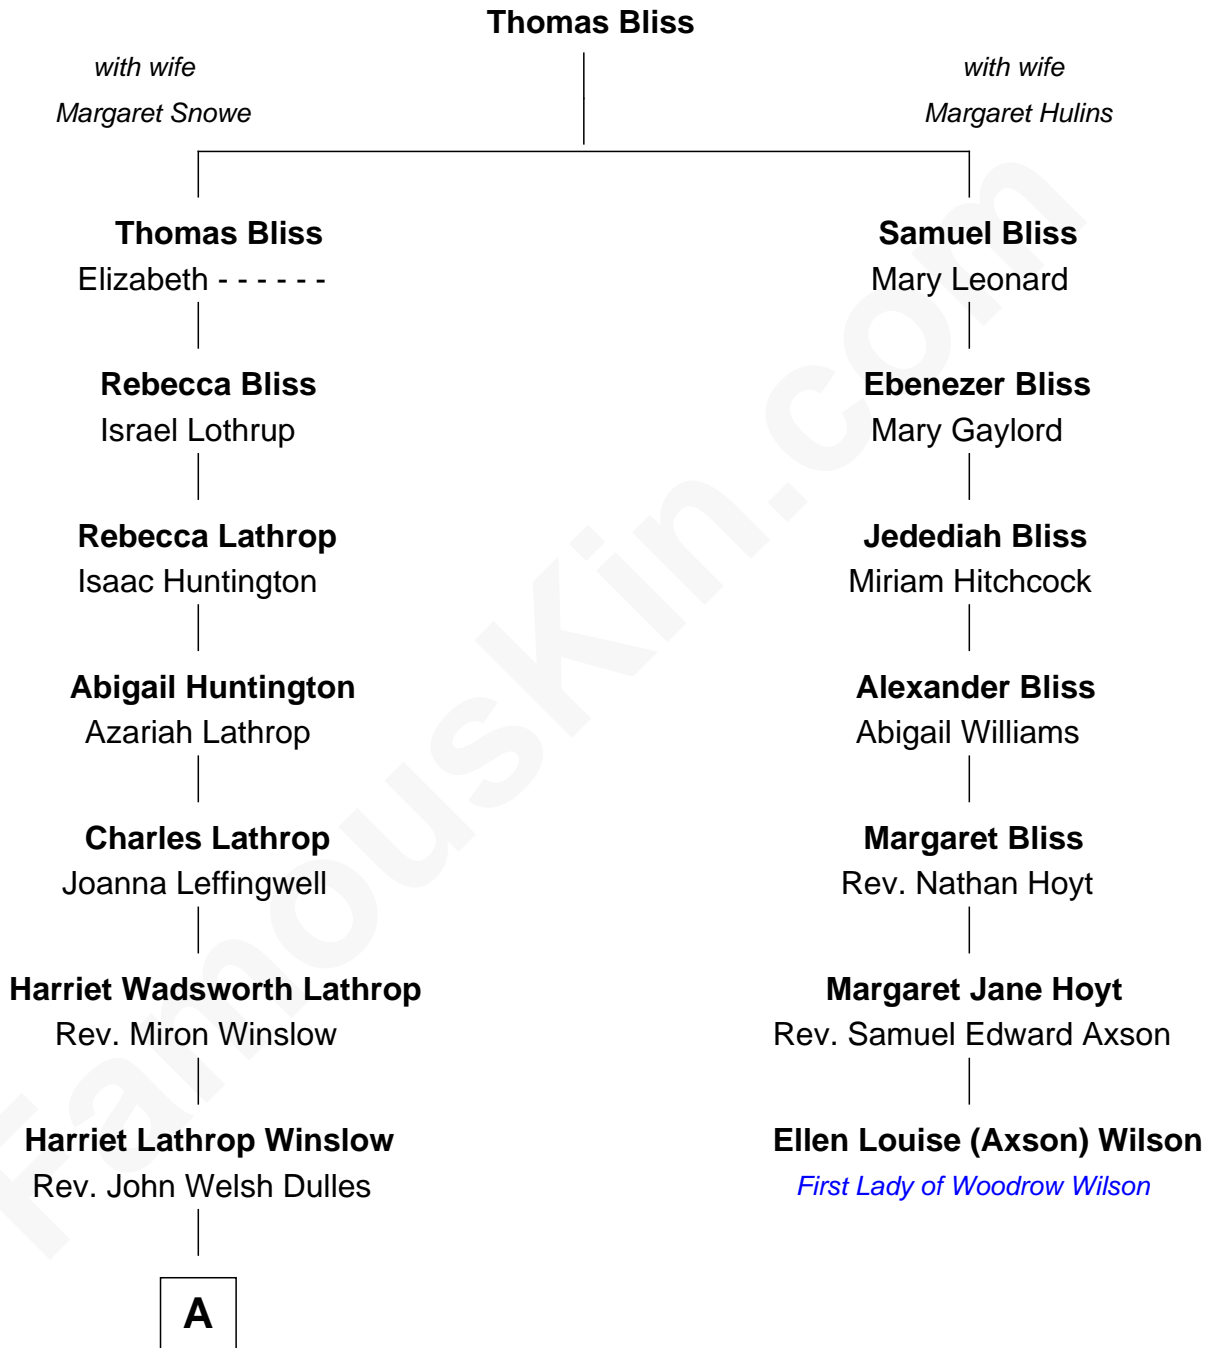

FamousKin.com Relationship Chart of

Allen Dulles

5th Director of the C.I.A.

6th cousin 2 times removed of

Ellen Louise (Axson) Wilson

First Lady of President Woodrow Wilson

A

Allen Macy Dulles

Edith Foster

Allen Dulles

5th Director of the C.I.A.

FamousKin.com