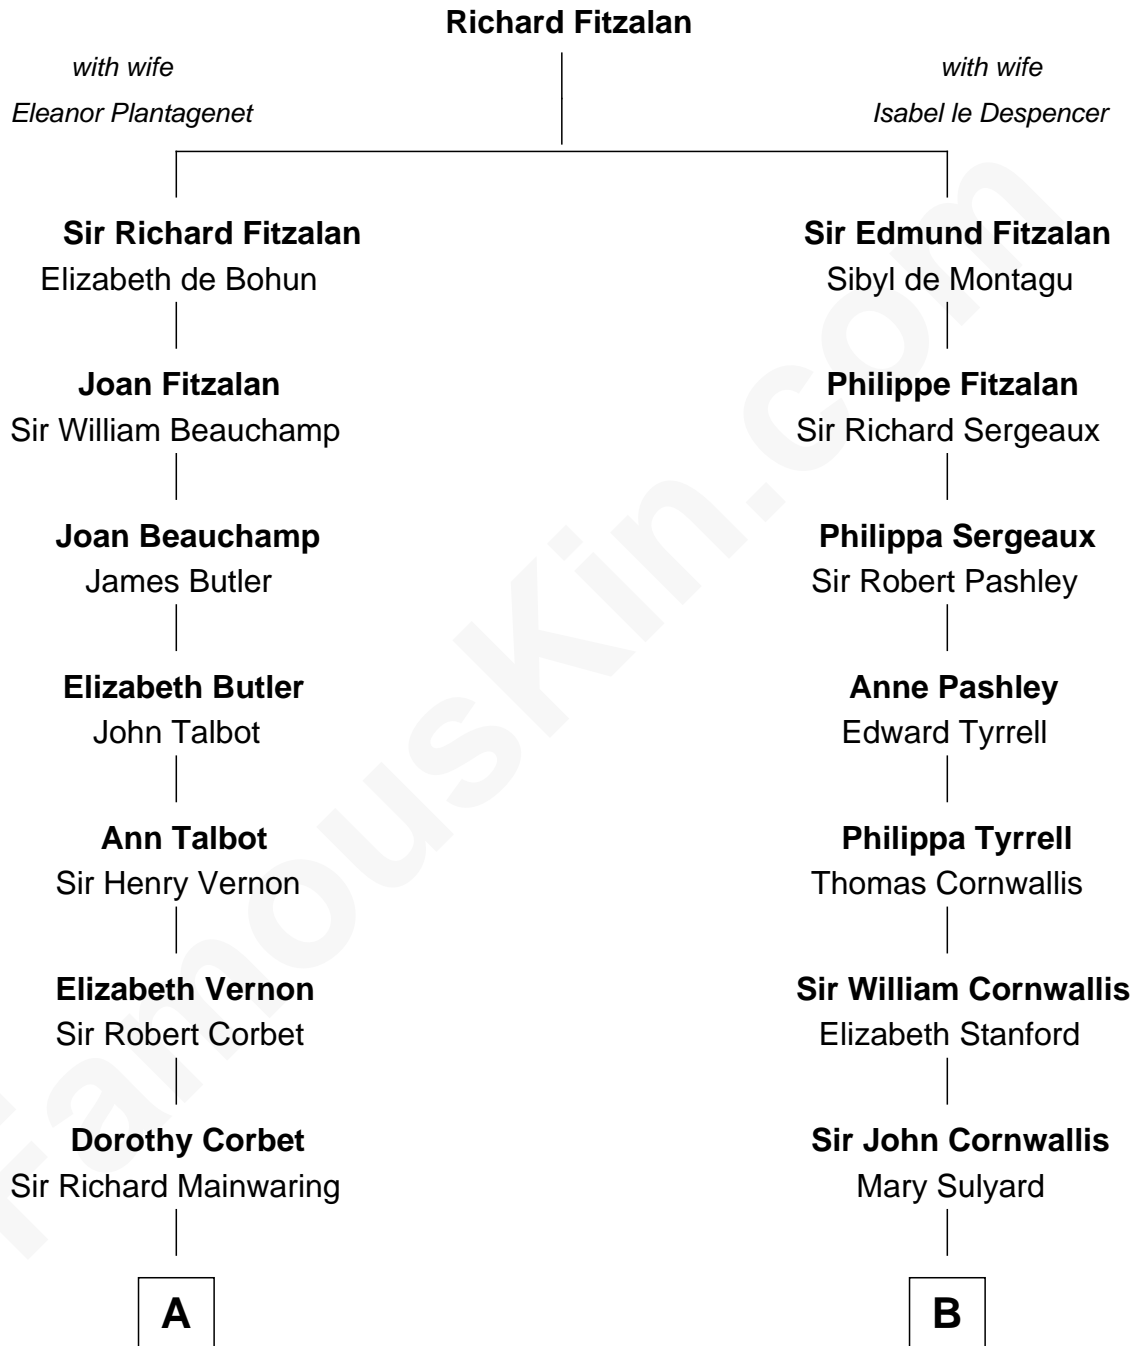

FamousKin.com Relationship Chart of

Allen Dulles

5th Director of the C.I.A.

18th cousin 1 time removed of

Ellen Louise (Axson) Wilson

First Lady of President Woodrow Wilson

C

Harriet Lathrop Winslow
Rev. John Welsh Dulles

Allen Macy Dulles
Edith Foster

Allen Dulles
5th Director of the C.I.A.

D

Rev. Samuel Edward Axson
Margaret Jane Hoyt

Ellen Louise (Axson) Wilson
First Lady of Woodrow Wilson

FamousKin.com