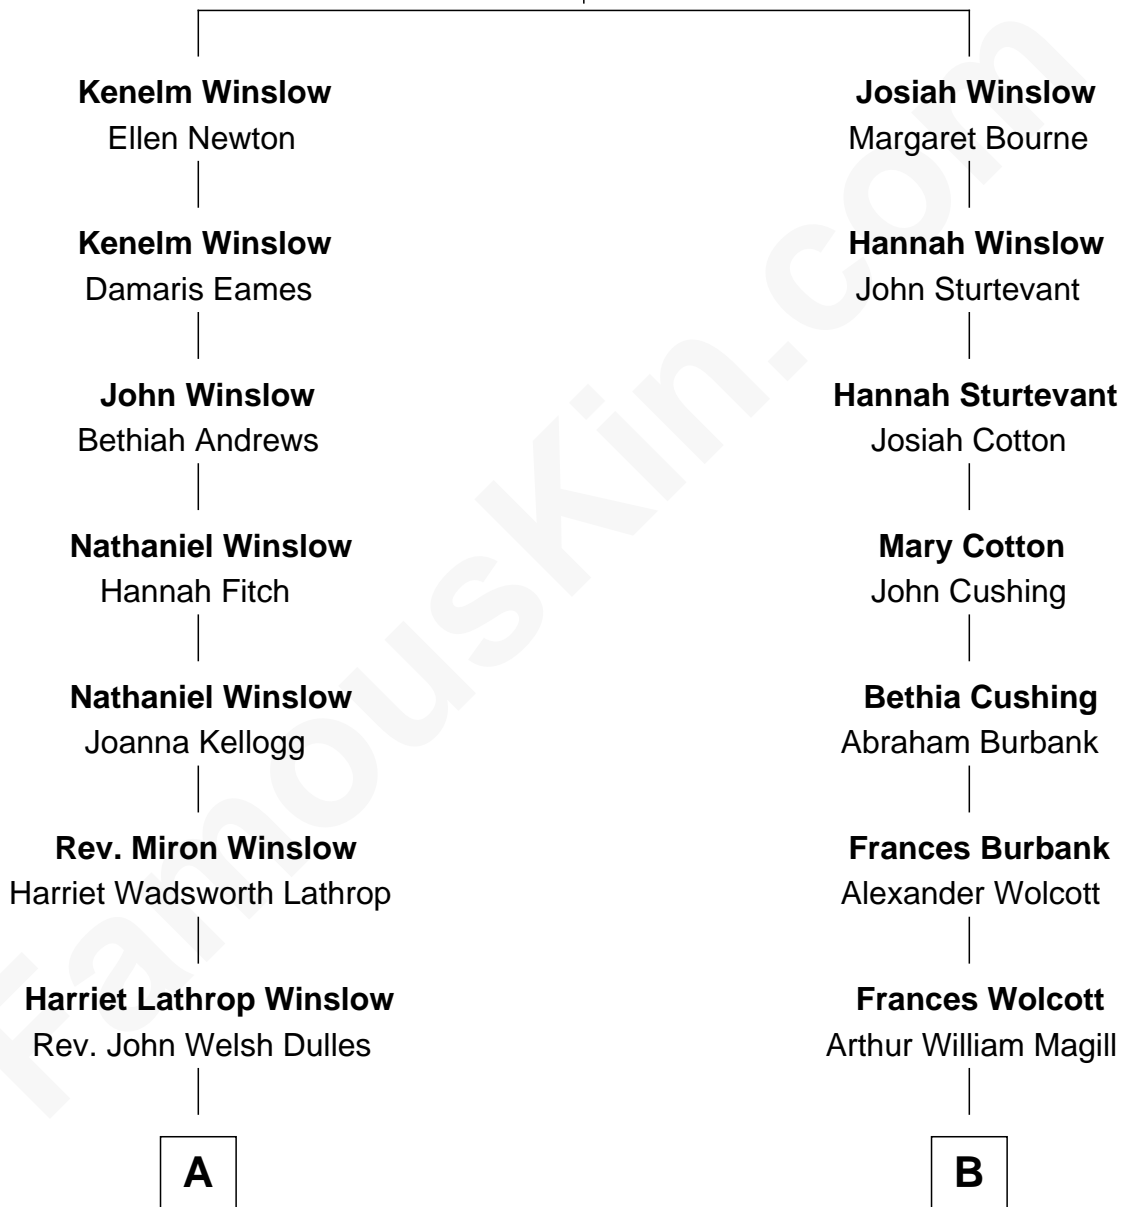

FamousKin.com Relationship Chart of

Allen Dulles

5th Director of the C.I.A.

8th cousin 1 time removed of

Juliette Gordon Low

Founder of the Girl Scouts

Edward Winslow
Magdalen Oliver

A

Allen Macy Dulles

Edith Foster

Allen Dulles

5th Director of the C.I.A.

B

Juliette Augusta Magill

John Harris Kinzie

Eleanor Lytle Kinzie

William Washington Gordon

Juliette Gordon Low

Founder of the Girl Scouts

FamousKin.com