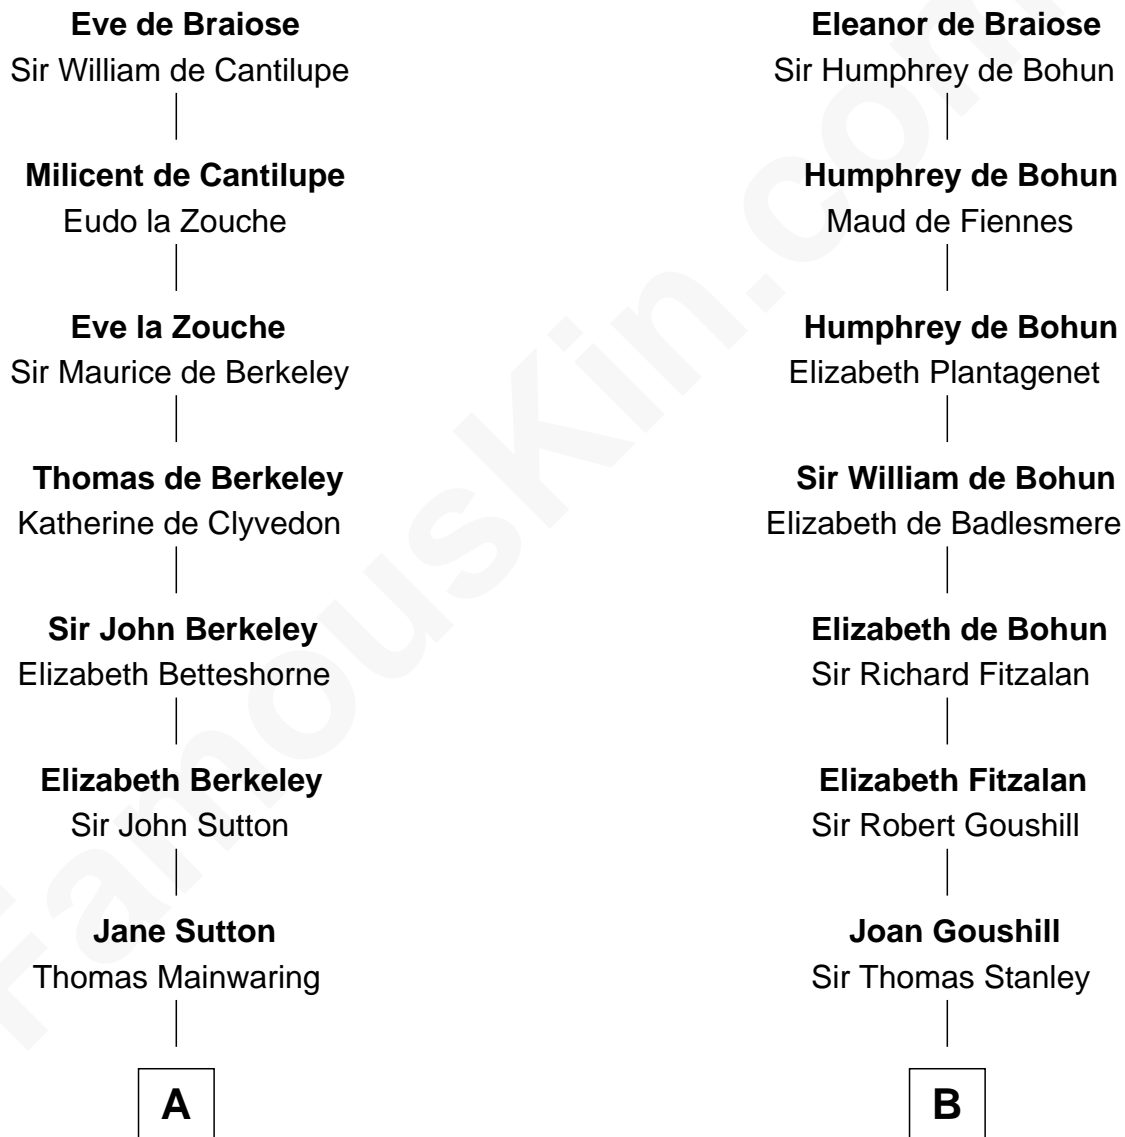

FamousKin.com Relationship Chart of

Allen Dulles

5th Director of the C.I.A.

20th cousin 1 time removed of

Juliette Gordon Low

Founder of the Girl Scouts

William de Braiose

Eva Marshal