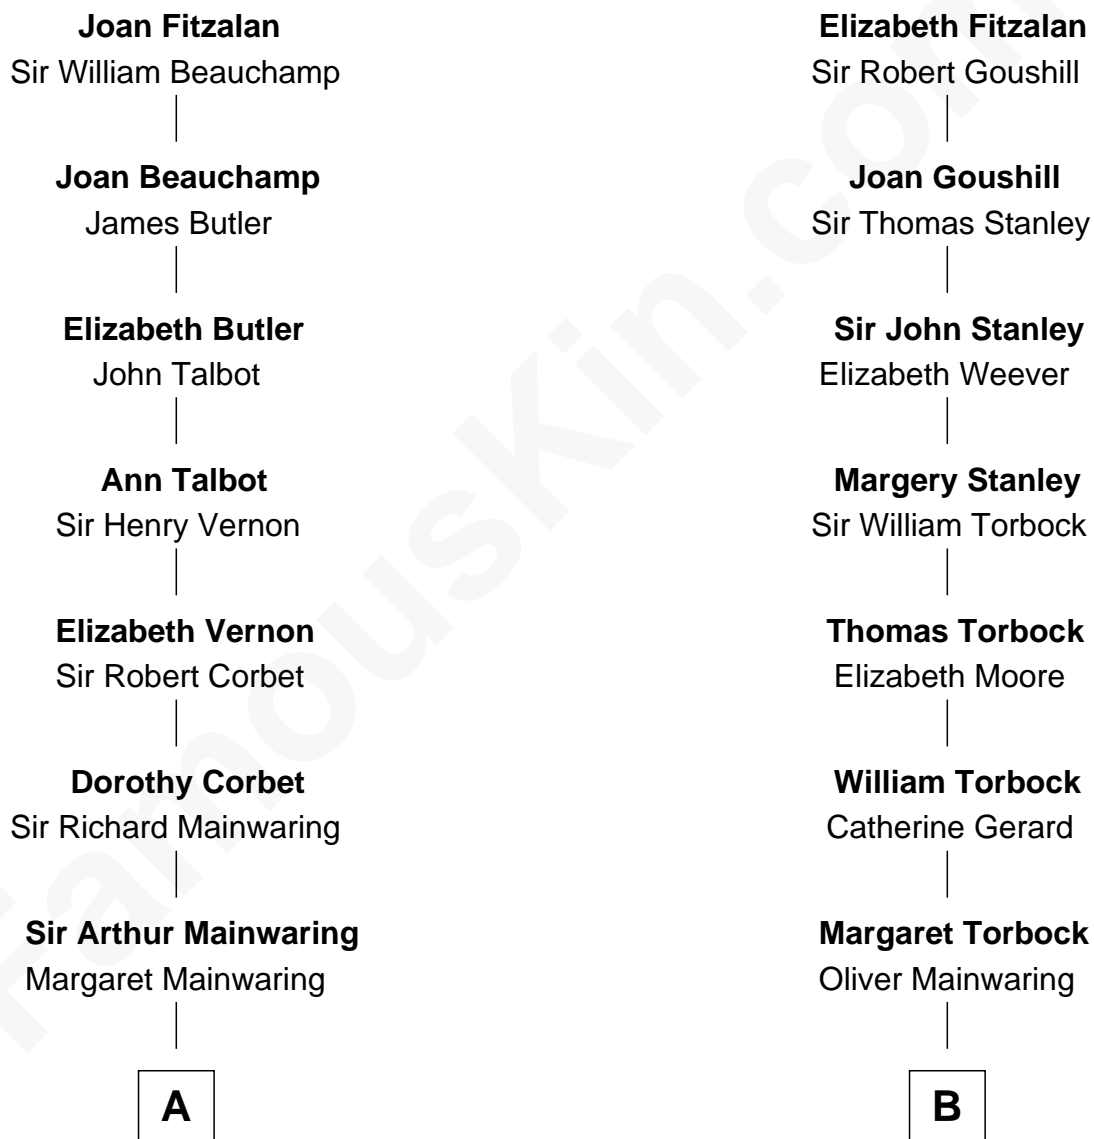

FamousKin.com Relationship Chart of

Allen Dulles

5th Director of the C.I.A.

16th cousin 2 times removed of

Juliette Gordon Low

Founder of the Girl Scouts

Sir Richard Fitzalan

Elizabeth de Bohun

C

—
Allen Macy Dulles

Edith Foster

—
Allen Dulles

5th Director of the C.I.A.

FamousKin.com