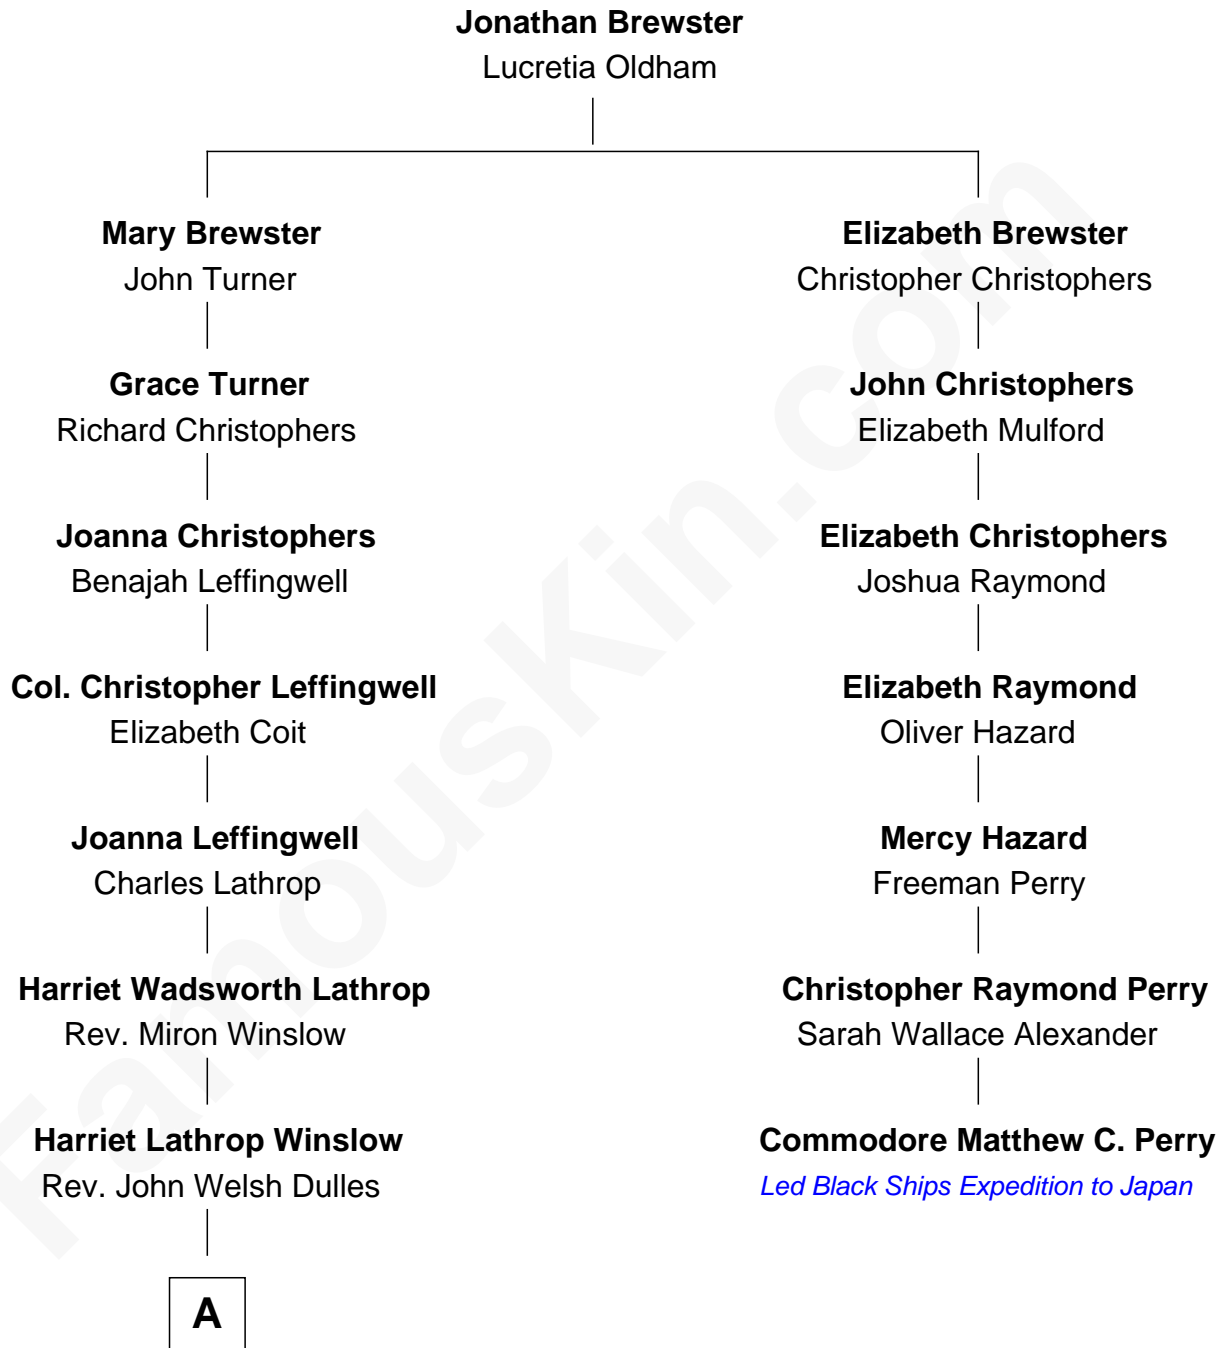

FamousKin.com

Relationship Chart of

Allen Dulles

5th Director of the C.I.A.

6th cousin 2 times removed of

Commodore Matthew C. Perry

Led Black Ships Expedition to Japan

A

Allen Macy Dulles

Edith Foster

Allen Dulles

5th Director of the C.I.A.

FamousKin.com