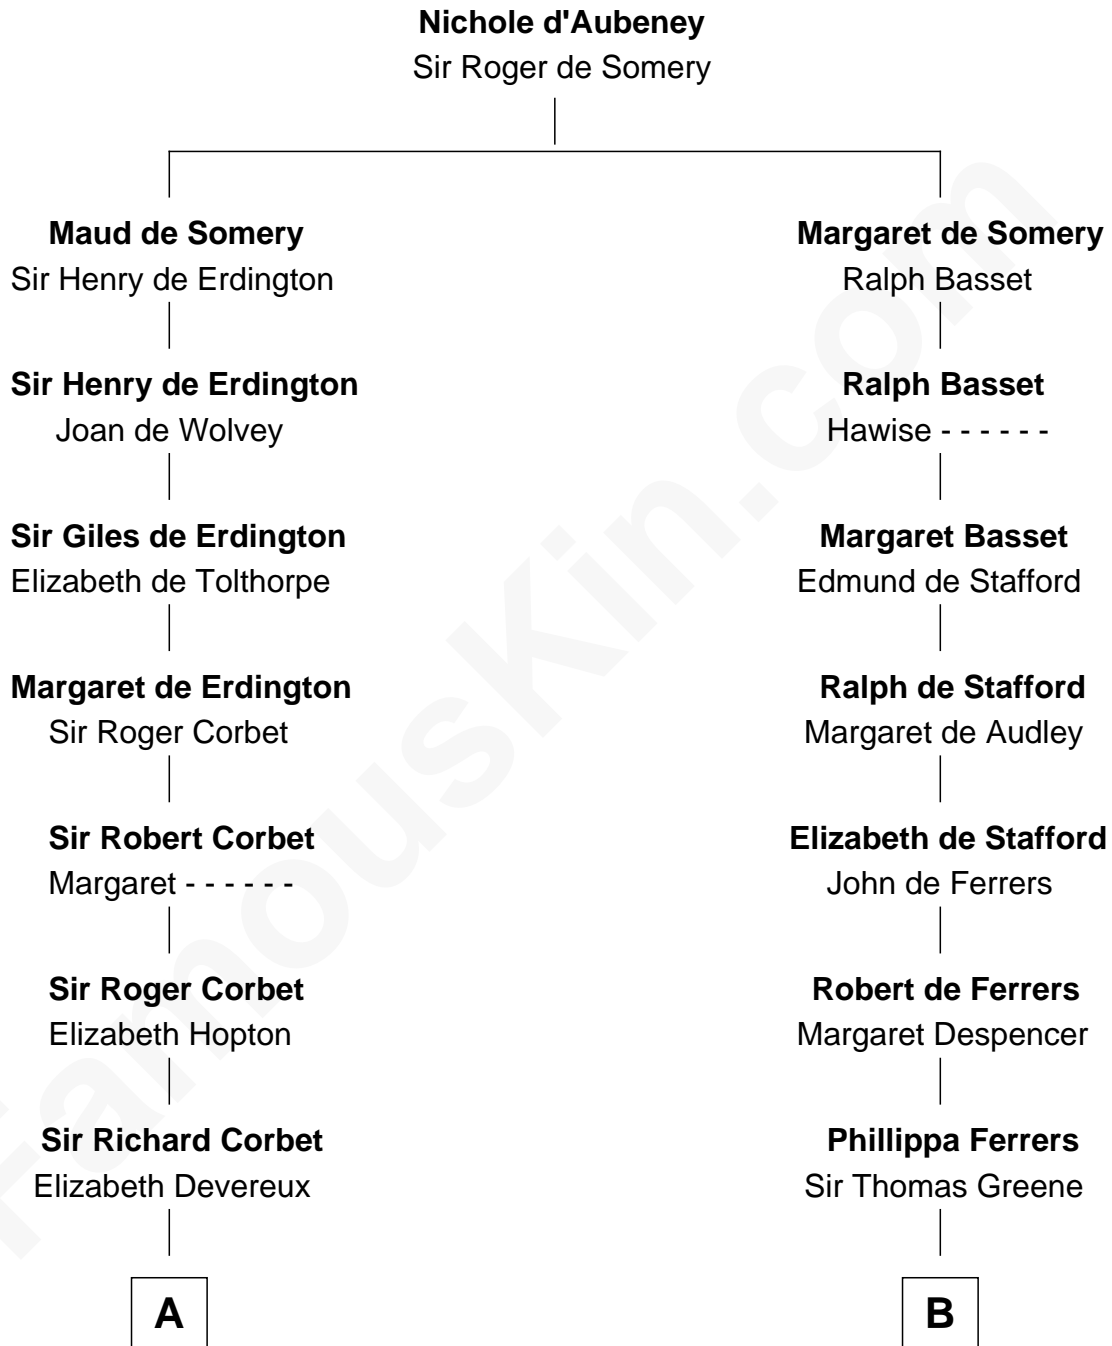

# FamousKin.com Relationship Chart of

**Allen Dulles**

*5th Director of the C.I.A.*

21st cousin of

**Stephen A. Douglas**

*Participated in Lincoln-Douglas Debates*

**C**

**Joanna Leffingwell**

Charles Lathrop

**Harriet Wadsworth Lathrop**

Rev. Miron Winslow

**Harriet Lathrop Winslow**

Rev. John Welsh Dulles

**Allen Macy Dulles**

Edith Foster

**Allen Dulles**