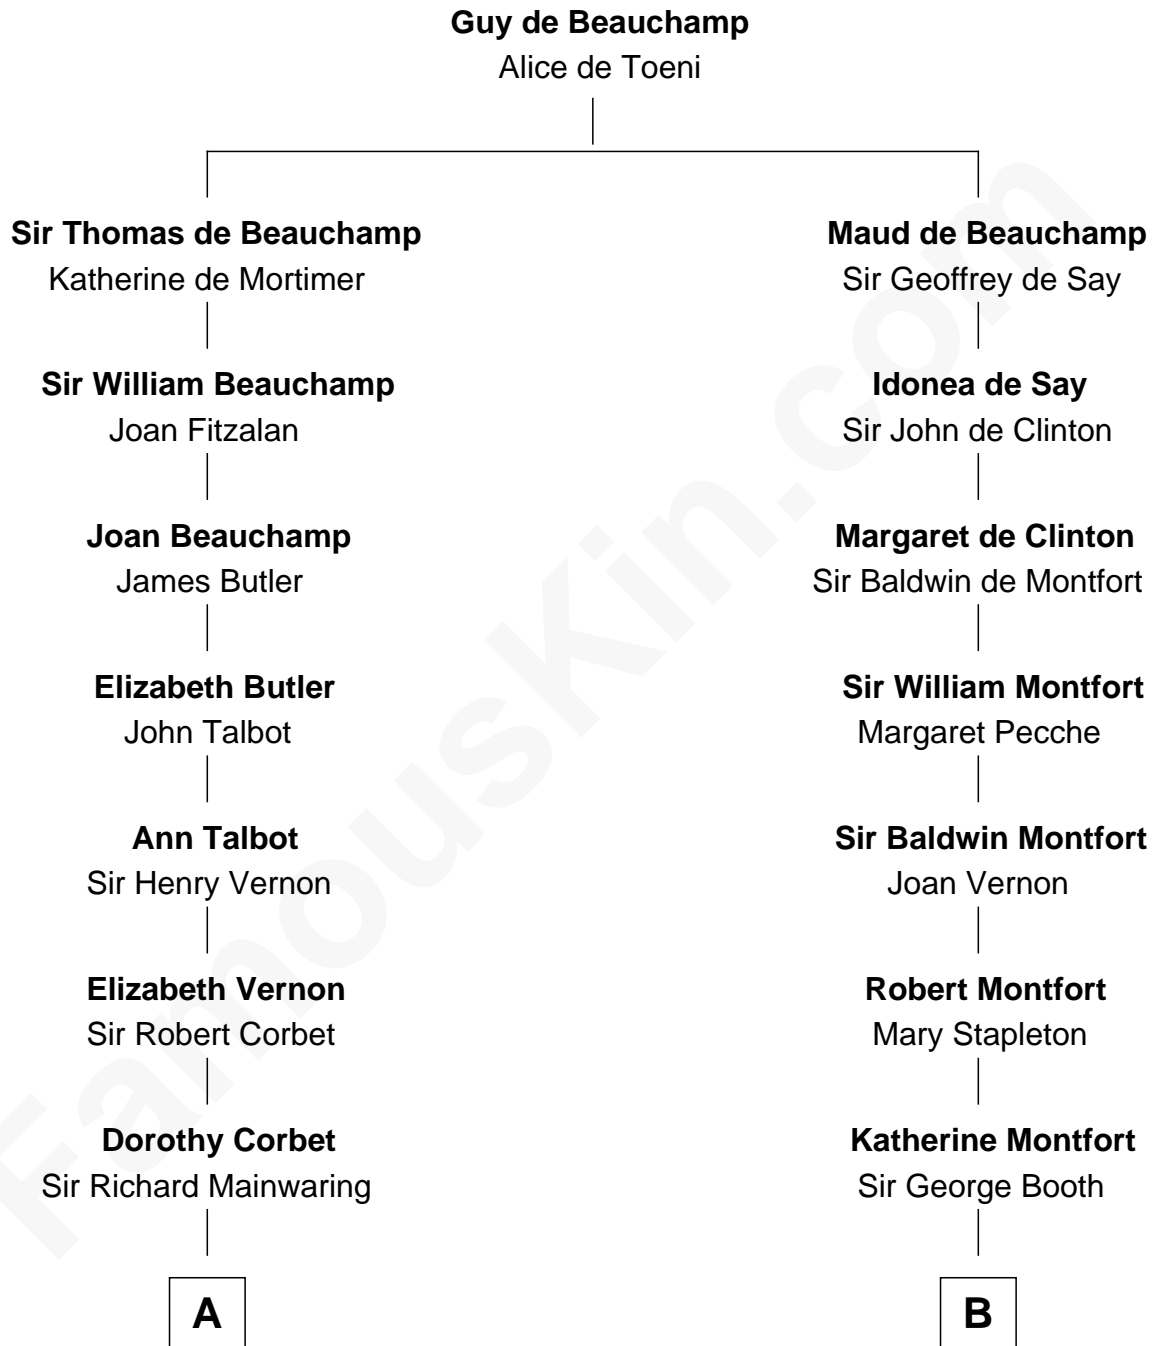

FamousKin.com Relationship Chart of

Allen Dulles

5th Director of the C.I.A.

18th cousin 1 time removed of

Stephen A. Douglas

Participated in Lincoln-Douglas Debates

C

Harriet Lathrop Winslow
Rev. John Welsh Dulles

Allen Macy Dulles
Edith Foster

Allen Dulles
5th Director of the C.I.A.

D

Sarah Fiske
Dr. Stephen Arnold Douglass

Stephen A. Douglas
The Lincoln-Douglas Debates

FamousKin.com