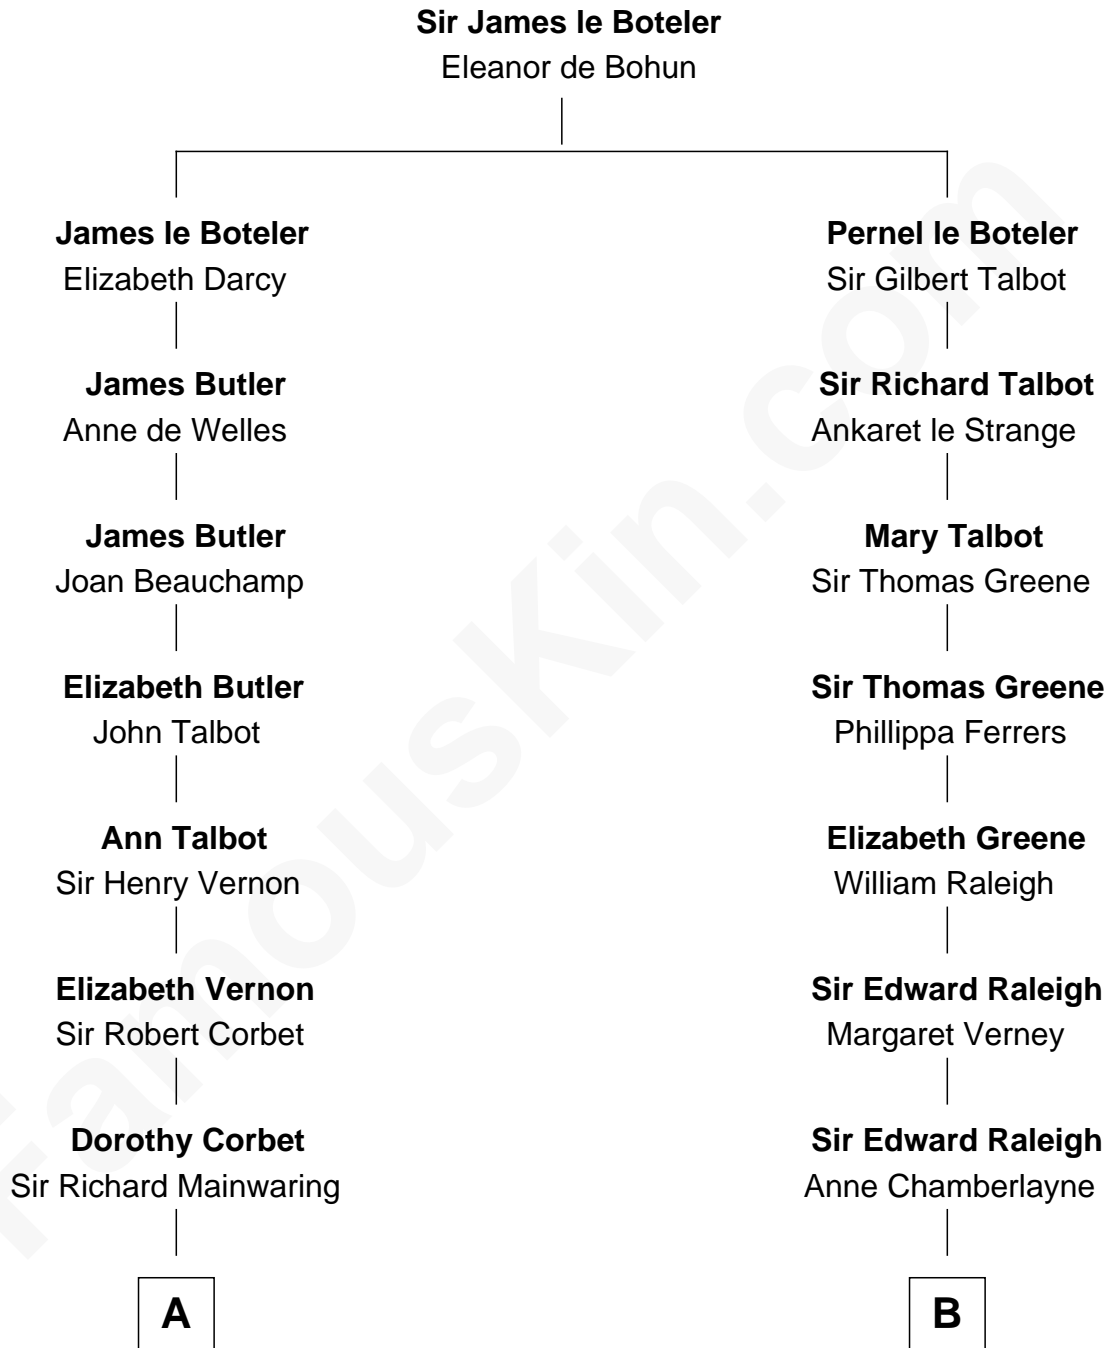

# FamousKin.com Relationship Chart of

**Allen Dulles**

*5th Director of the C.I.A.*

18th cousin 1 time removed of

**Stephen A. Douglas**

*Participated in Lincoln-Douglas Debates*

**C**

**Harriet Lathrop Winslow**  
Rev. John Welsh Dulles

**Allen Macy Dulles**  
Edith Foster

**Allen Dulles**  
*5th Director of the C.I.A.*

**D**

**Dr. Stephen Arnold Douglass**  
Sarah Fiske

**Stephen A. Douglas**  
*The Lincoln-Douglas Debates*

FamousKin.com