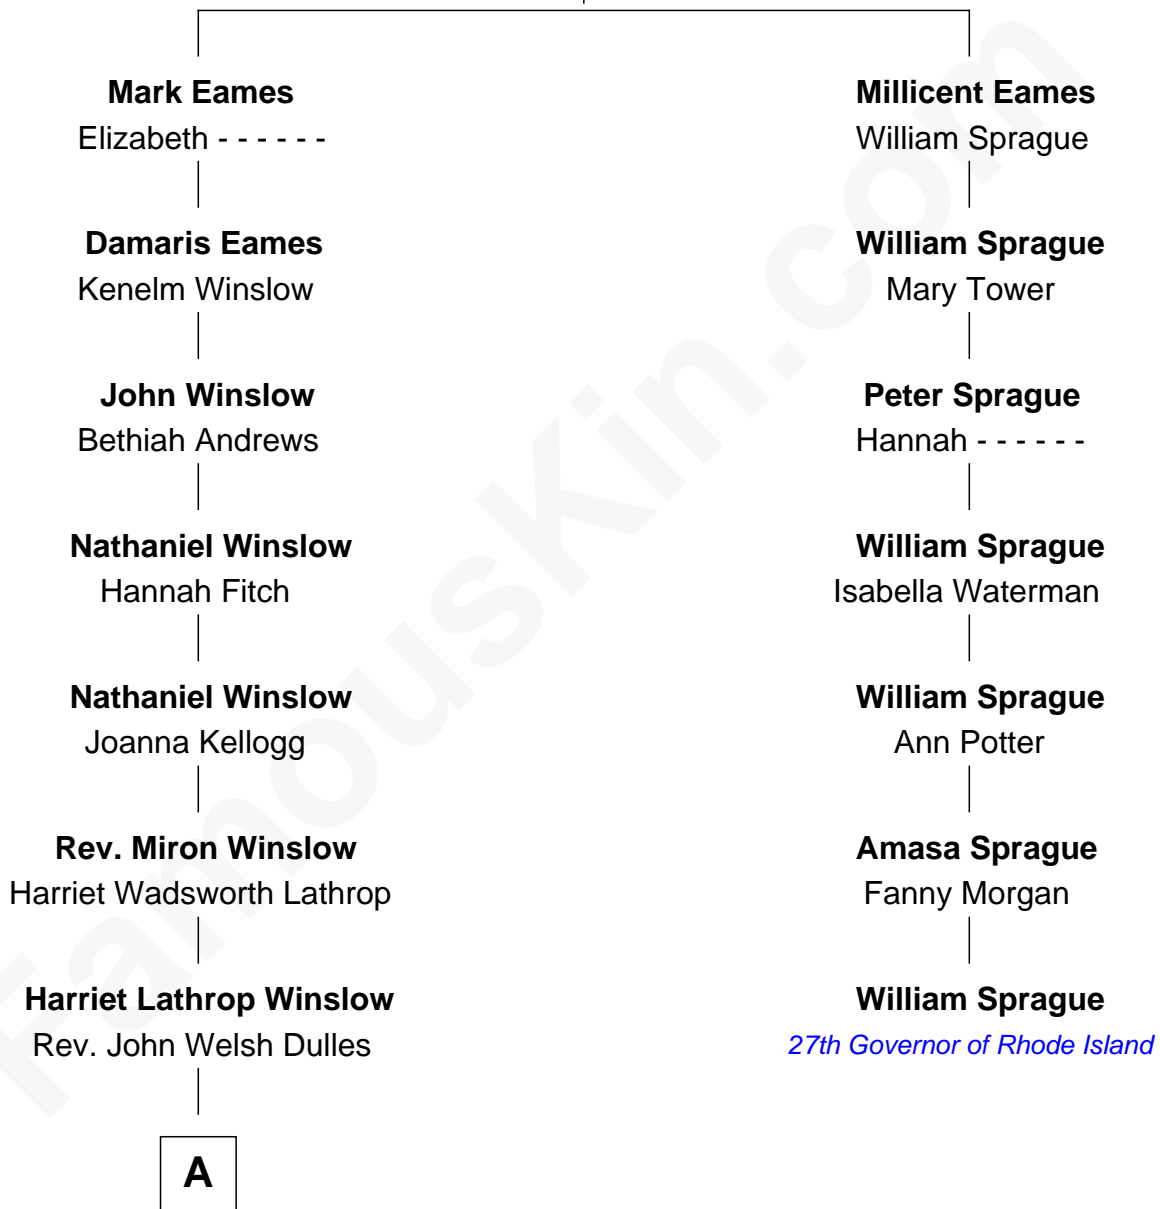

# FamousKin.com Relationship Chart of

**Allen Dulles**

*5th Director of the C.I.A.*

6th cousin 2 times removed of

**William Sprague**

*27th Governor of Rhode Island*

**Anthony Eames**

Margery - - - - -

**A**

Allen Macy Dulles

Edith Foster

Allen Dulles

*5th Director of the C.I.A.*

FamousKin.com