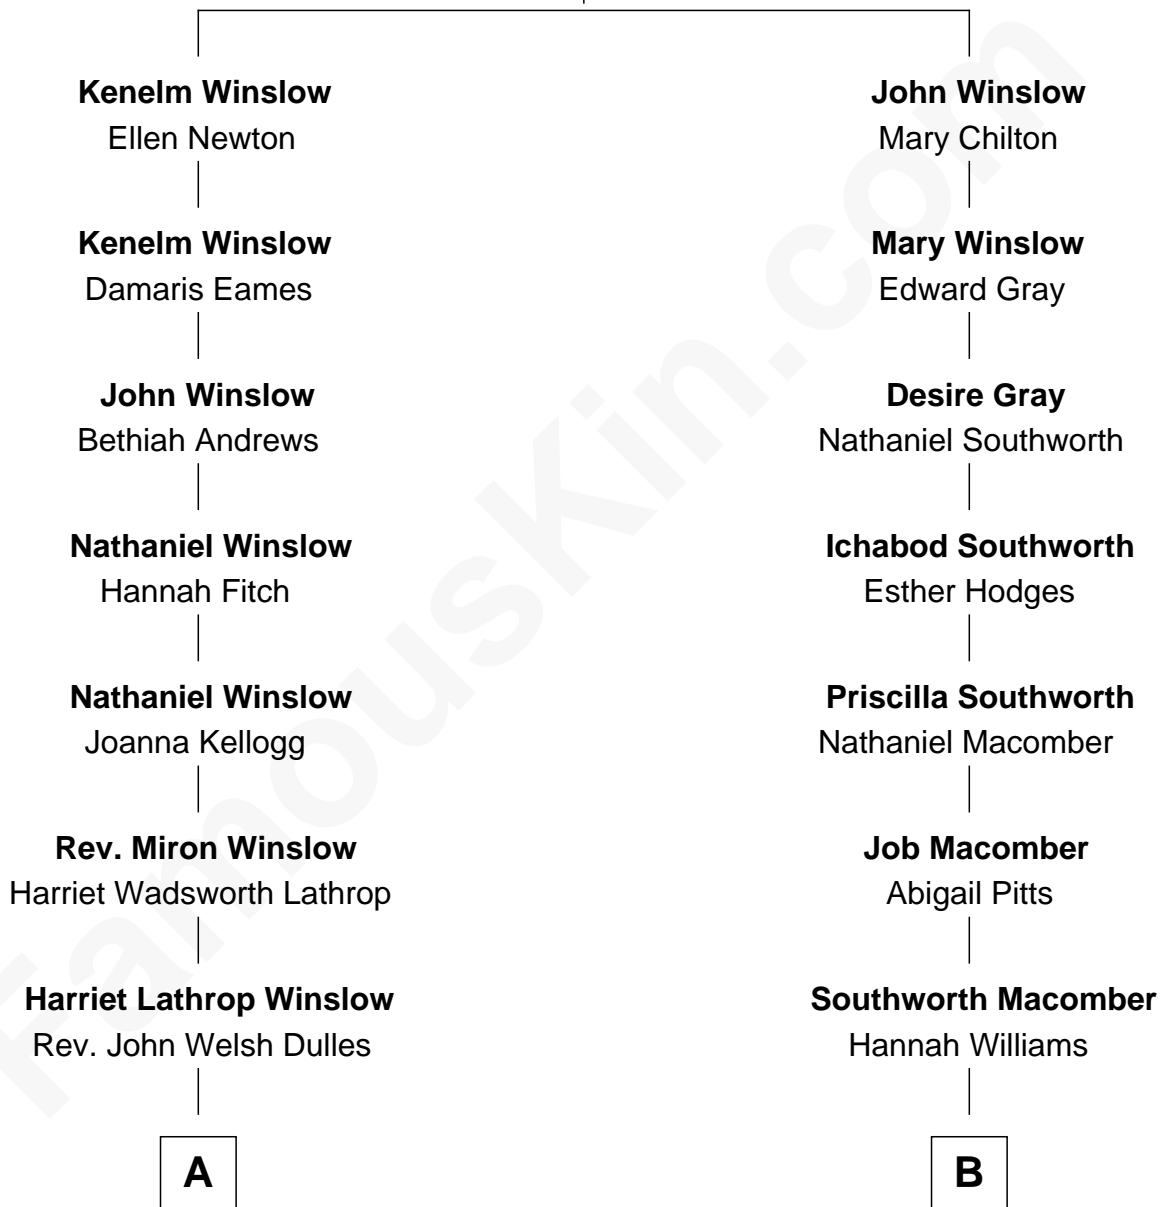

FamousKin.com Relationship Chart of

Allen Dulles

5th Director of the C.I.A.

8th cousin 4 times removed of

Margot Kidder

TV and Movie Actress

Edward Winslow
Magdalen Oliver

A

Allen Macy Dulles

Edith Foster

Allen Dulles

5th Director of the C.I.A.

B

Margaret Macomber

Benjamin Rideout

Margaret Rideout