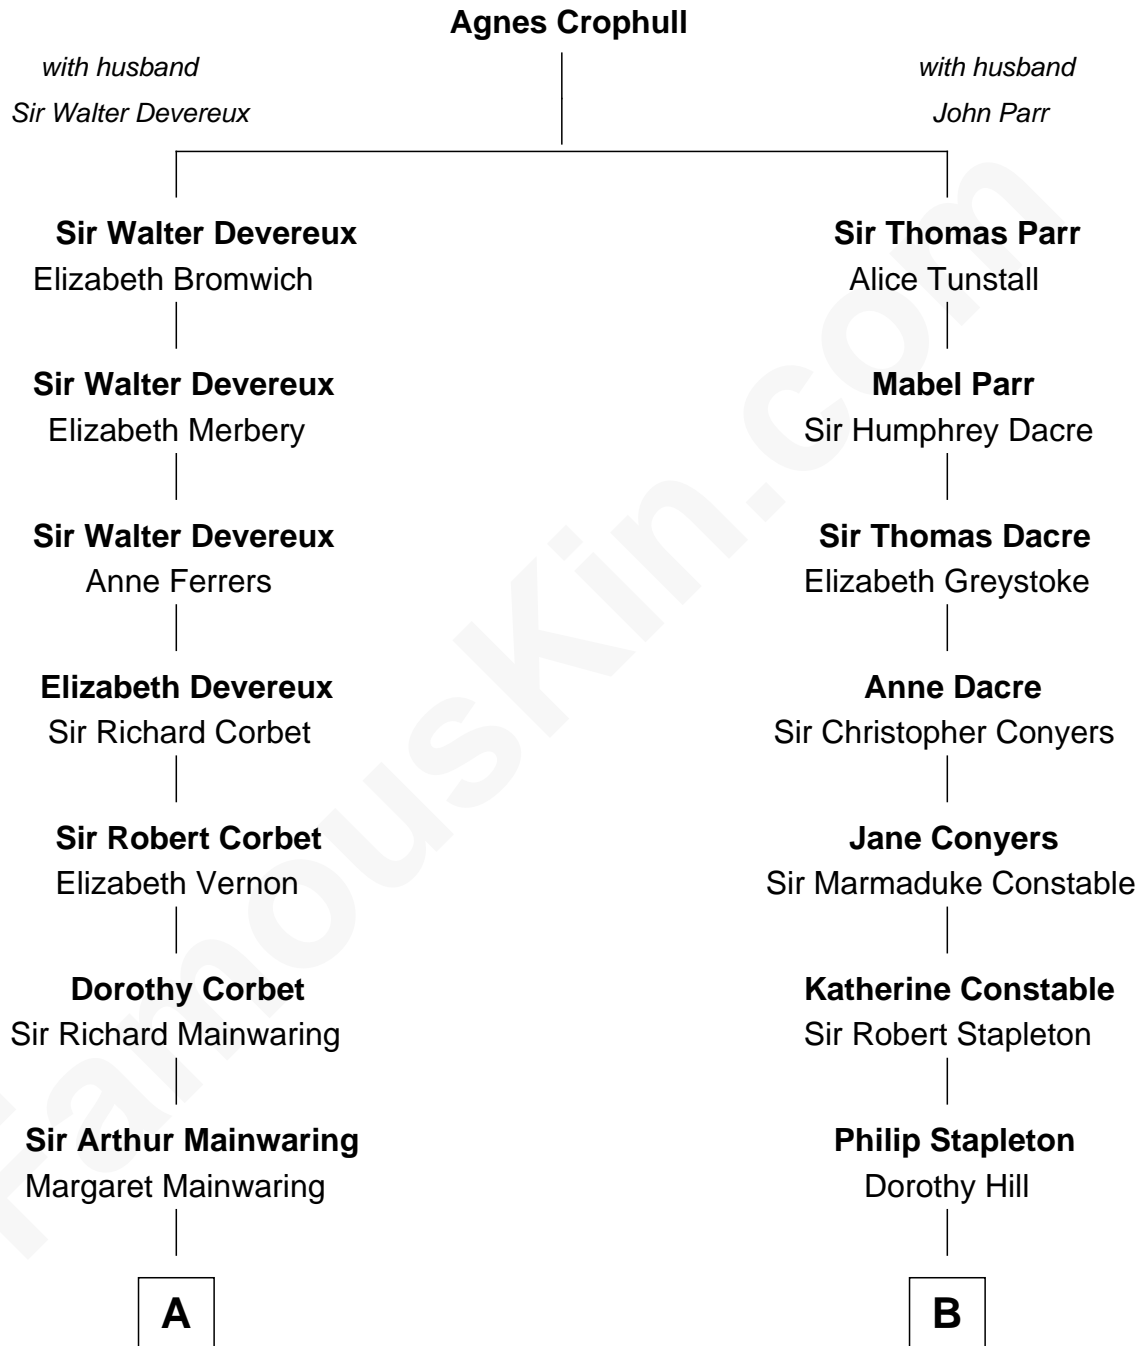

FamousKin.com Relationship Chart of

Allen Dulles

5th Director of the C.I.A.

18th cousin of

Margot Kidder

TV and Movie Actress

C

Allen Macy Dulles

Edith Foster

Allen Dulles

5th Director of the C.I.A.

D

Kendall Kidder

Jocelyn Mary Wilson

Margot Kidder

TV and Movie Actress