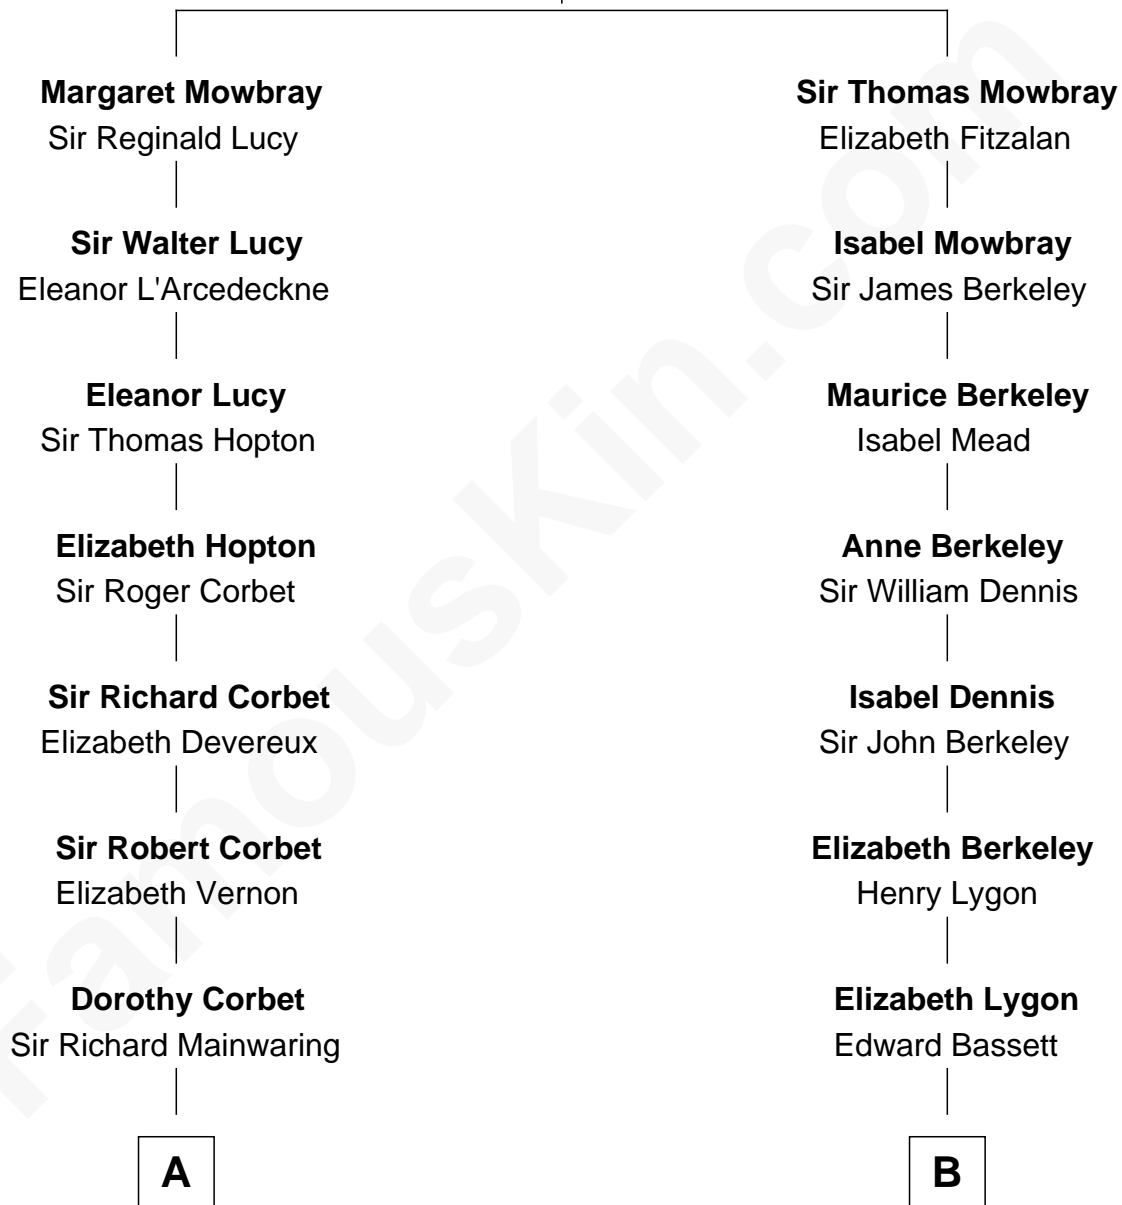

# FamousKin.com Relationship Chart of

**Allen Dulles**

*5th Director of the C.I.A.*

19th cousin of

**Margot Kidder**

*TV and Movie Actress*

**John de Mowbray**  
Elizabeth de Segrave

**C**

**Harriet Lathrop Winslow**  
Rev. John Welsh Dulles

**Allen Macy Dulles**  
Edith Foster

**Allen Dulles**  
*5th Director of the C.I.A.*

**D**

**Margaret Powell**  
Sidney Jesse Kidder

**Kendall Kidder**  
Jocelyn Mary Wilson