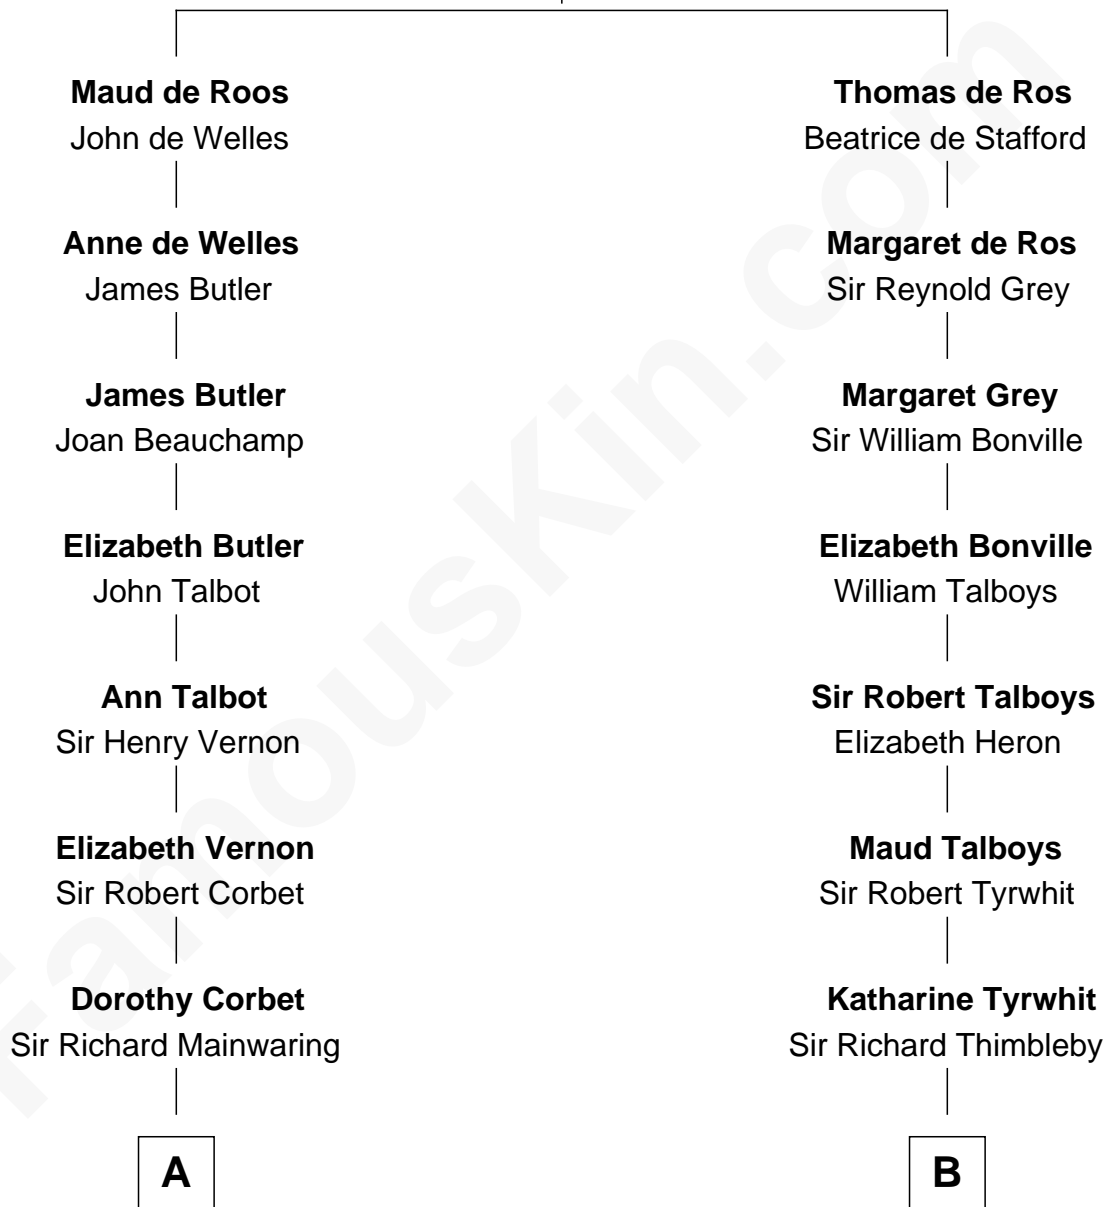

FamousKin.com Relationship Chart of

Allen Dulles

5th Director of the C.I.A.

18th cousin 1 time removed of

Katharine Hepburn

Movie Actress

Sir William de Ros
Margery de Badlesmere

C