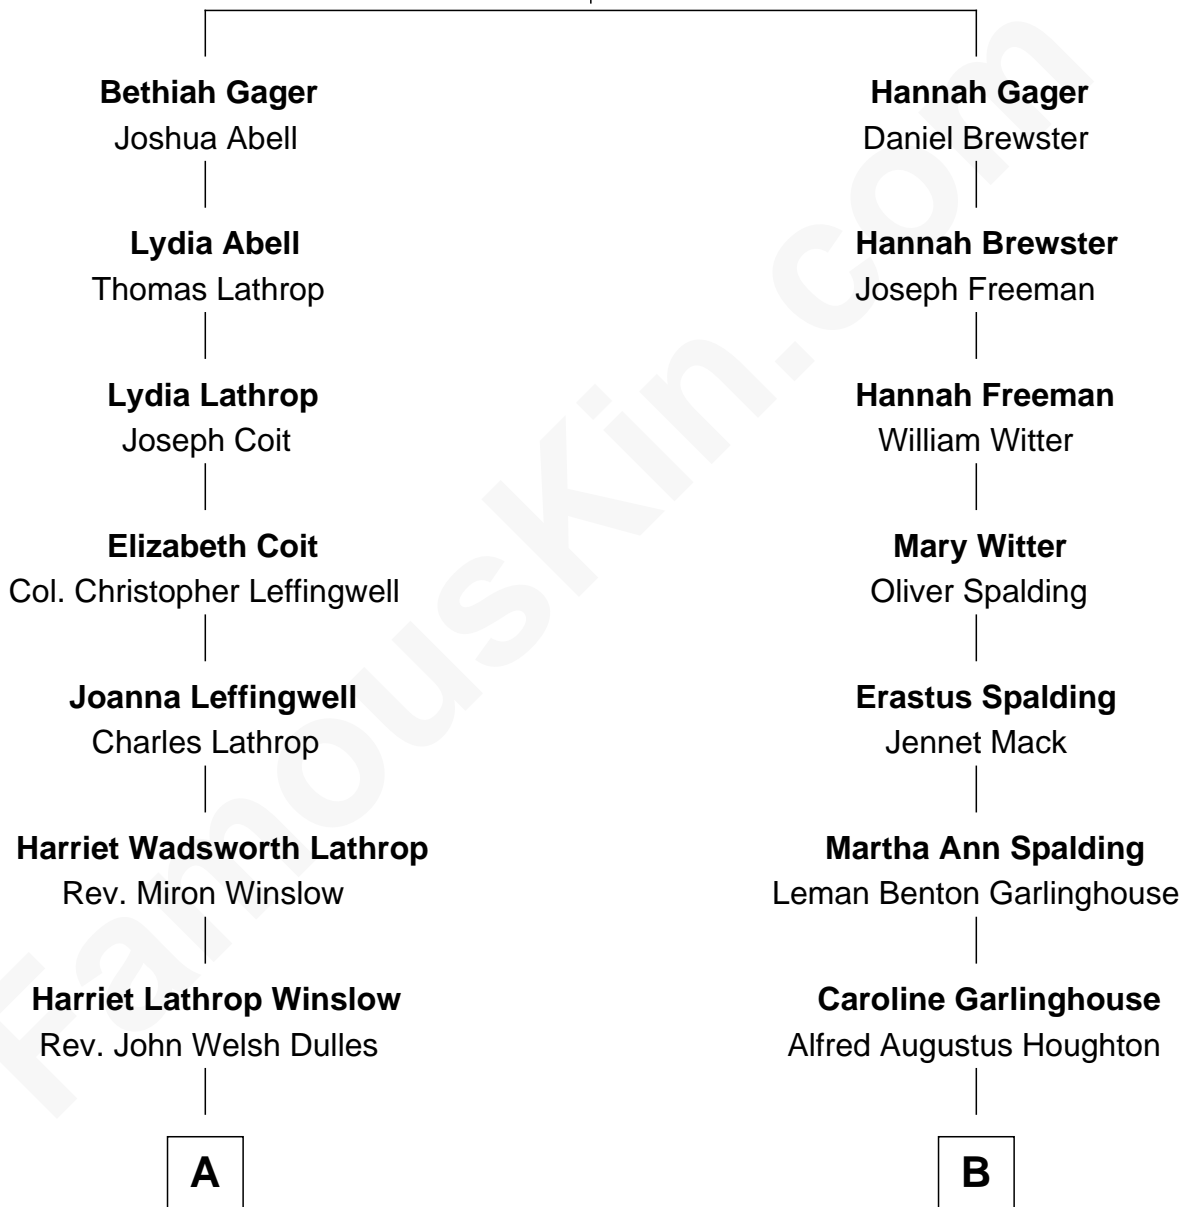

# FamousKin.com Relationship Chart of

**Allen Dulles**

*5th Director of the C.I.A.*

8th cousin of

**Katharine Hepburn**

*Movie Actress*

**John Gager**

Elizabeth Gore

**A**

**Allen Macy Dulles**

Edith Foster

**Allen Dulles**

*5th Director of the C.I.A.*

**B**

**Katharine Martha Houghton**

Thomas Norval Hepburn