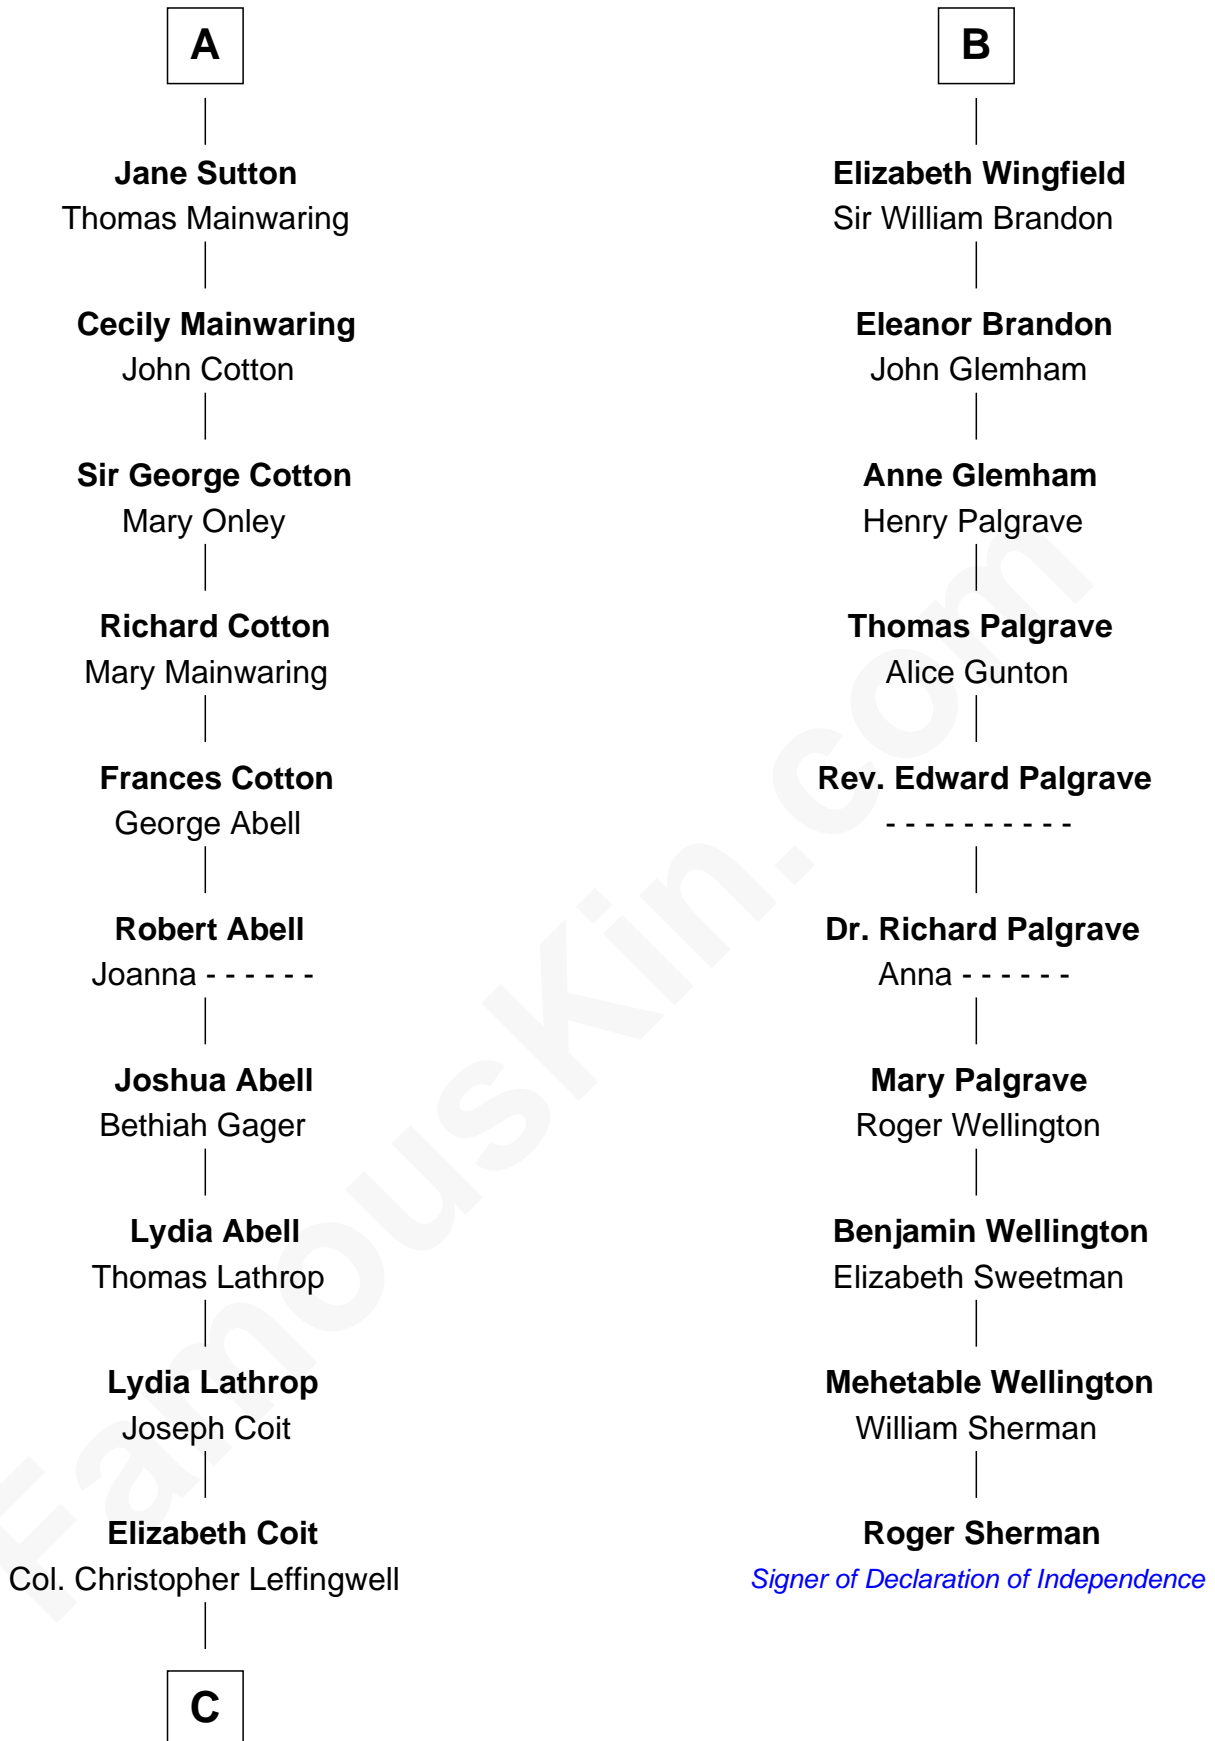

# FamousKin.com Relationship Chart of

**Allen Dulles**

*5th Director of the C.I.A.*

16th cousin 5 times removed of

**Roger Sherman**

*Signer of the Declaration of Independence*

**C**

**Joanna Leffingwell**

Charles Lathrop

**Harriet Wadsworth Lathrop**

Rev. Miron Winslow

**Harriet Lathrop Winslow**

Rev. John Welsh Dulles

**Allen Macy Dulles**

Edith Foster

**Allen Dulles**