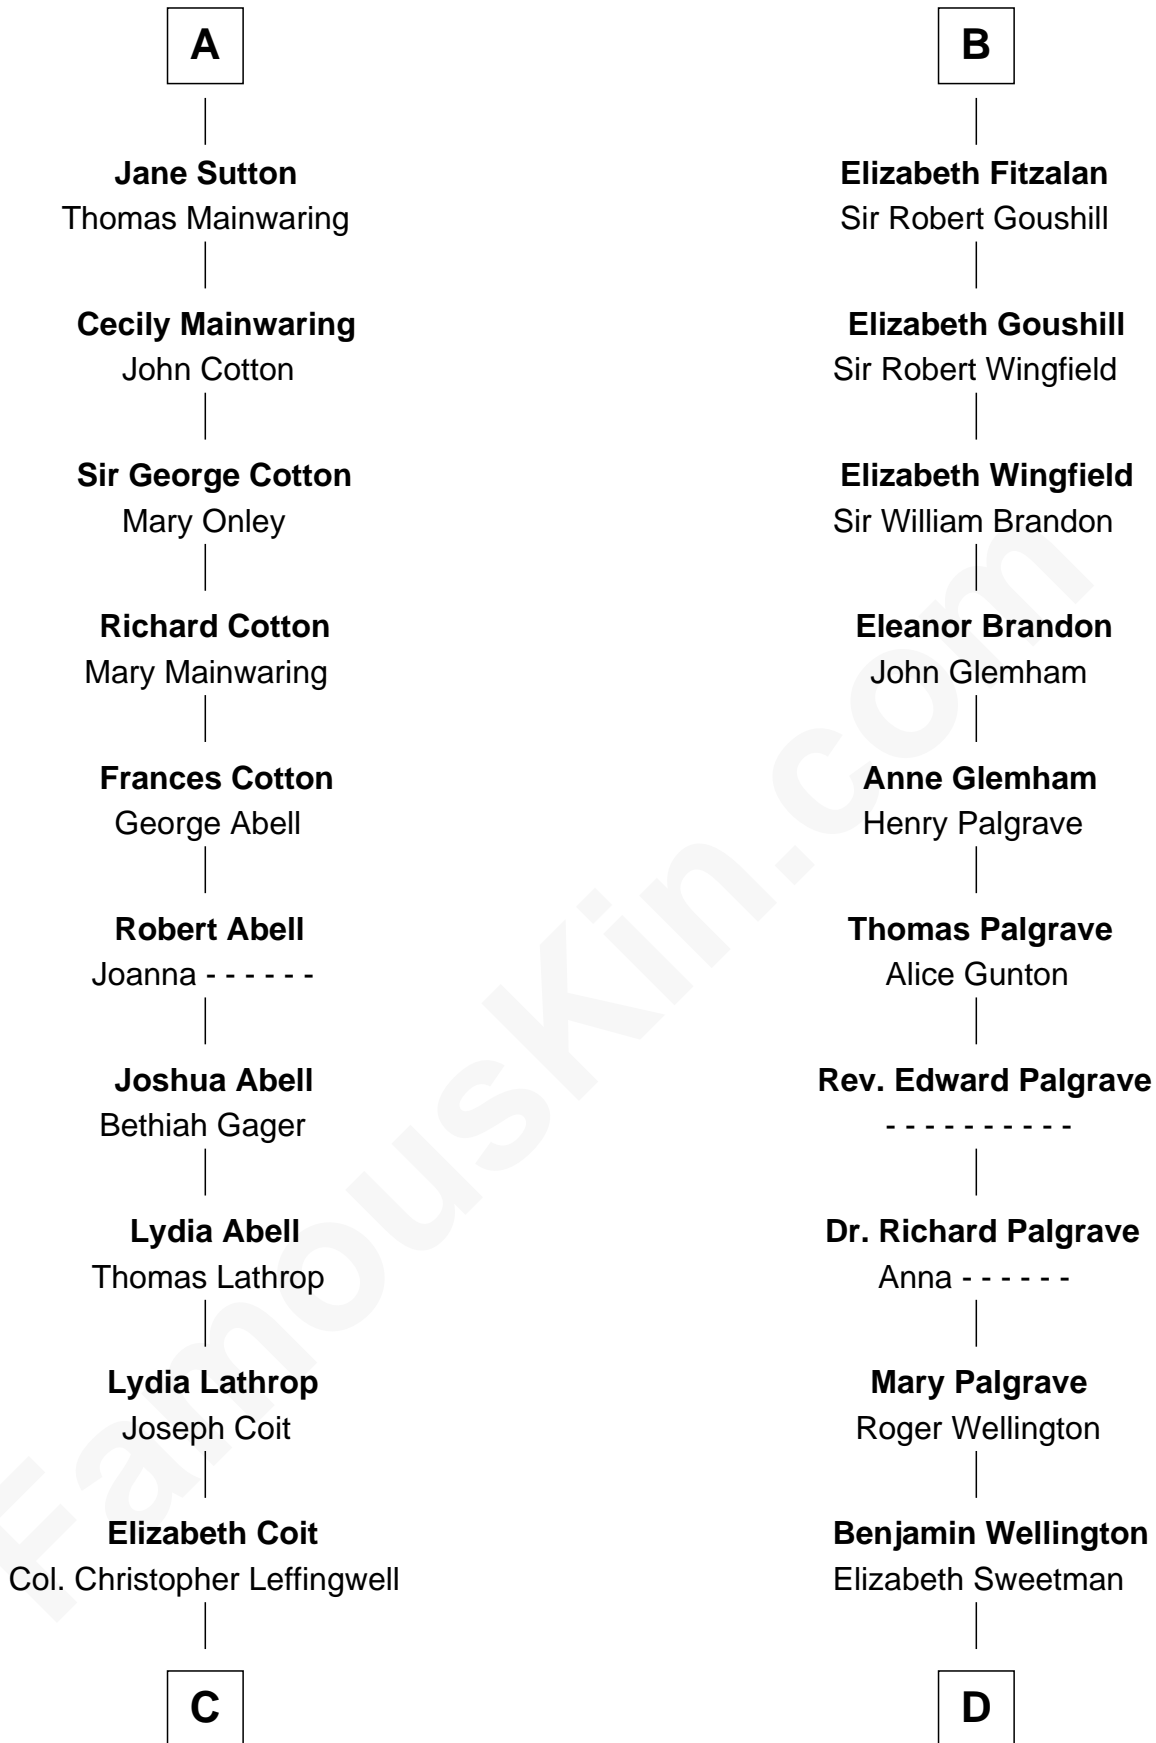

FamousKin.com Relationship Chart of

Allen Dulles

5th Director of the C.I.A.

18th cousin 3 times removed of

Roger Sherman

Signer of the Declaration of Independence

Hugh de Kevelioc
Bertrade de Montfort

Agnes of Chester
Sir William de Ferrers

A

Hawise of Chester
Sir Robert II de Quincy

Margaret de Quincy
John de Lacy

Maud de Lacy
Sir Richard de Clare

Thomas de Clare
Juliana FitzMaurice

Margaret de Clare
Bartholomew de Badlesmere

Elizabeth de Badlesmere
Sir William de Bohun

Elizabeth de Bohun
Sir Richard Fitzalan

B

FamousKin.com