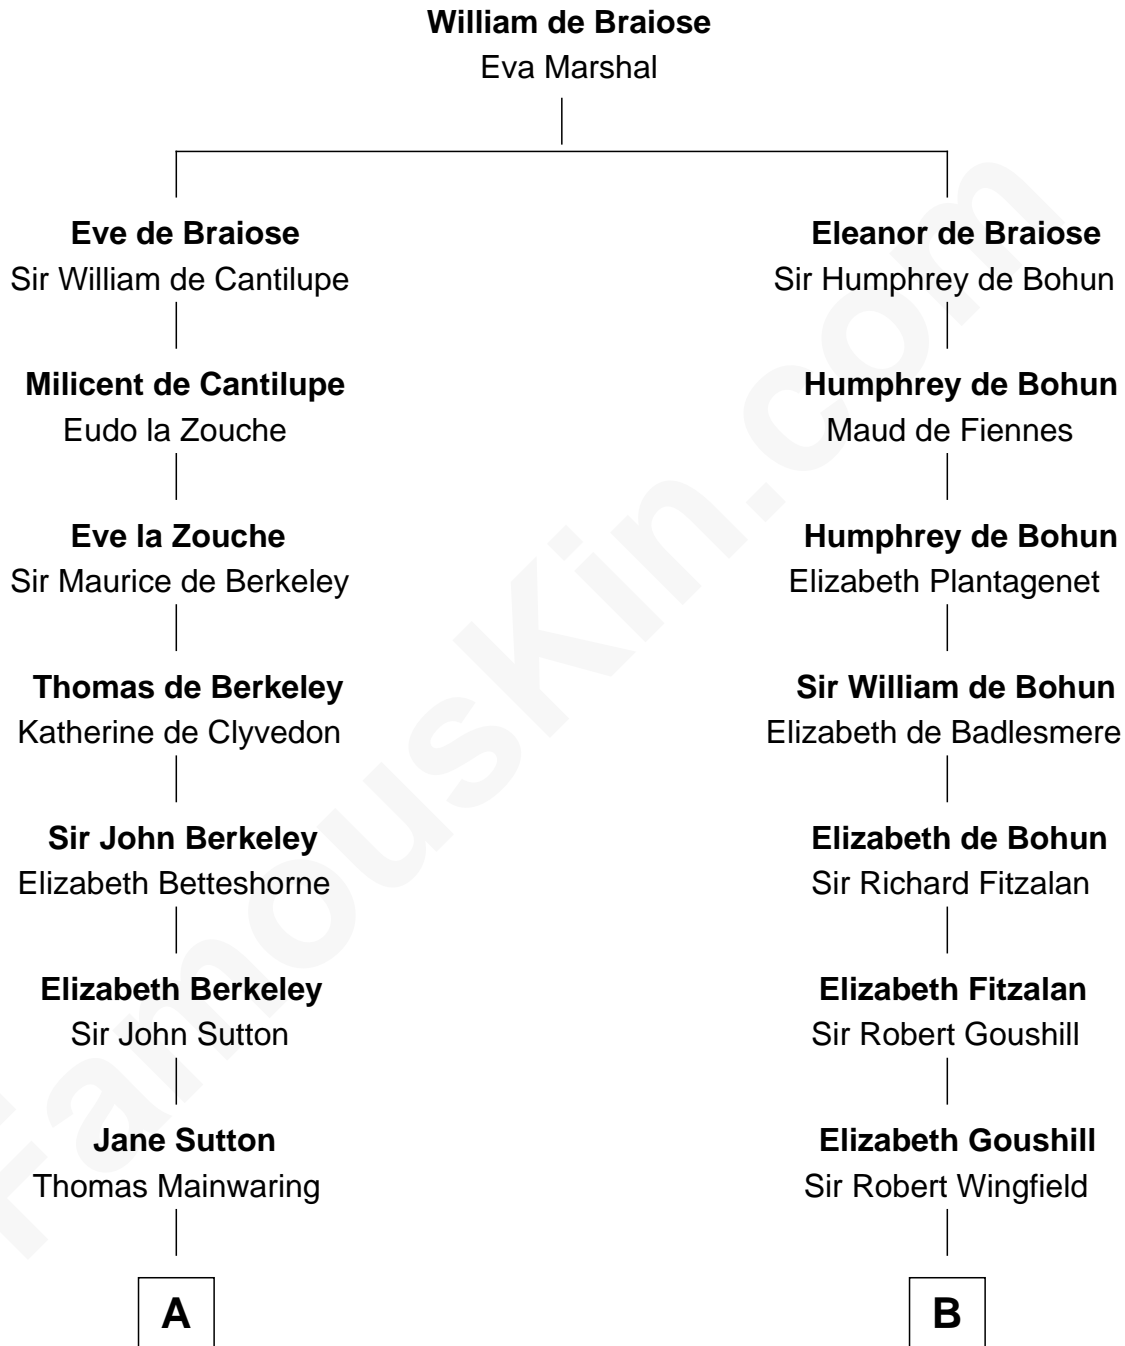

FamousKin.com Relationship Chart of

Allen Dulles

5th Director of the C.I.A.

16th cousin 4 times removed of

Roger Sherman

Signer of the Declaration of Independence

C

—
Harriet Wadsworth Lathrop

Rev. Miron Winslow

—
Harriet Lathrop Winslow

Rev. John Welsh Dulles

—
Allen Macy Dulles

Edith Foster

—
Allen Dulles

5th Director of the C.I.A.

FamousKin.com