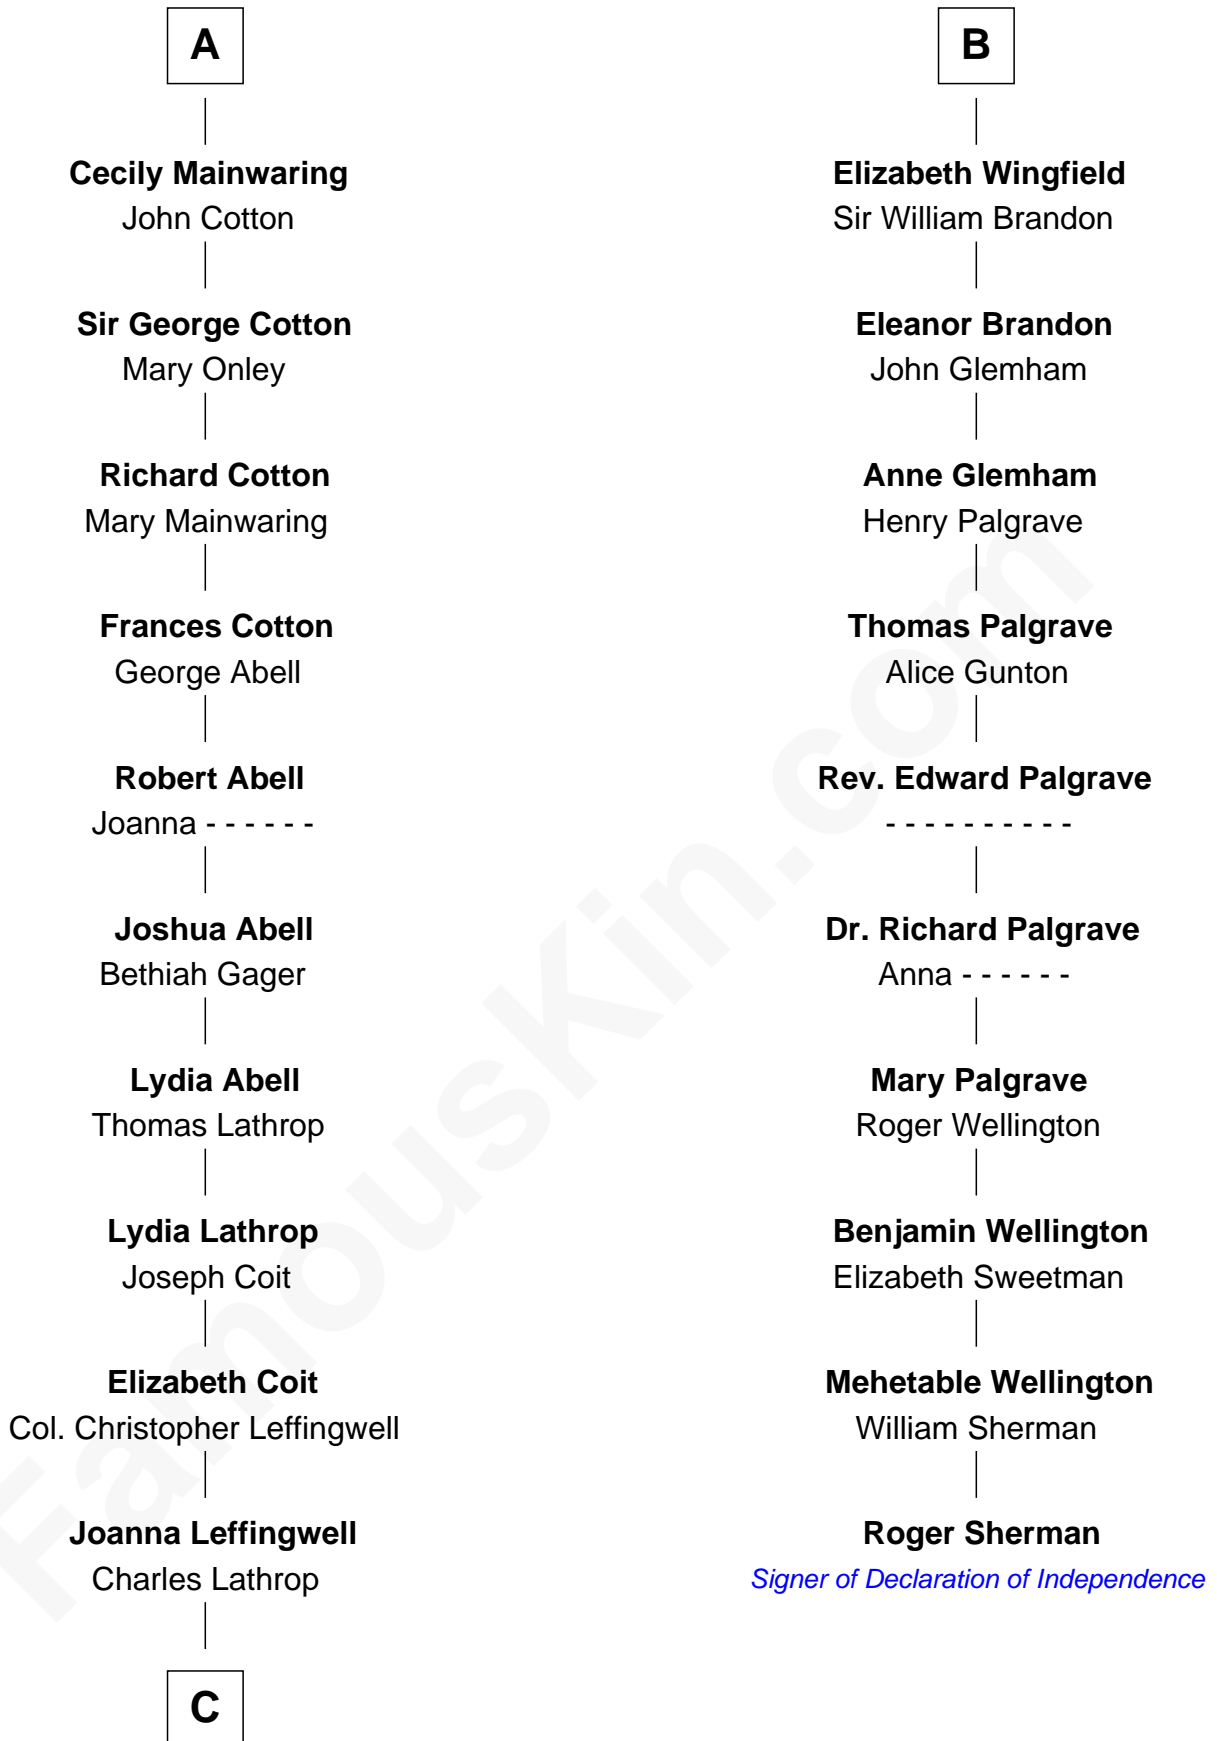

FamousKin.com Relationship Chart of

Allen Dulles

5th Director of the C.I.A.

16th cousin 4 times removed of

Roger Sherman

Signer of the Declaration of Independence

C

—
Harriet Wadsworth Lathrop

Rev. Miron Winslow

—
Harriet Lathrop Winslow

Rev. John Welsh Dulles

—
Allen Macy Dulles

Edith Foster

—
Allen Dulles

5th Director of the C.I.A.

FamousKin.com