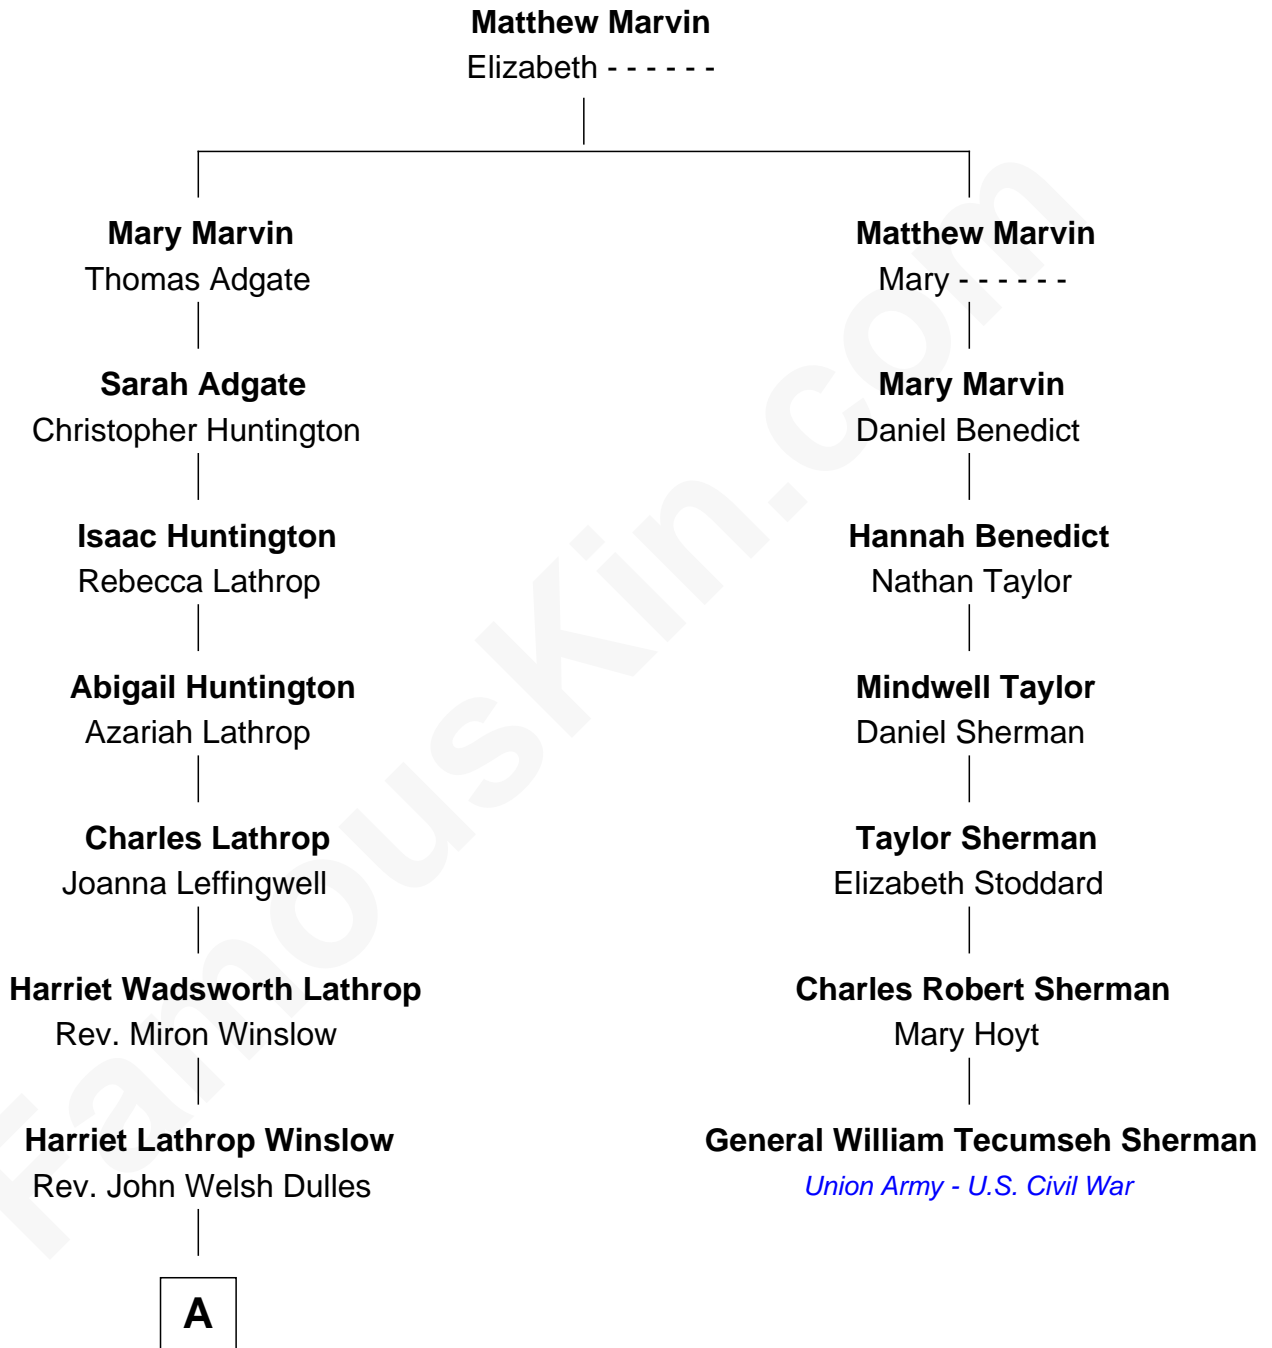

## Relationship Chart of

### Allen Dulles

5th Director of the C.I.A.

6th cousin 2 times removed of

### General William Tecumseh Sherman

Union Army - U.S. Civil War

**A**

Allen Macy Dulles

Edith Foster

Allen Dulles

*5th Director of the C.I.A.*

FamousKin.com