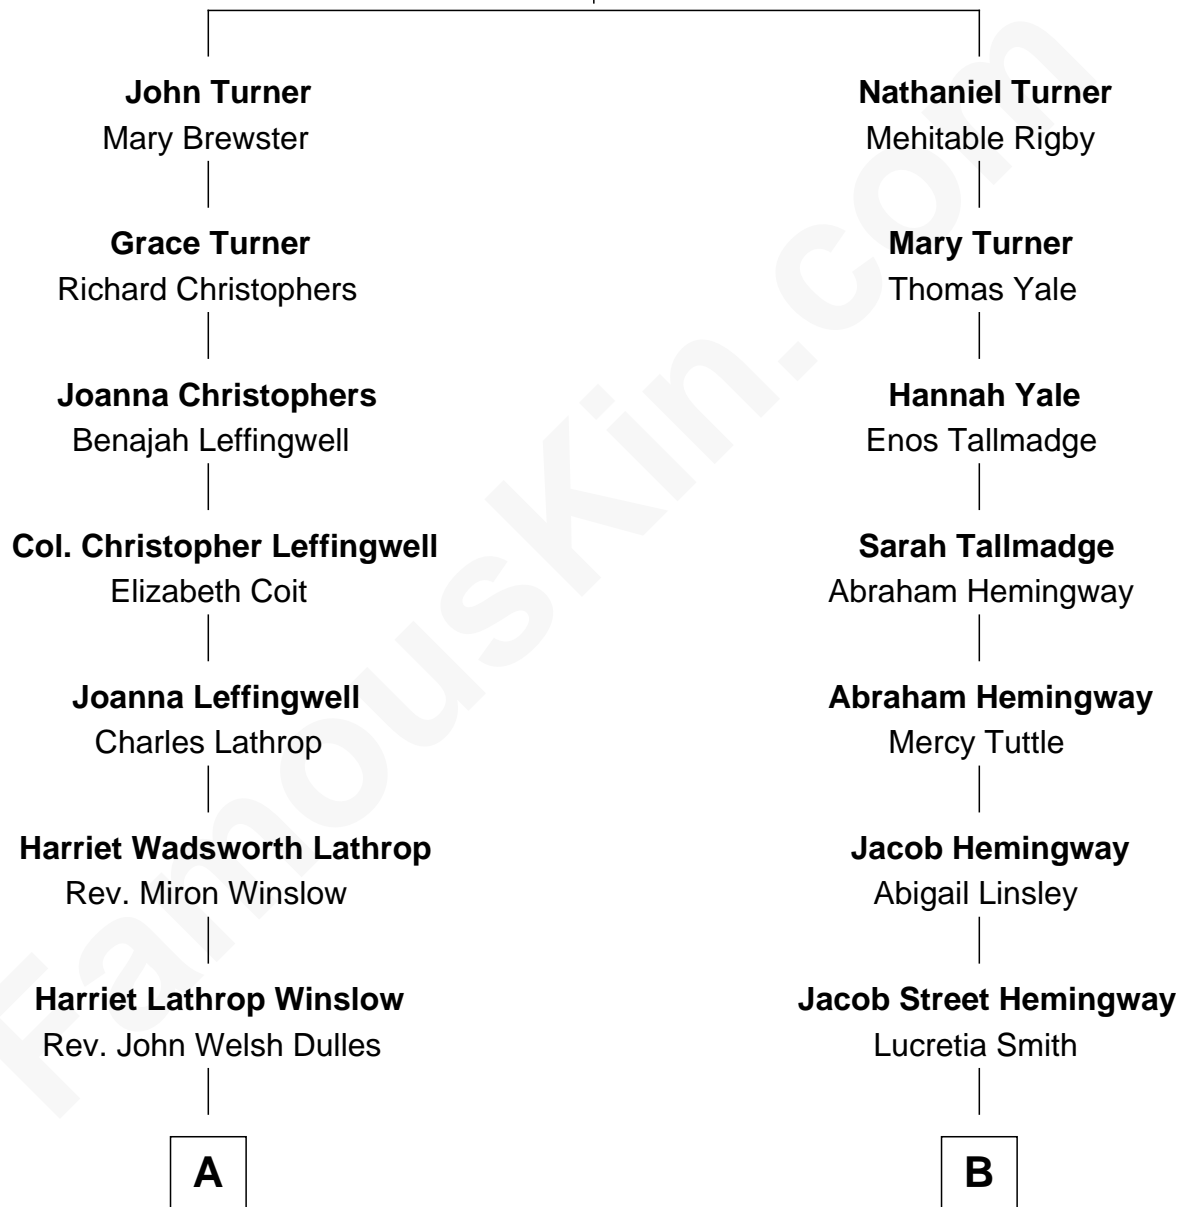

# FamousKin.com Relationship Chart of

**Allen Dulles**

*5th Director of the C.I.A.*

8th cousin 2 times removed of

**Ernest Hemingway**

*Author of The Sun Also Rises*

**Humphrey Turner**

Lydia - - - - -

**A**

**Allen Macy Dulles**

Edith Foster

**Allen Dulles**

*5th Director of the C.I.A.*

**B**

**Allen Hemingway**

Harriet Louisa Tyler

**Anson Tyler Hemingway**

Adelaide Edmonds

**Clarence Edmonds Hemingway**

Grace H. Hall

**Ernest Hemingway**

*Author of The Sun Also Rises*

FamousKin.com