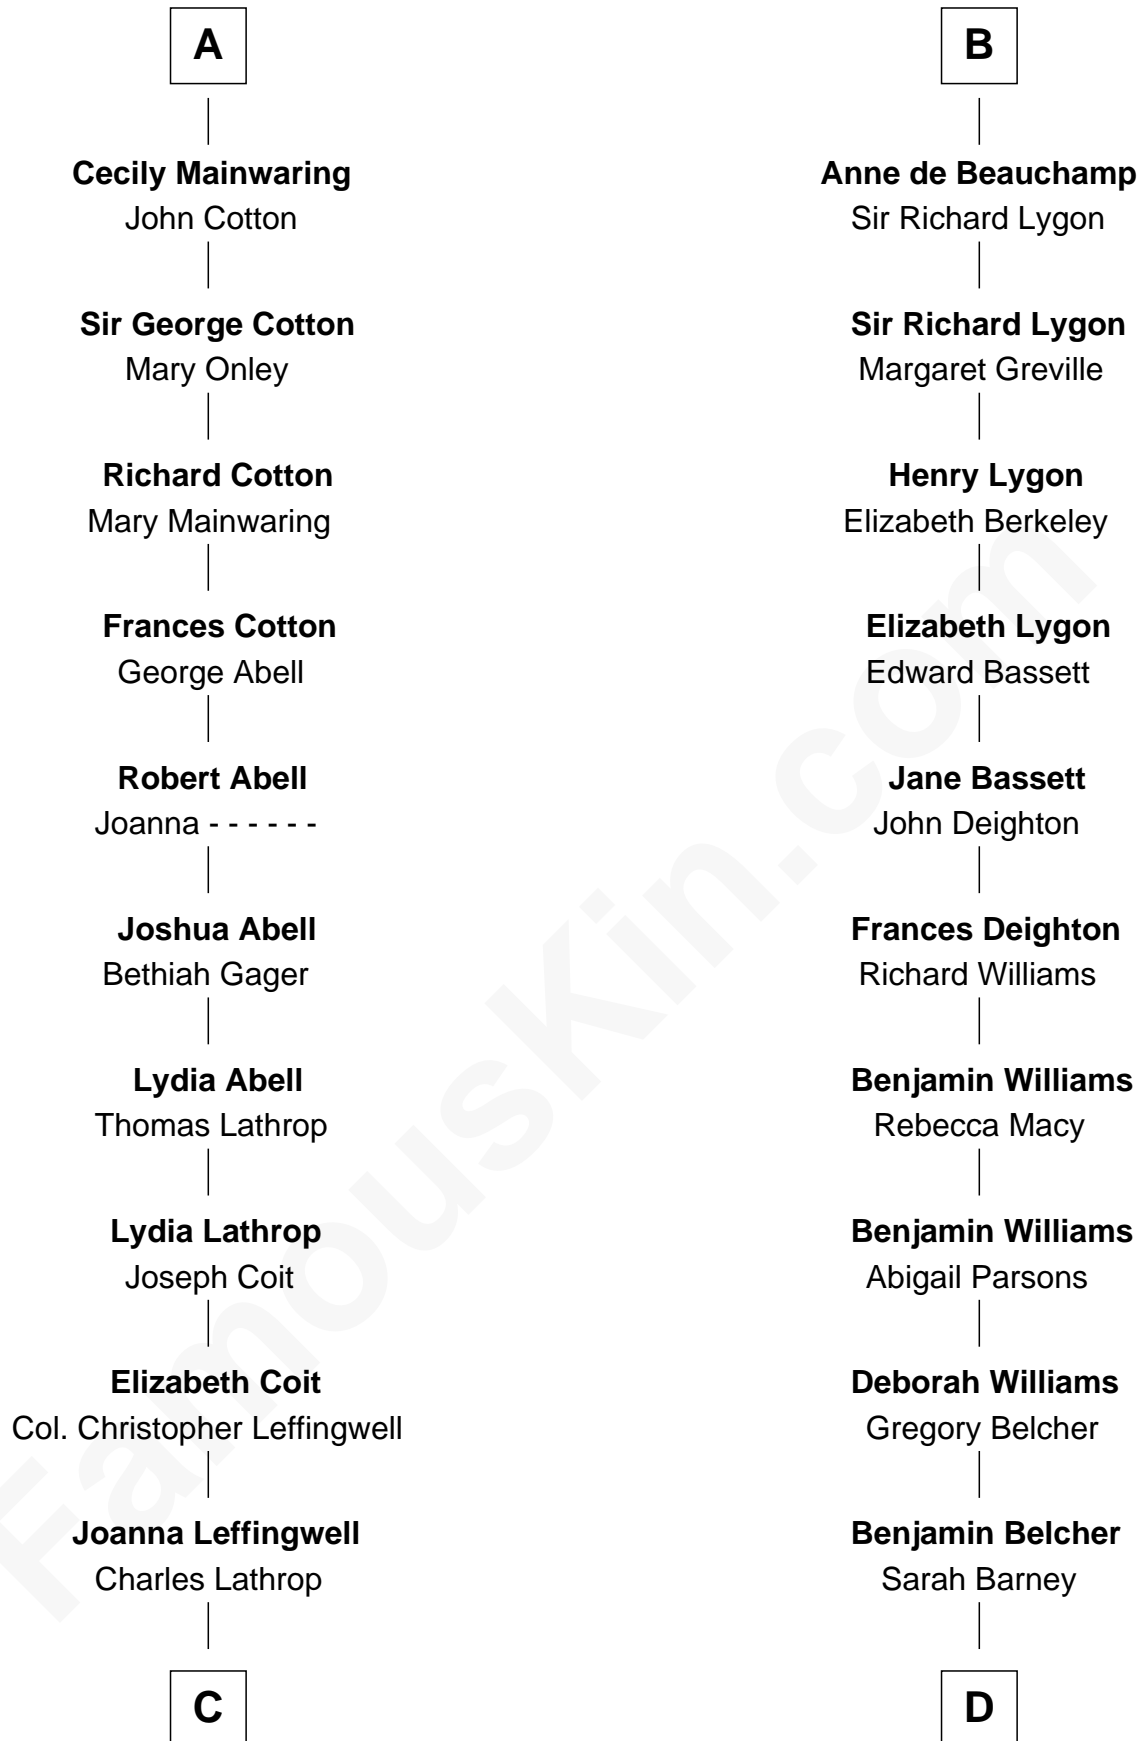

# FamousKin.com Relationship Chart of

**Allen Dulles**

*5th Director of the C.I.A.*

20th cousin of

**General Douglas MacArthur**

*U.S. Army - World War II*

**Sir Hugh le Despencer**

Isabella de Beauchamp

Eleanor de Clare

**Sir Edward le Despencer**

Anne de Ferrers

**Edward Despencer**

Elizabeth Burghersh

**Margaret Despencer**

Robert de Ferrers

**Sir Edmund Ferrers**

Ellen Roche

**Margaret Ferrers**

John de Beauchamp

**Sir Richard de Beauchamp**

Elizabeth Stafford

**B**

**C**

**Harriet Wadsworth Lathrop**