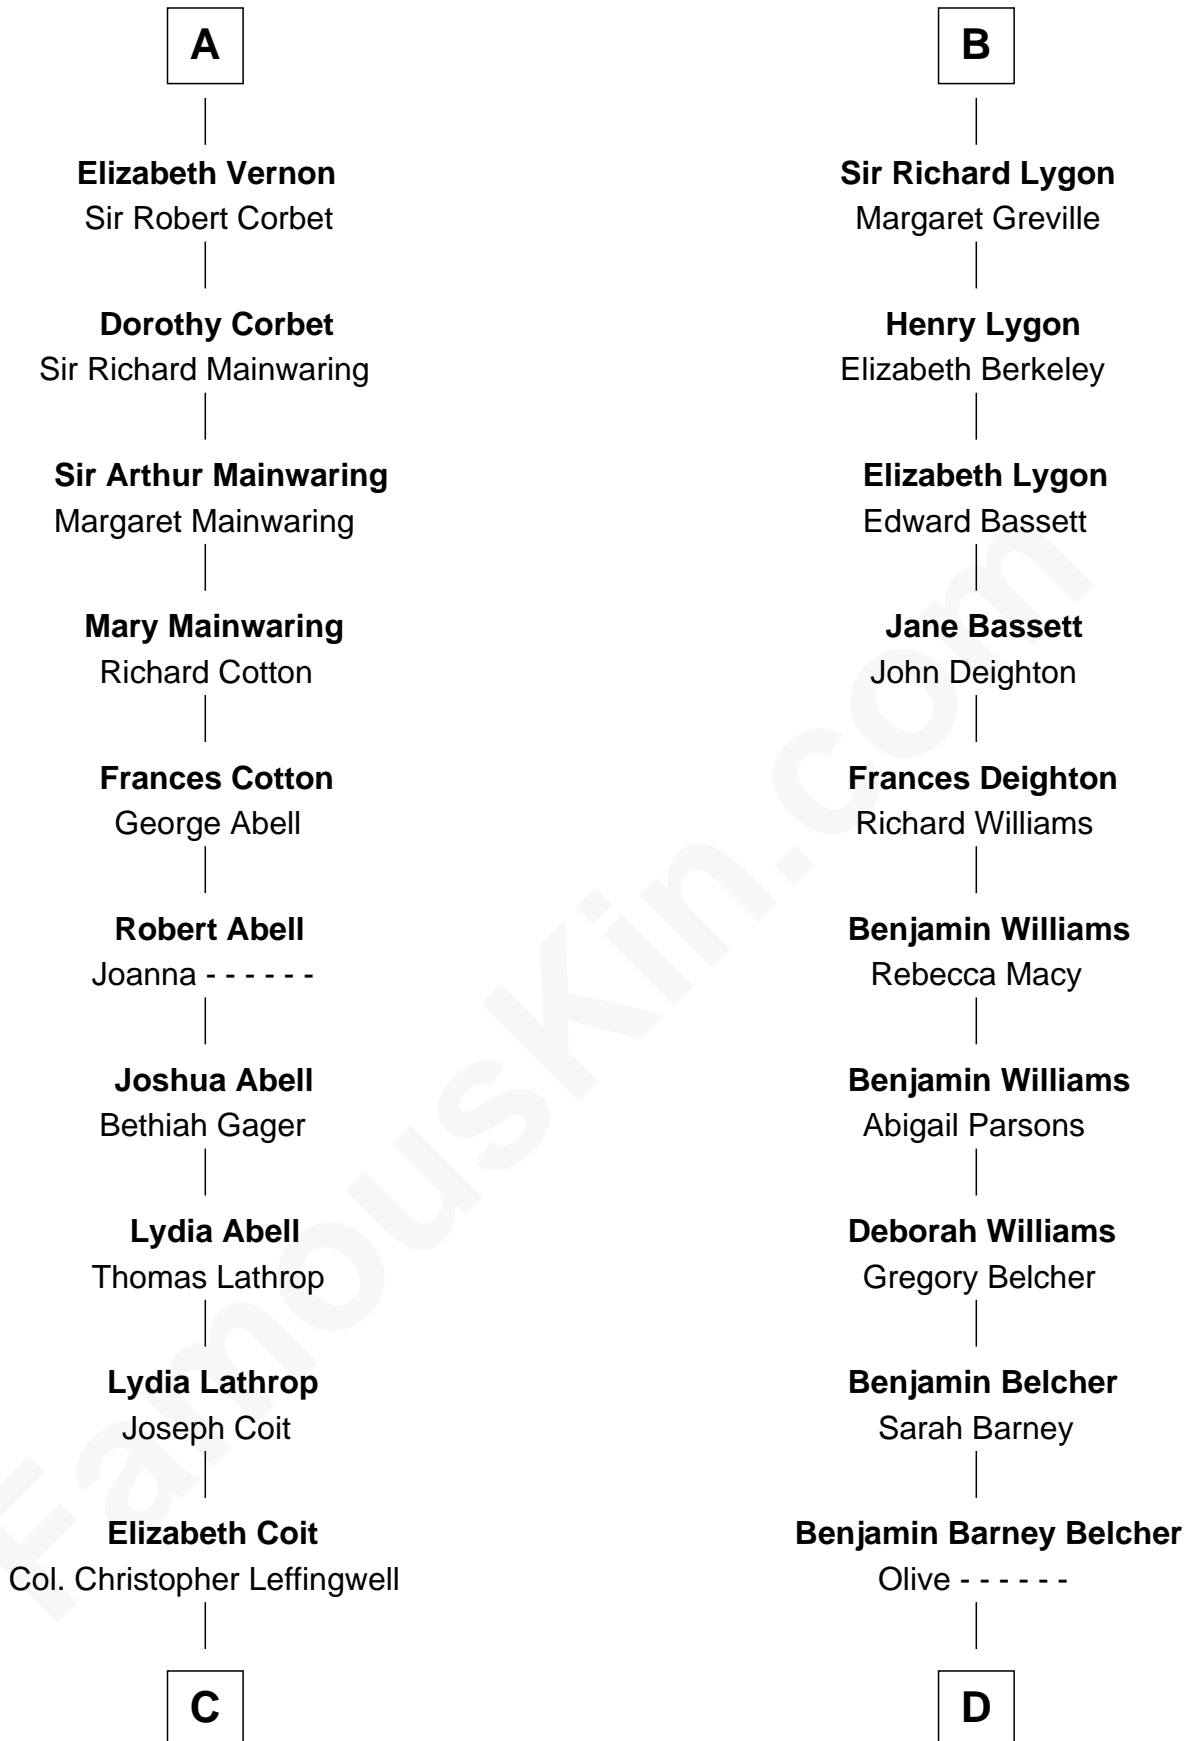

FamousKin.com Relationship Chart of

Allen Dulles

5th Director of the C.I.A.

19th cousin 2 times removed of

General Douglas MacArthur

U.S. Army - World War II

C

Joanna Leffingwell

Charles Lathrop

Harriet Wadsworth Lathrop

Rev. Miron Winslow

Harriet Lathrop Winslow

Rev. John Welsh Dulles

Allen Macy Dulles

Edith Foster

Allen Dulles