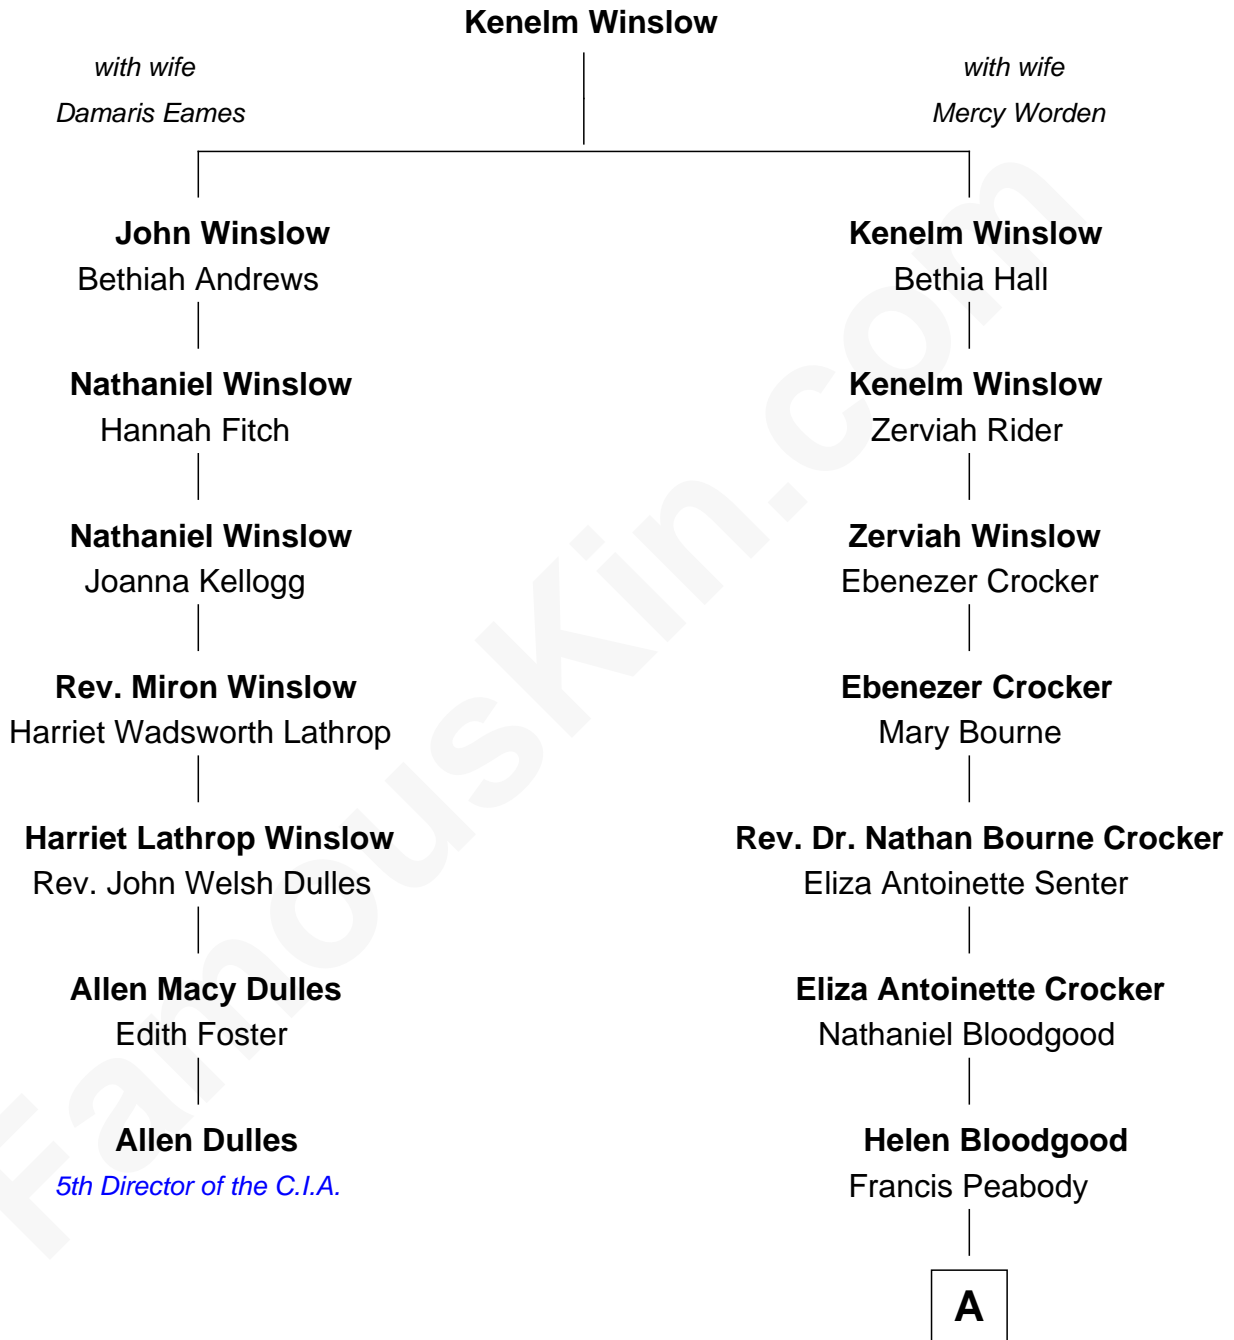

FamousKin.com Relationship Chart of

Allen Dulles

5th Director of the C.I.A.

6th cousin 4 times removed of

Kyra Sedgwick

TV and Movie Actress

A

Fannie Peabody
Rev. Dr. Endicott Peabody

Helen Peabody
Robert Minturn Sedgwick

Henry Dwight Sedgwick
Patricia Ann Rosenwald

Kyra Sedgwick
TV and Movie Actress