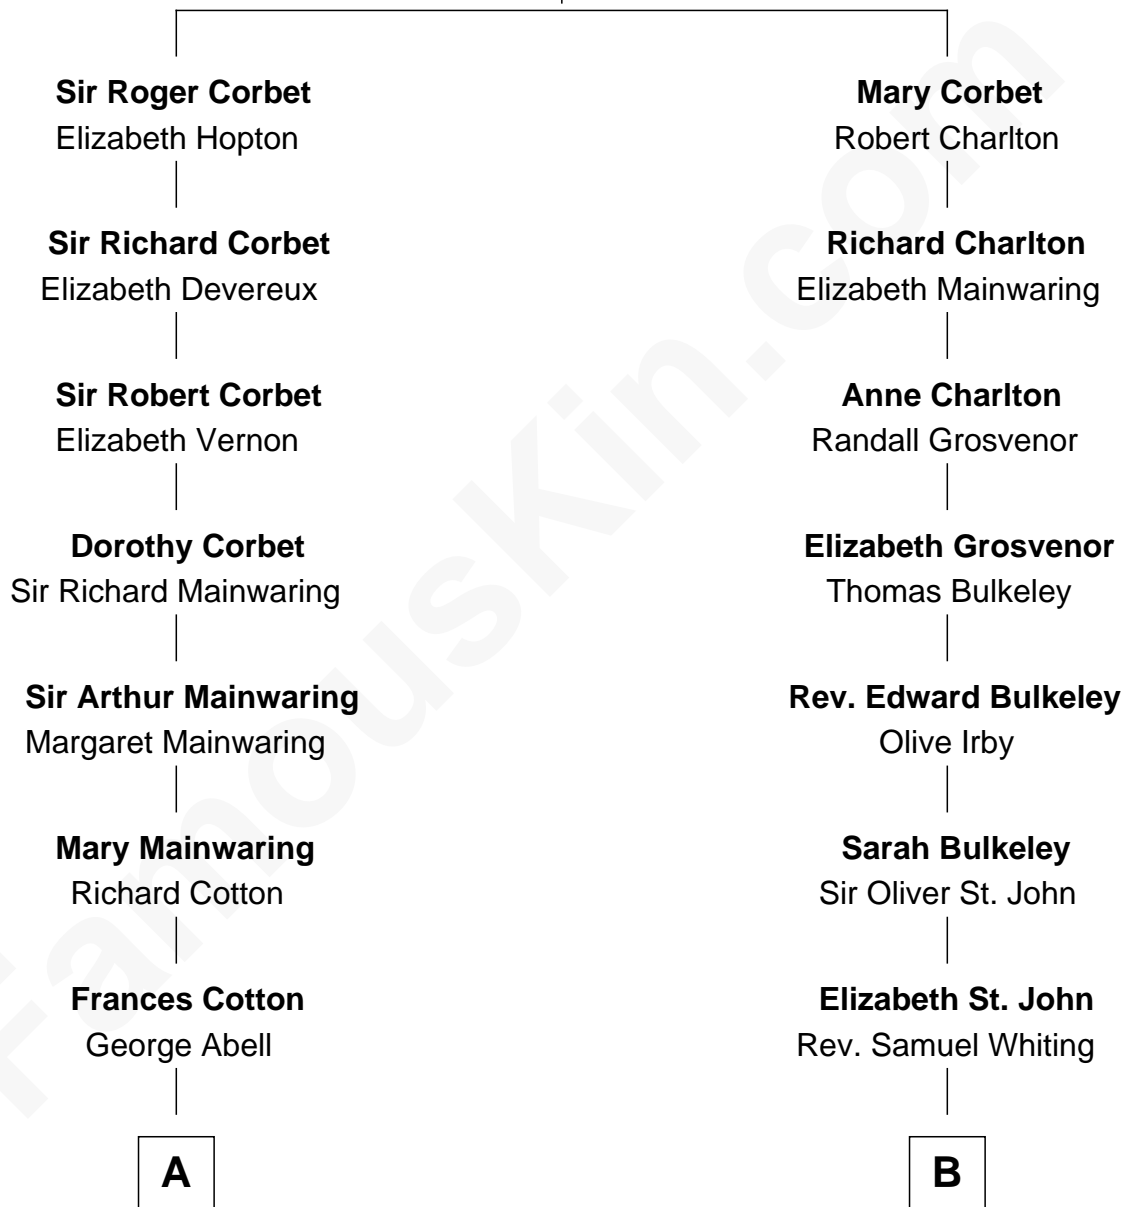

FamousKin.com Relationship Chart of

Allen Dulles

5th Director of the C.I.A.

16th cousin 2 times removed of

Kyra Sedgwick

TV and Movie Actress

Sir Robert Corbet

Margaret - - - - -

C

Henry Dwight Sedgwick

Patricia Ann Rosenwald

Kyra Sedgwick

TV and Movie Actress

FamousKin.com