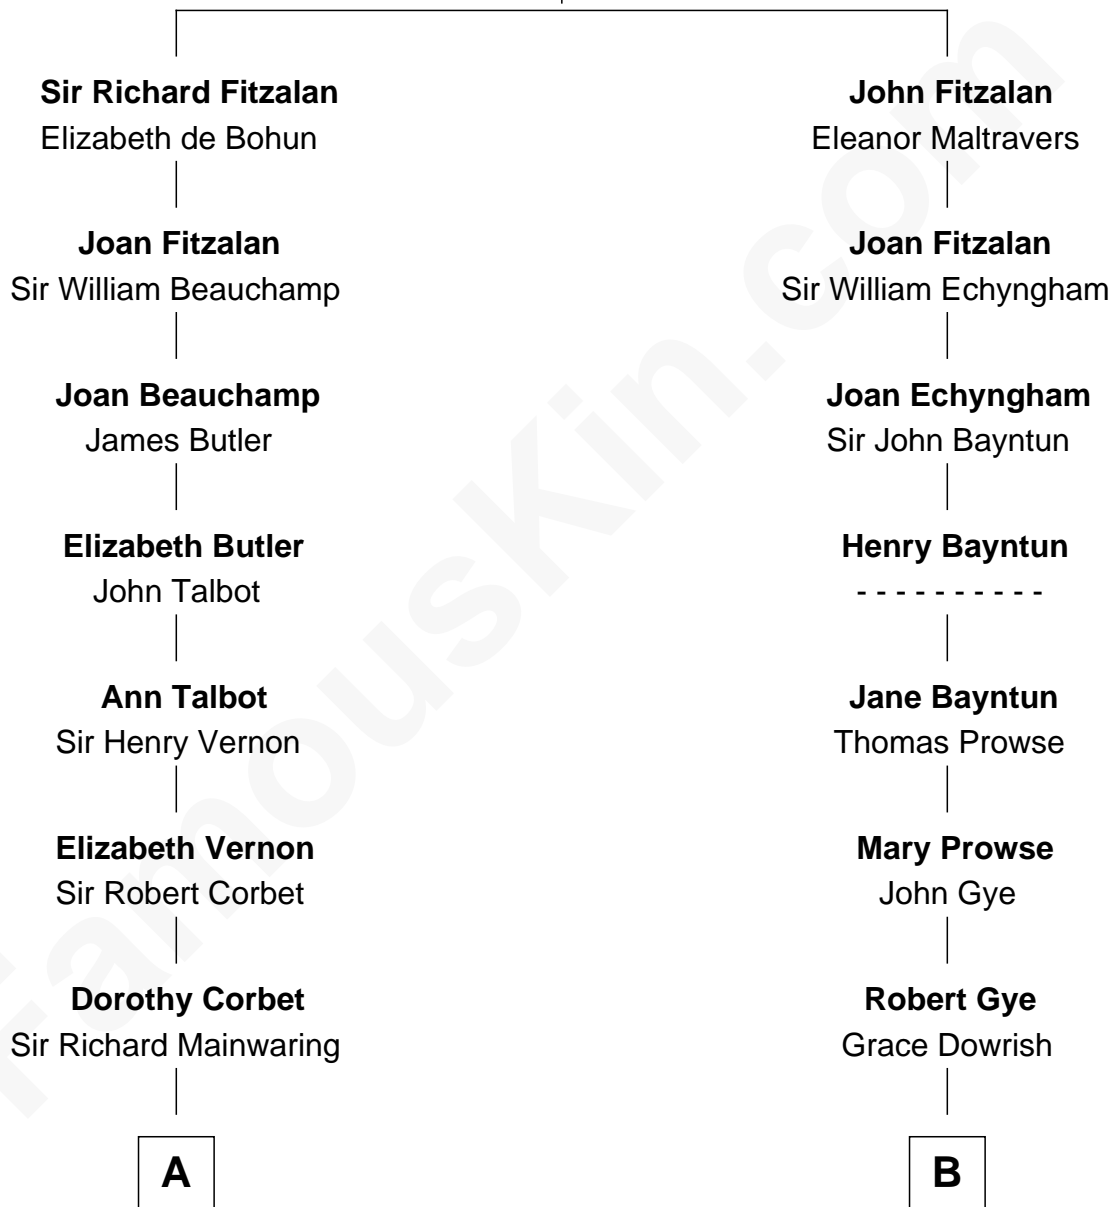

FamousKin.com Relationship Chart of

Allen Dulles

5th Director of the C.I.A.

18th cousin 1 time removed of

Kyra Sedgwick

TV and Movie Actress

Richard Fitzalan
Eleanor Plantagenet

FamousKin.com