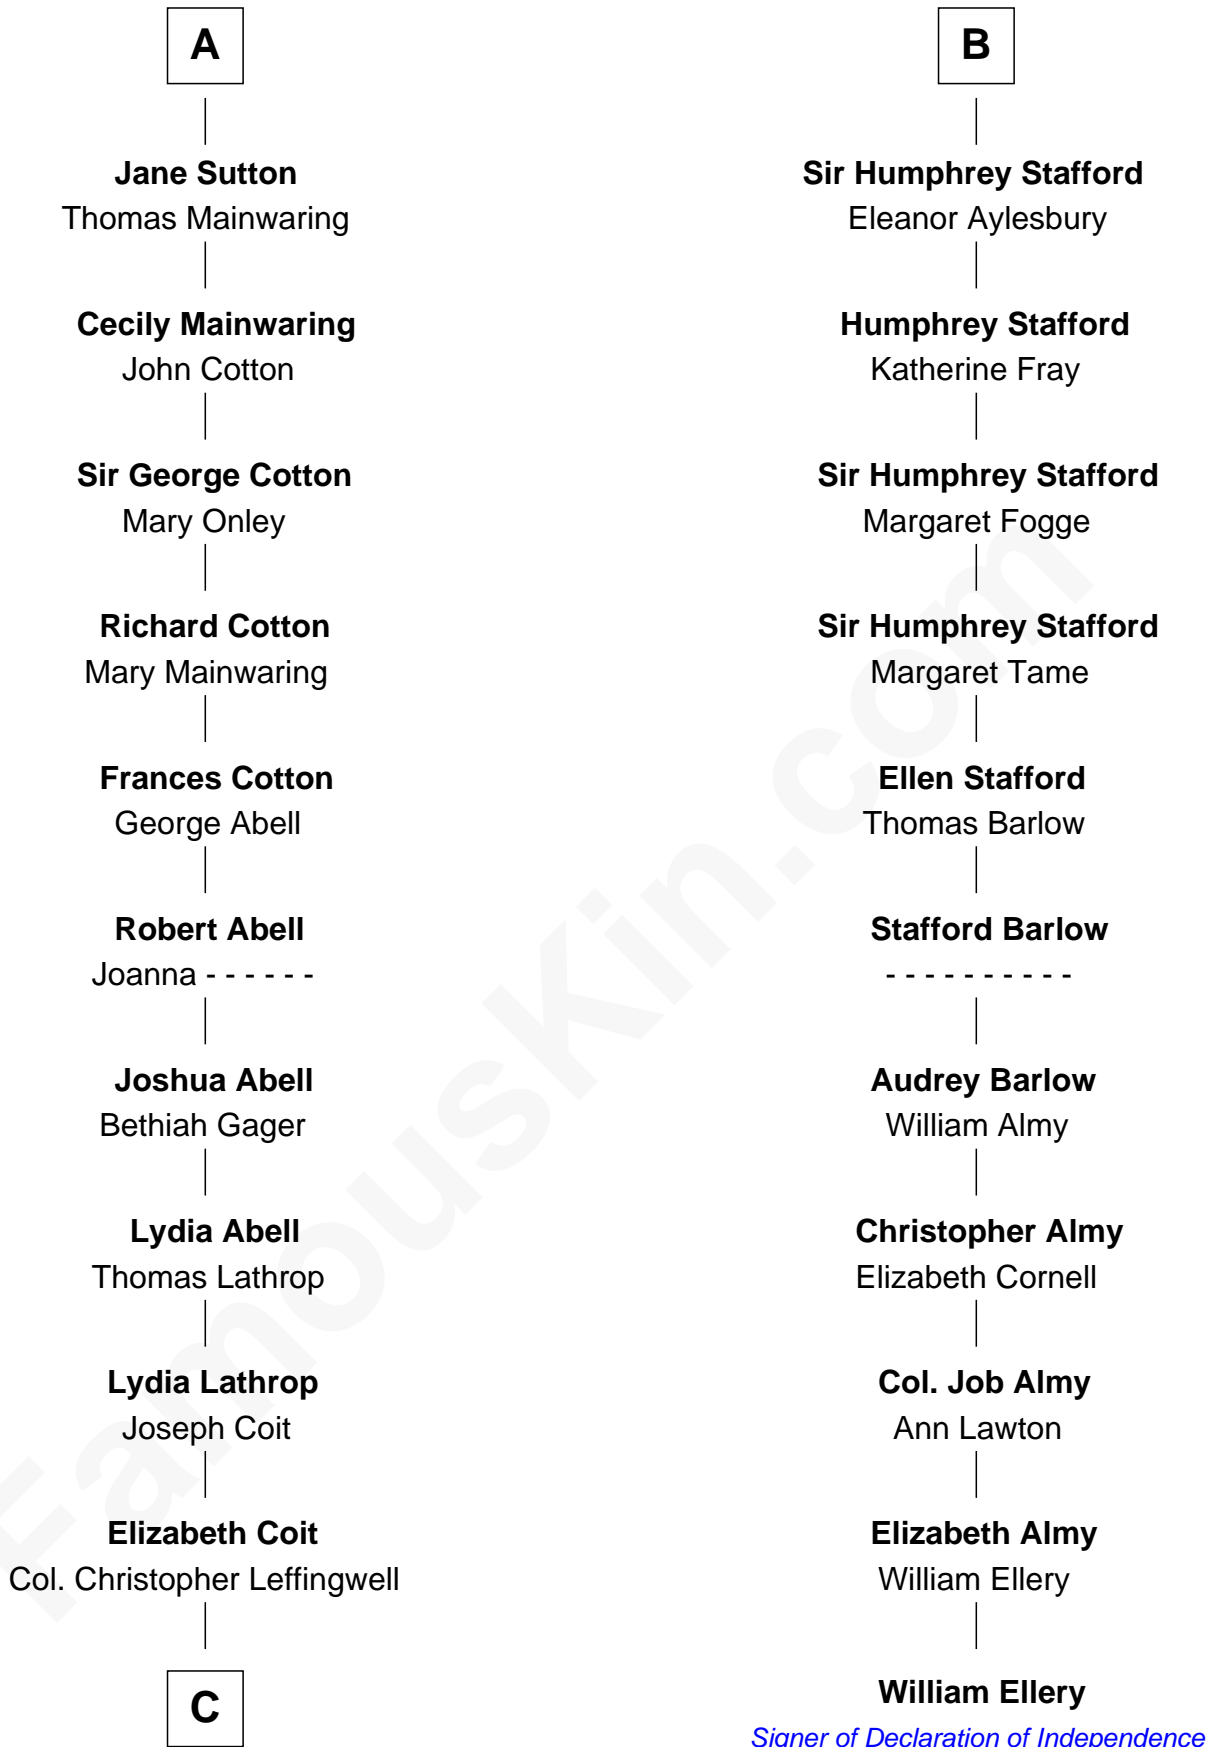

# FamousKin.com Relationship Chart of

**Allen Dulles**

*5th Director of the C.I.A.*

17th cousin 4 times removed of

**William Ellery**

*Signer of the Declaration of Independence*

**C**

**Joanna Leffingwell**

Charles Lathrop

**Harriet Wadsworth Lathrop**

Rev. Miron Winslow

**Harriet Lathrop Winslow**

Rev. John Welsh Dulles

**Allen Macy Dulles**

Edith Foster

**Allen Dulles**