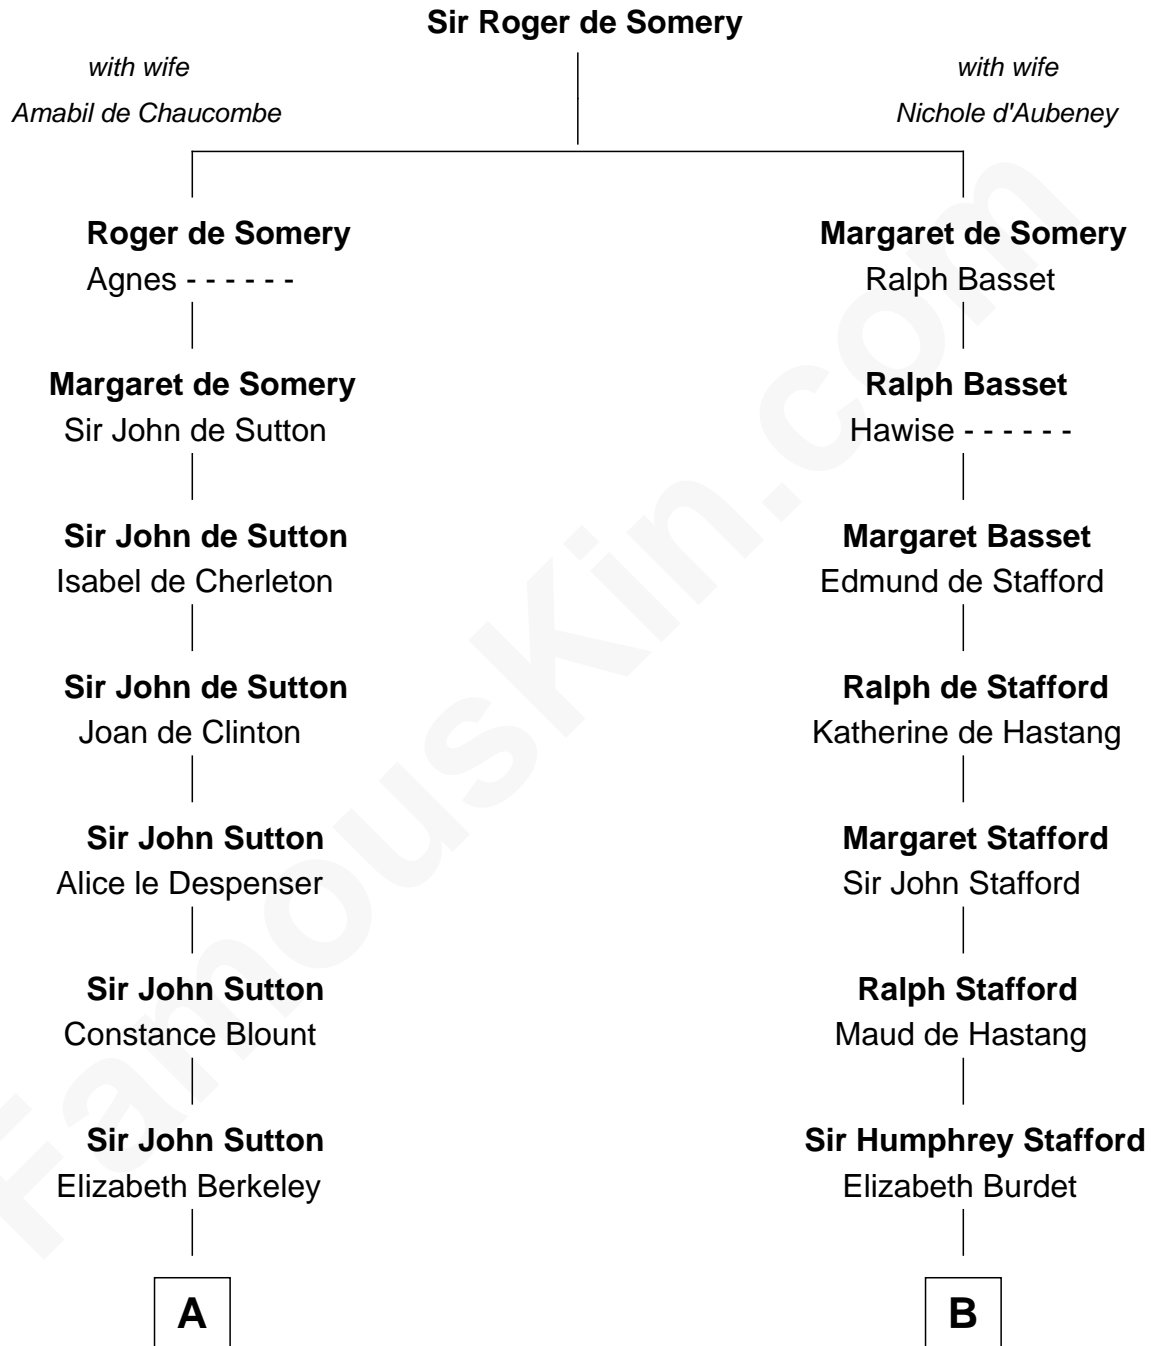

# FamousKin.com Relationship Chart of

**Allen Dulles**

*5th Director of the C.I.A.*

17th cousin 4 times removed of

**William Ellery**

*Signer of the Declaration of Independence*

**C**

**Joanna Leffingwell**

Charles Lathrop

**Harriet Wadsworth Lathrop**

Rev. Miron Winslow

**Harriet Lathrop Winslow**

Rev. John Welsh Dulles

**Allen Macy Dulles**

Edith Foster

**Allen Dulles**