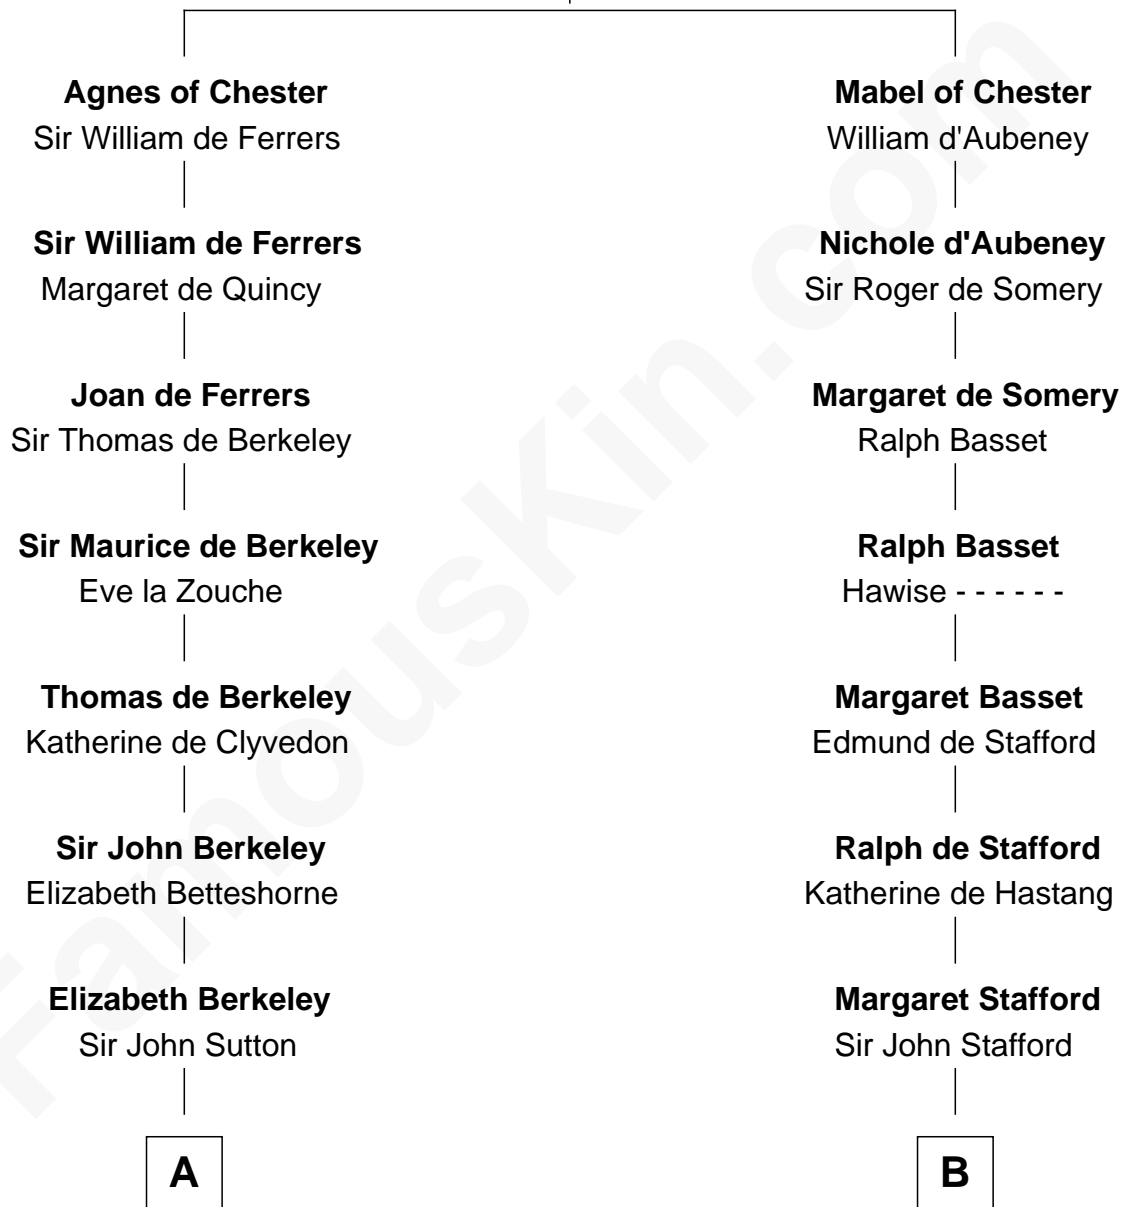

# FamousKin.com Relationship Chart of

**Allen Dulles**

*5th Director of the C.I.A.*

19th cousin 2 times removed of

**William Ellery**

*Signer of the Declaration of Independence*

**Hugh de Kevelioc**  
Bertrade de Montfort

**C**

**Joanna Leffingwell**

Charles Lathrop

**Harriet Wadsworth Lathrop**

Rev. Miron Winslow

**Harriet Lathrop Winslow**

Rev. John Welsh Dulles

**Allen Macy Dulles**

Edith Foster

**Allen Dulles**

*5th Director of the C.I.A.*

**D**

**Col. Job Almy**

Ann Lawton

**Elizabeth Almy**

William Ellery