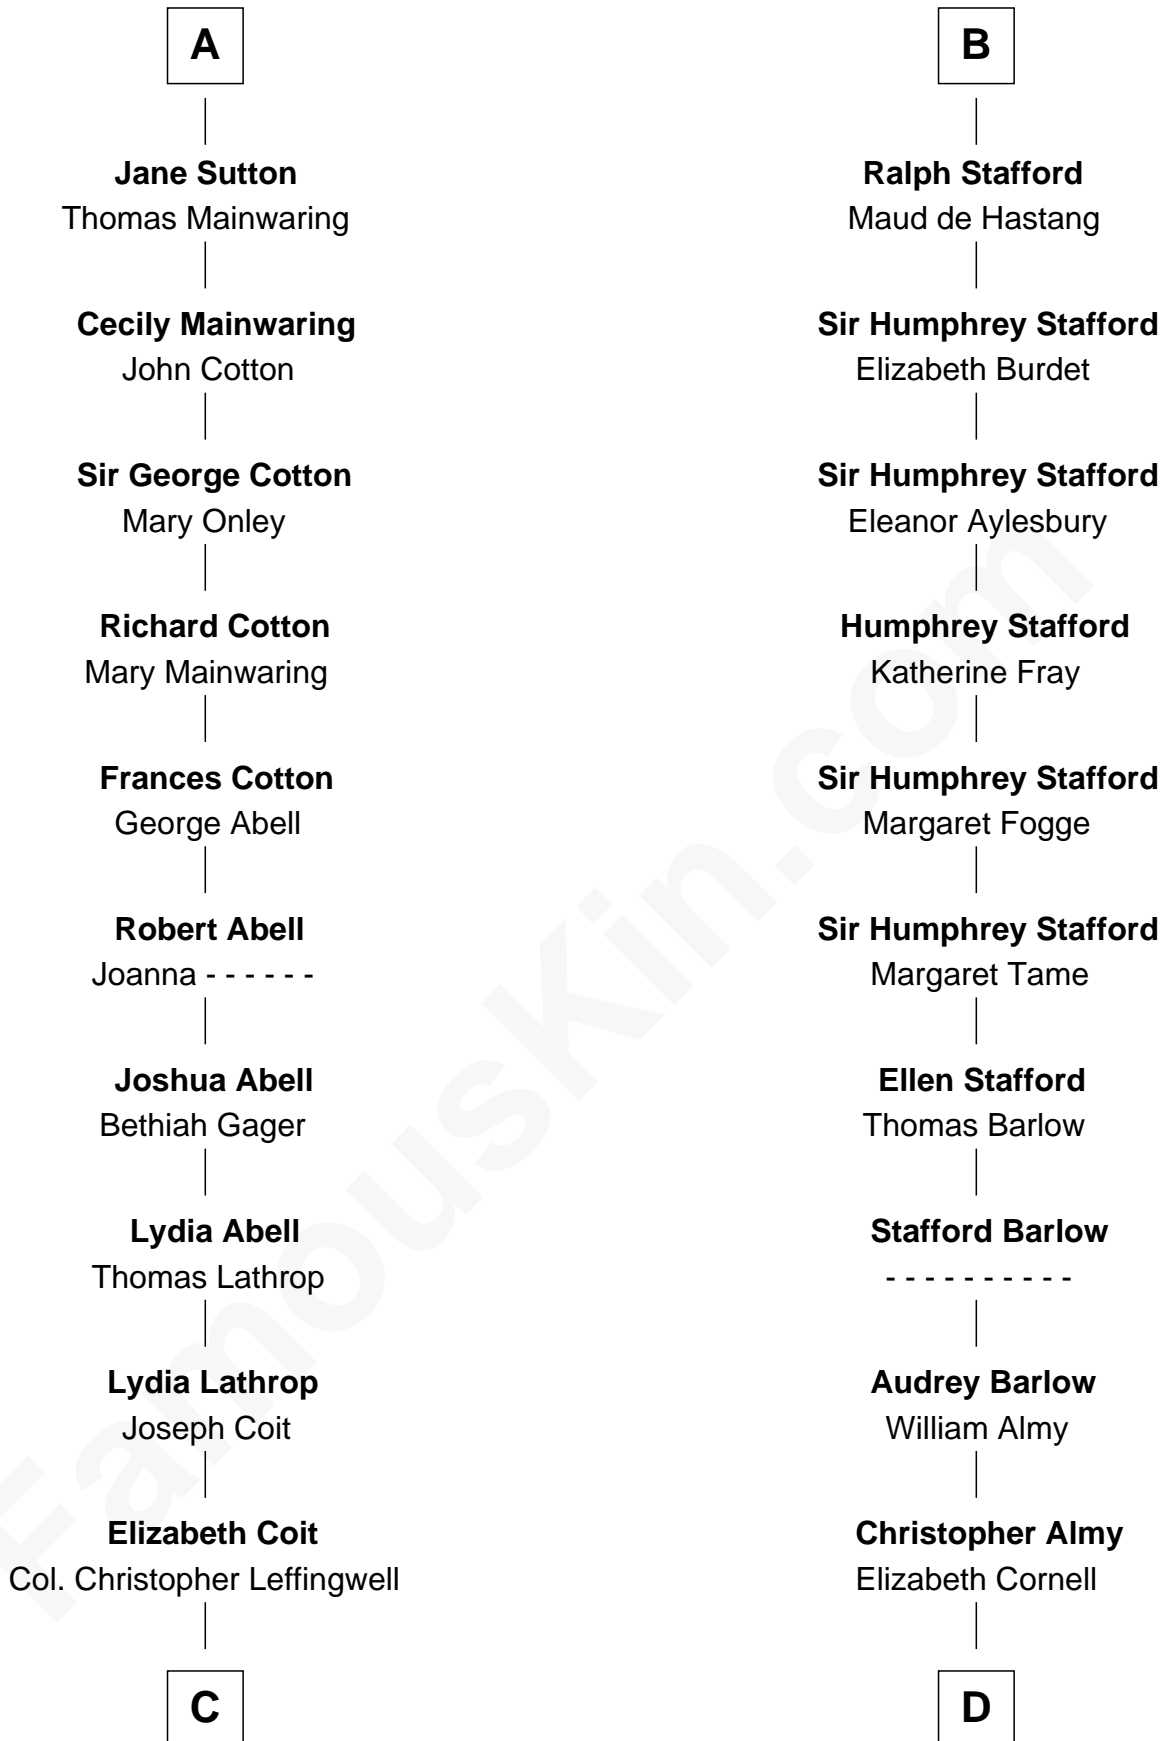

# FamousKin.com Relationship Chart of

**Allen Dulles**

*5th Director of the C.I.A.*

19th cousin 2 times removed of

**William Ellery**

*Signer of the Declaration of Independence*

**Hugh de Kevelioc**  
Bertrade de Montfort

**C**

**Joanna Leffingwell**

Charles Lathrop

**Harriet Wadsworth Lathrop**

Rev. Miron Winslow

**Harriet Lathrop Winslow**

Rev. John Welsh Dulles

**Allen Macy Dulles**

Edith Foster

**Allen Dulles**

*5th Director of the C.I.A.*

**D**

**Col. Job Almy**

Ann Lawton

**Elizabeth Almy**

William Ellery