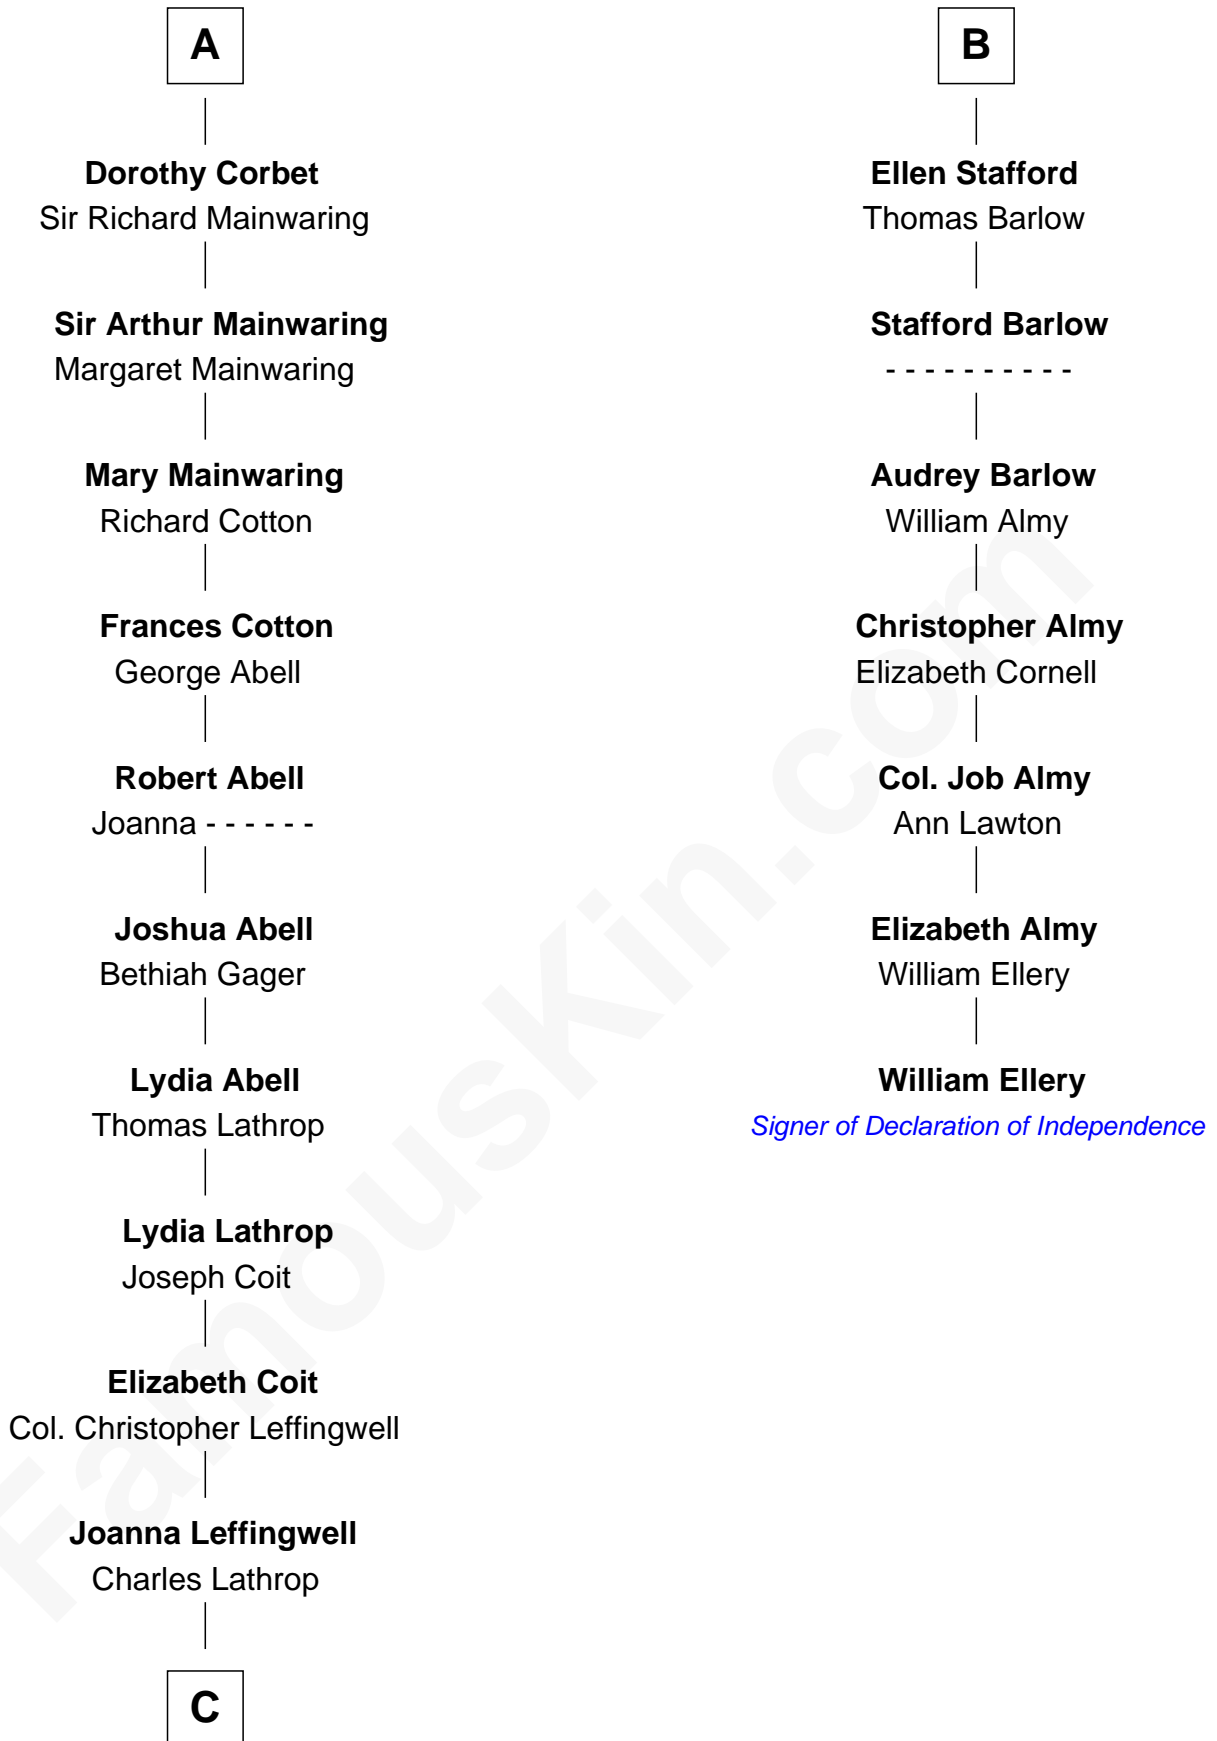

FamousKin.com Relationship Chart of

Allen Dulles

5th Director of the C.I.A.

13th cousin 7 times removed of

William Ellery

Signer of the Declaration of Independence

C

—
Harriet Wadsworth Lathrop

Rev. Miron Winslow

—
Harriet Lathrop Winslow

Rev. John Welsh Dulles

—
Allen Macy Dulles

Edith Foster

—
Allen Dulles

5th Director of the C.I.A.

FamousKin.com