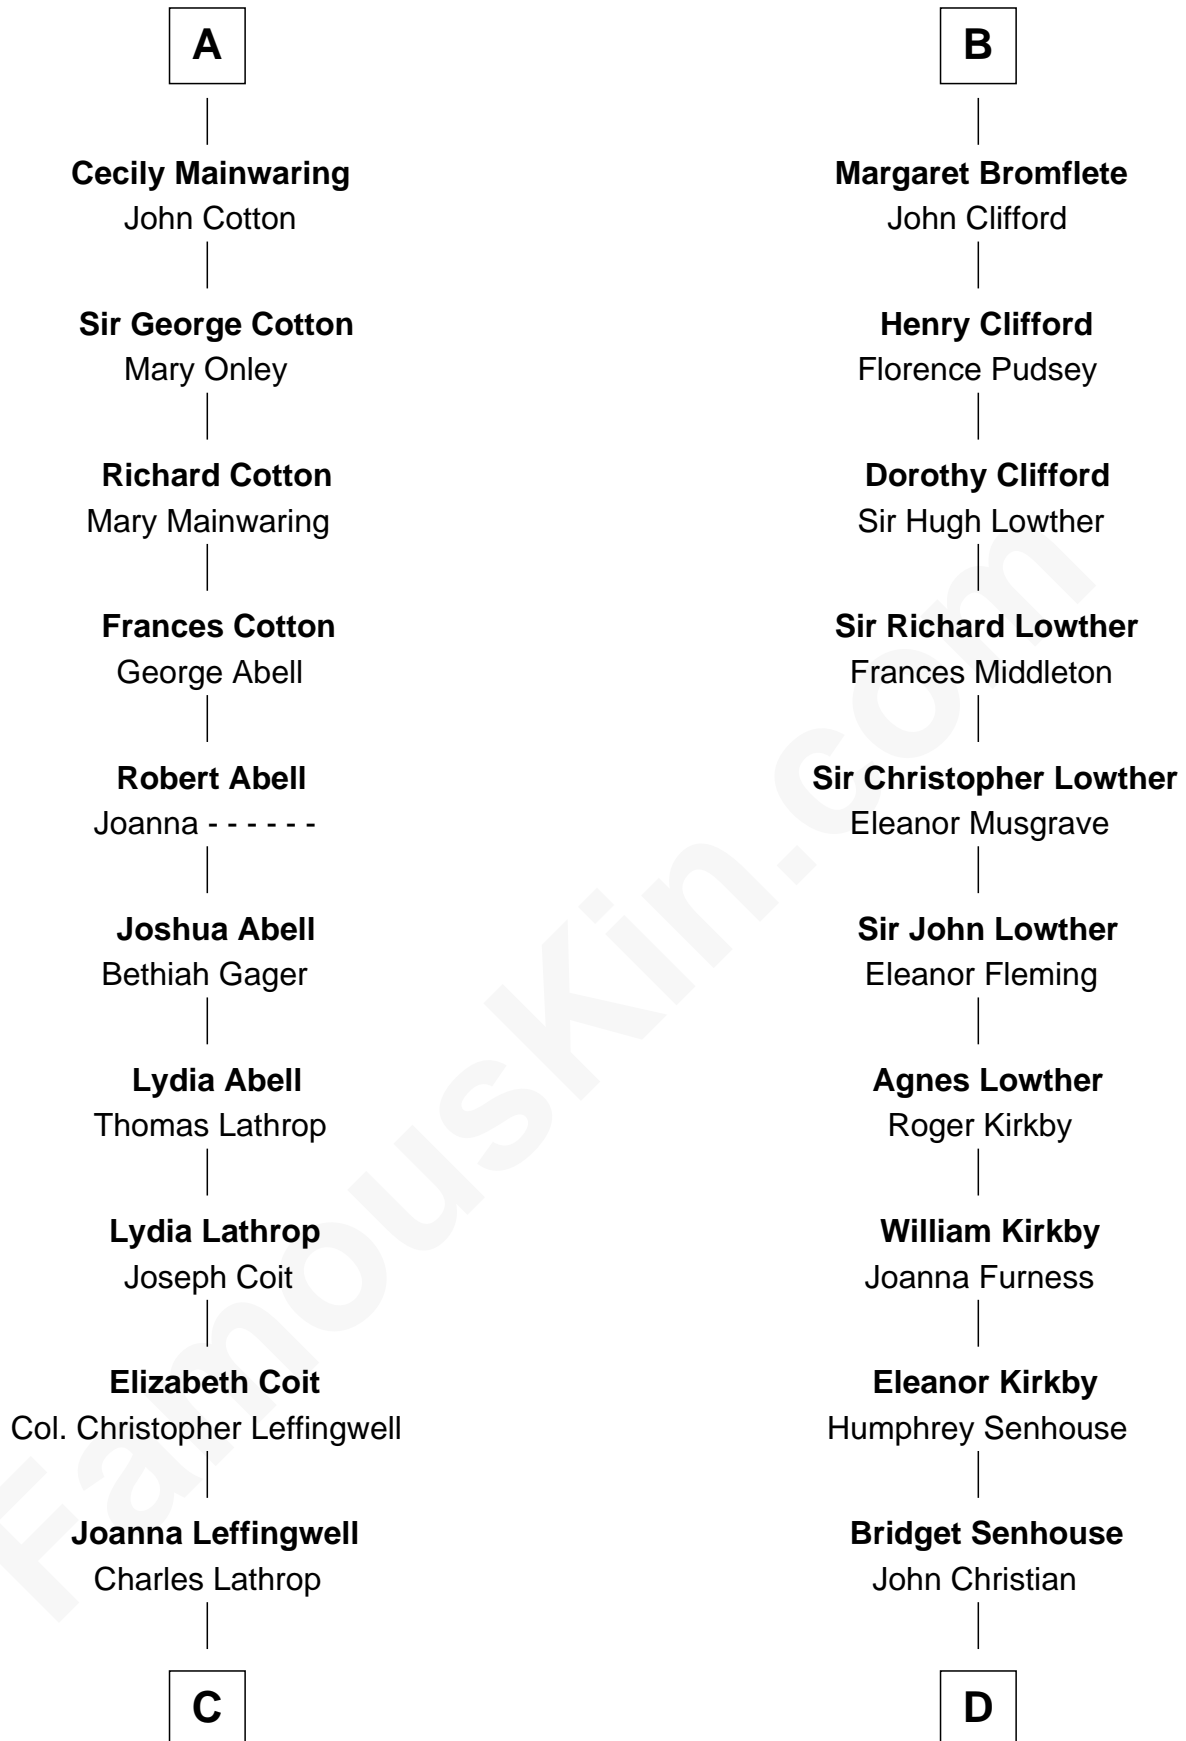

FamousKin.com Relationship Chart of

Allen Dulles

5th Director of the C.I.A.

18th cousin 2 times removed of

Fletcher Christian

Leader of the mutiny on the Bounty

Sir Richard FitzRoy

Rose de Dover

FamousKin.com