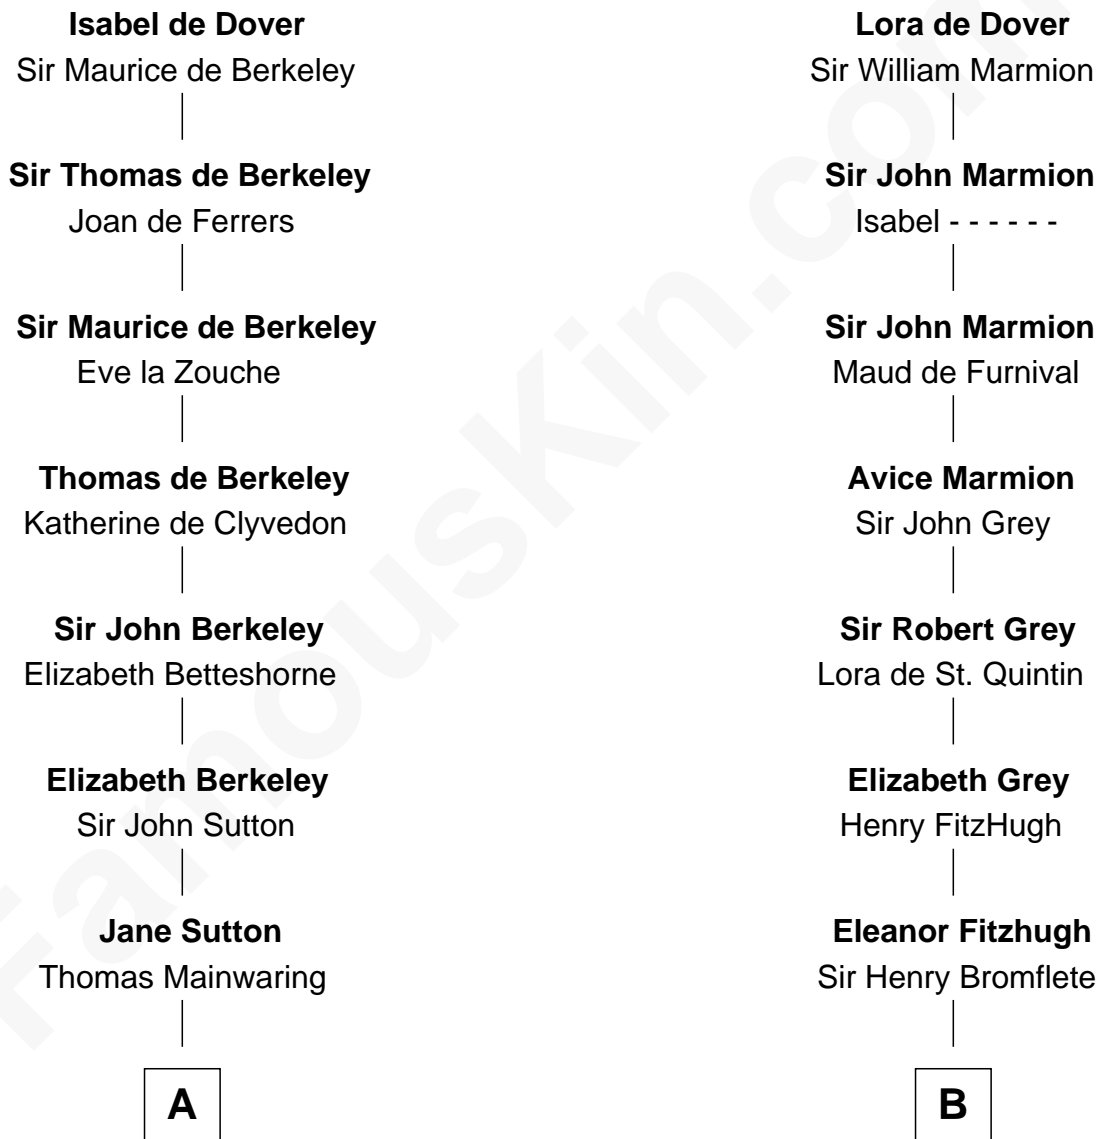

FamousKin.com Relationship Chart of

Allen Dulles

5th Director of the C.I.A.

18th cousin 2 times removed of

Fletcher Christian

Leader of the mutiny on the Bounty

Sir Richard FitzRoy

Rose de Dover