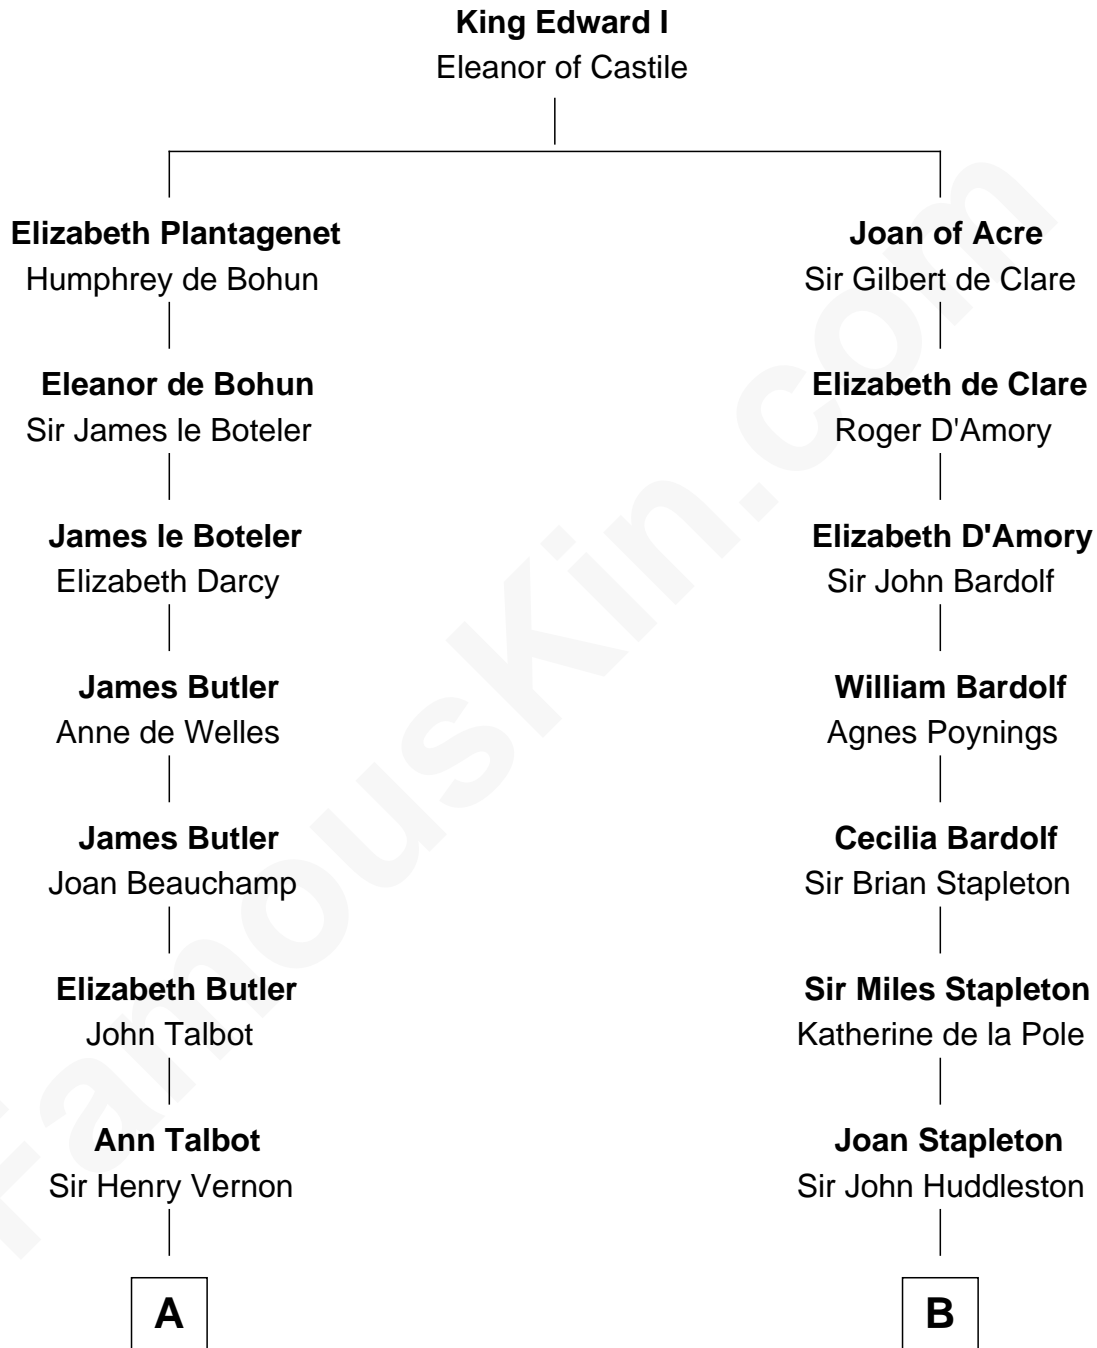

# FamousKin.com Relationship Chart of

**Allen Dulles**

*5th Director of the C.I.A.*

**16th cousin 5 times removed of**

**Fletcher Christian**

*Leader of the mutiny on the Bounty*

**C**

—  
**Joanna Leffingwell**

Charles Lathrop

—  
**Harriet Wadsworth Lathrop**

Rev. Miron Winslow

—  
**Harriet Lathrop Winslow**

Rev. John Welsh Dulles

—  
**Allen Macy Dulles**

Edith Foster

—  
**Allen Dulles**