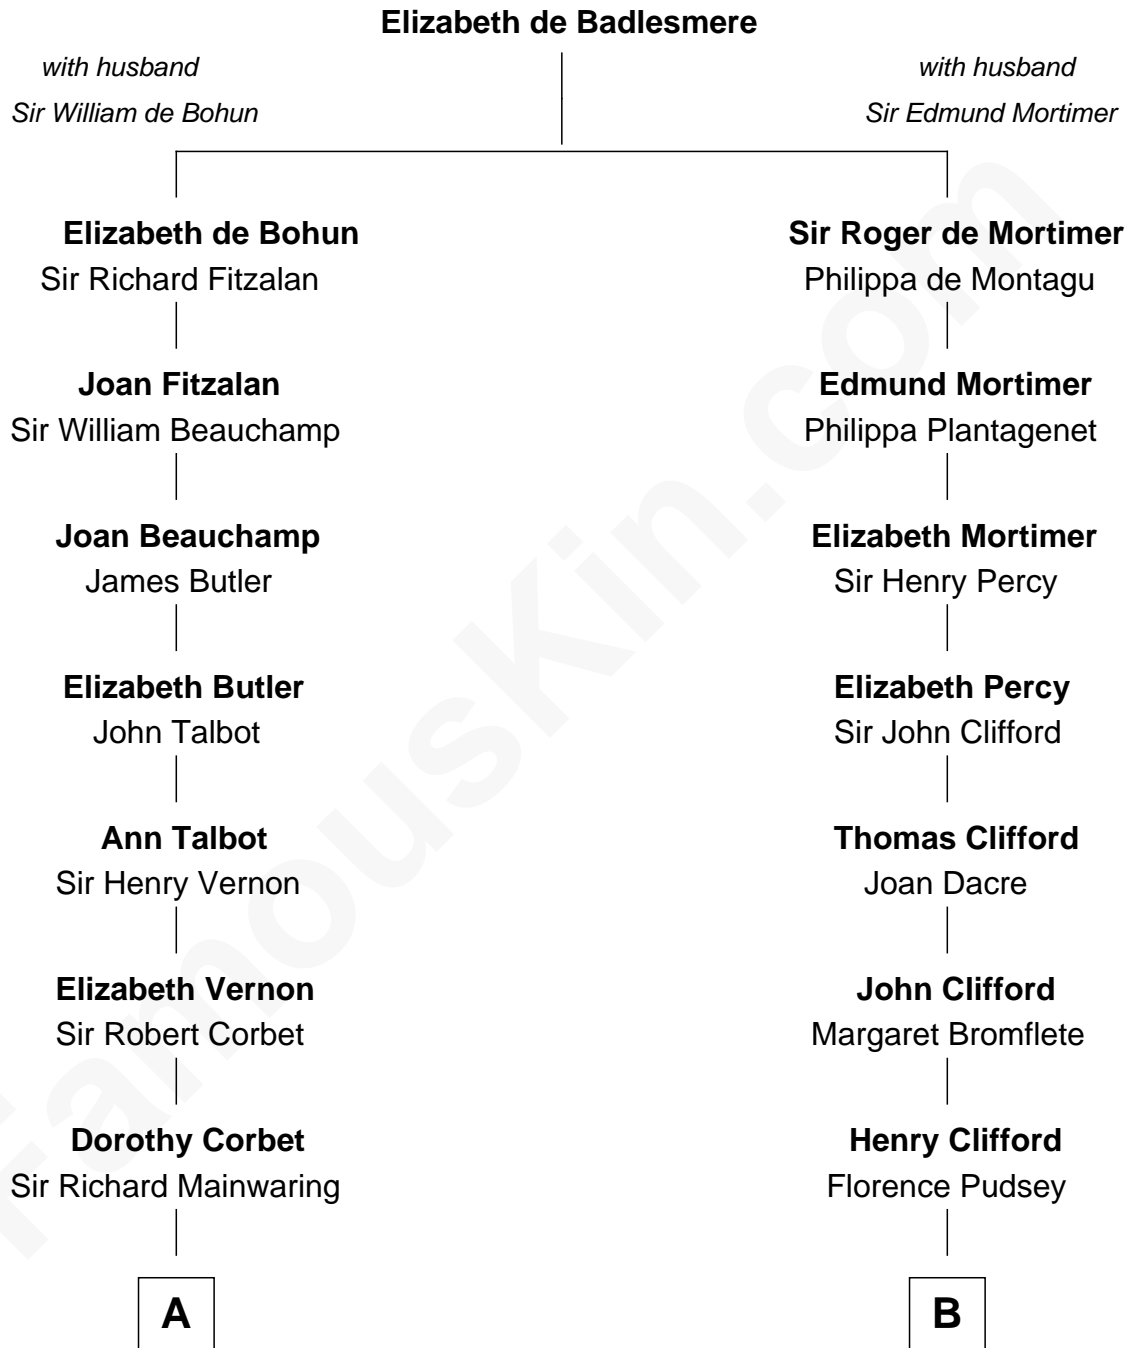

# FamousKin.com Relationship Chart of

**Allen Dulles**

*5th Director of the C.I.A.*

**16th cousin 3 times removed of**

**Fletcher Christian**

*Leader of the mutiny on the Bounty*

THE "BOUNTY" AT OAHU

**C**

—  
**Harriet Lathrop Winslow**

Rev. John Welsh Dulles

—  
**Allen Macy Dulles**

Edith Foster

—  
**Allen Dulles**

*5th Director of the C.I.A.*

FamousKin.com