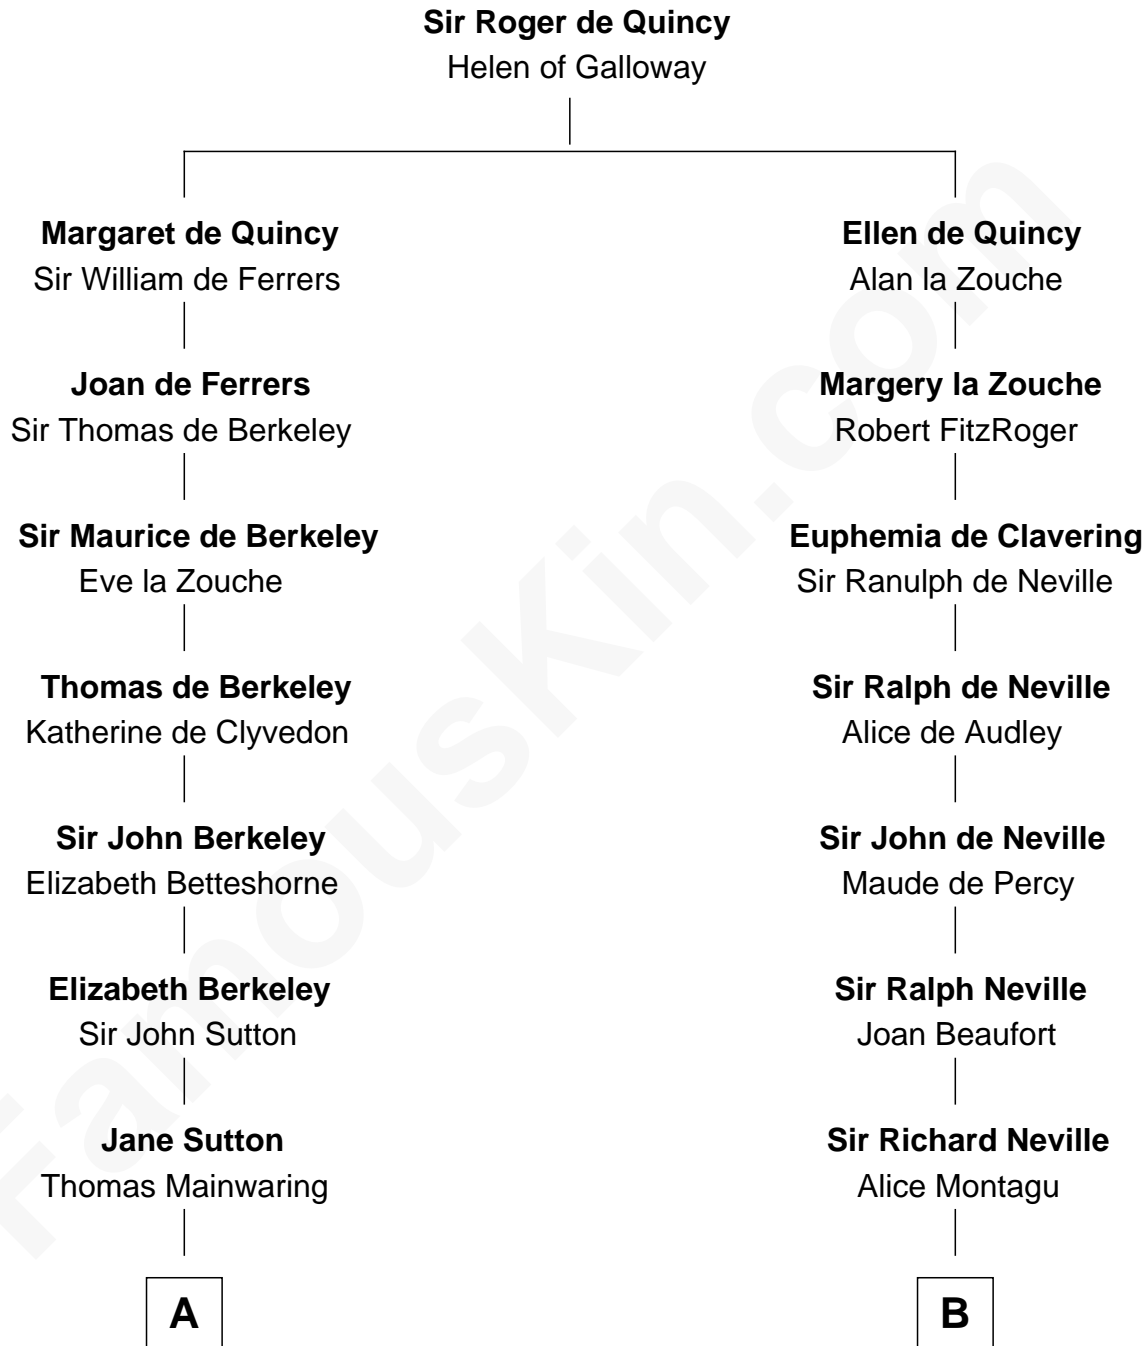

FamousKin.com Relationship Chart of

Allen Dulles

5th Director of the C.I.A.

18th cousin 2 times removed of

Fletcher Christian

Leader of the mutiny on the Bounty

THE "BOUNTY" AT OAHU

FamousKin.com