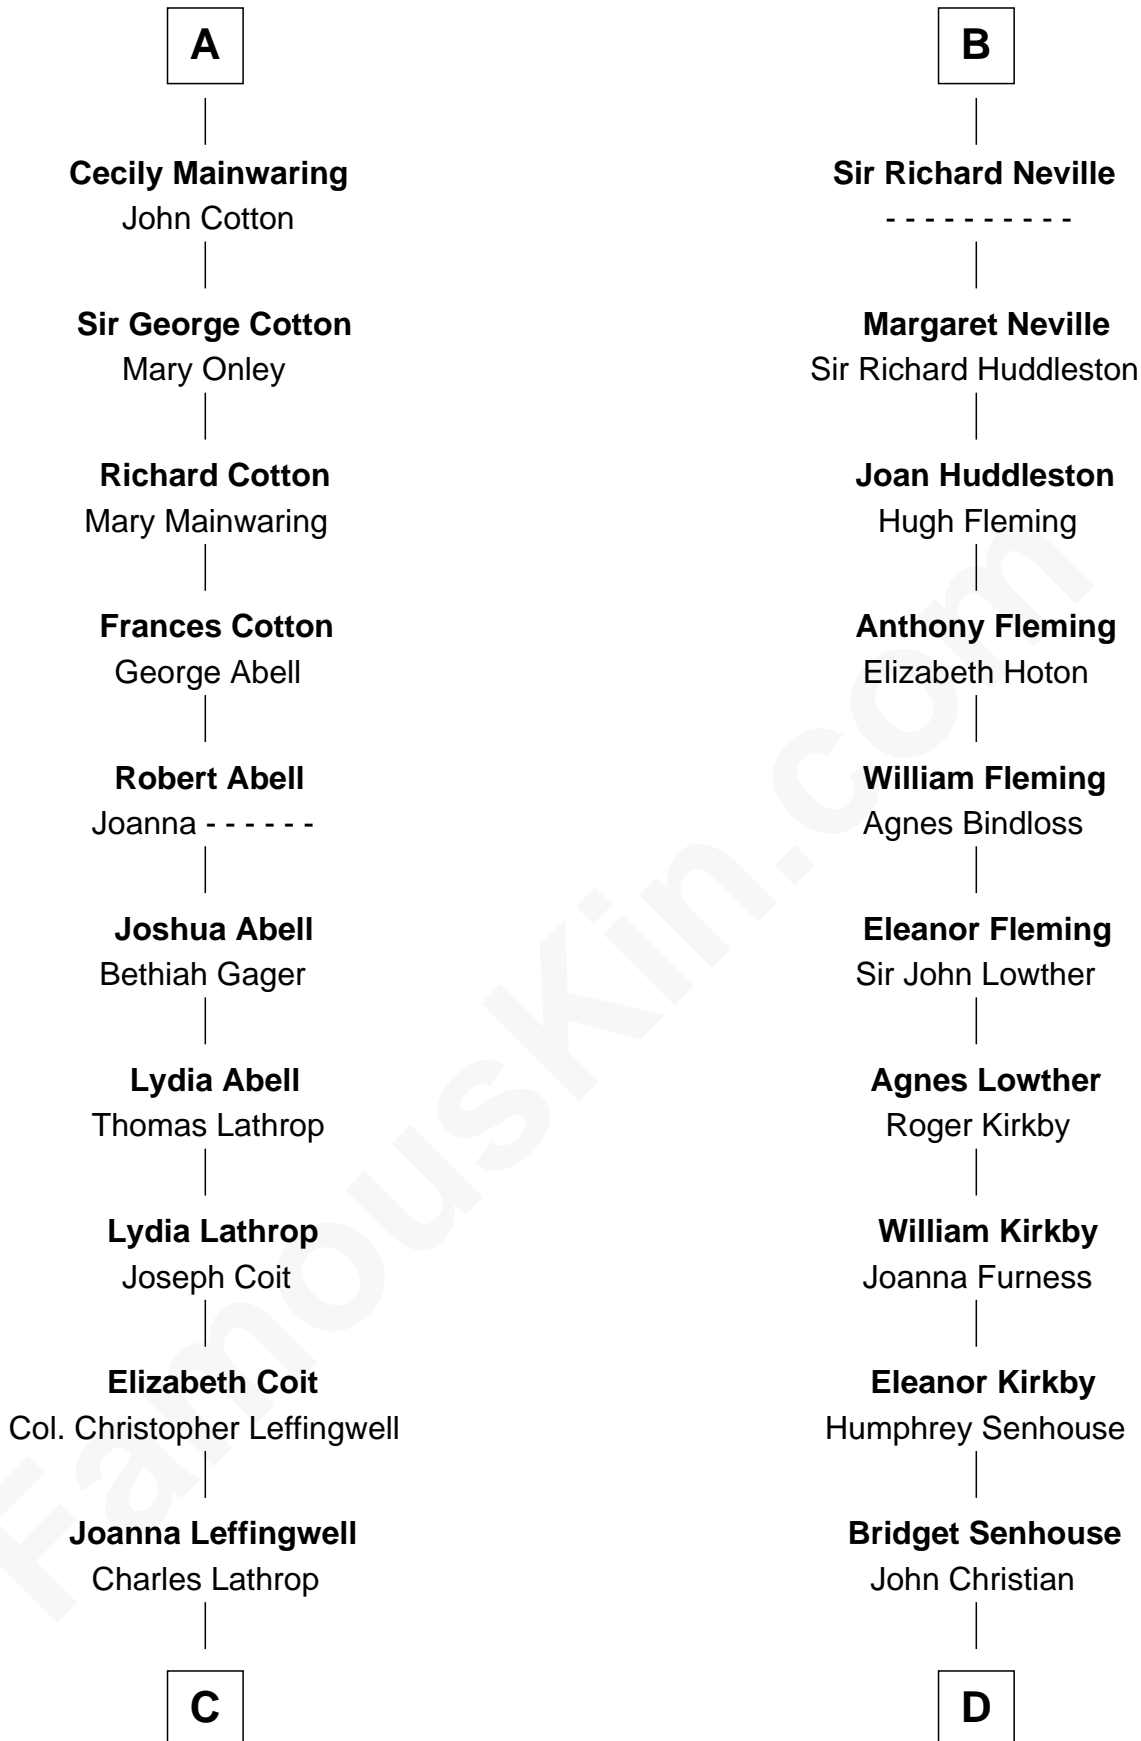

FamousKin.com Relationship Chart of

Allen Dulles

5th Director of the C.I.A.

18th cousin 2 times removed of

Fletcher Christian

Leader of the mutiny on the Bounty

THE "BOUNTY" AT OAHU

FamousKin.com