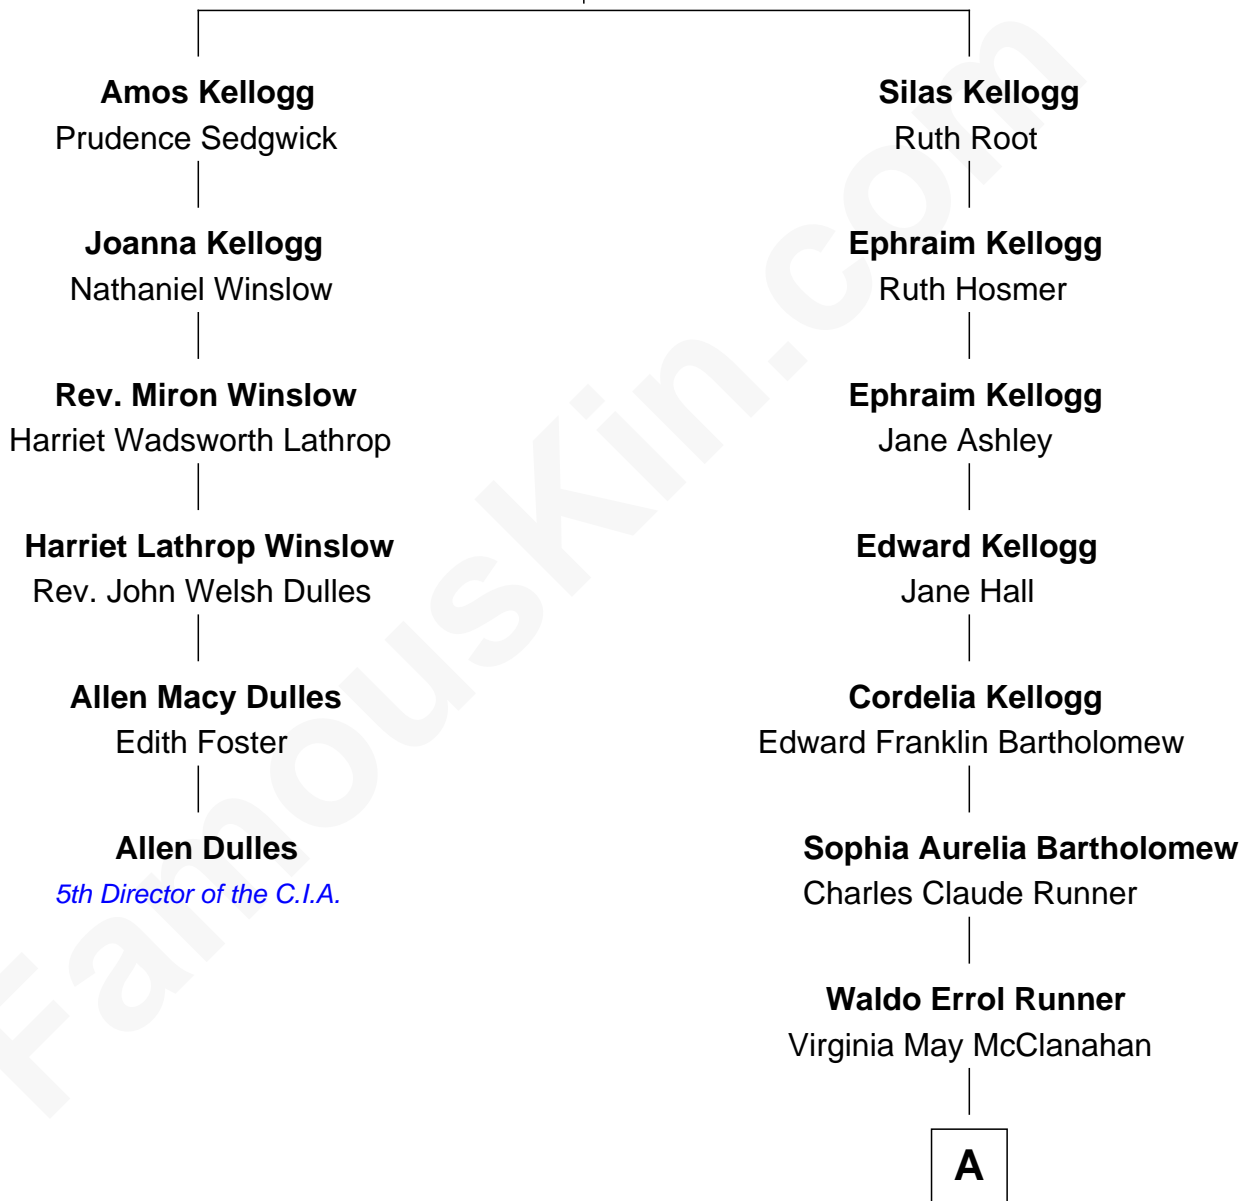

FamousKin.com Relationship Chart of

Allen Dulles

5th Director of the C.I.A.

5th cousin 3 times removed of

Clint Eastwood

TV & Film Actor and Director

Stephen Kellogg

Lydia Belden

A

|
Margaret Ruth Runner

Clinton Eastwood

|
Clint Eastwood

TV & Film Actor and Director

FamousKin.com