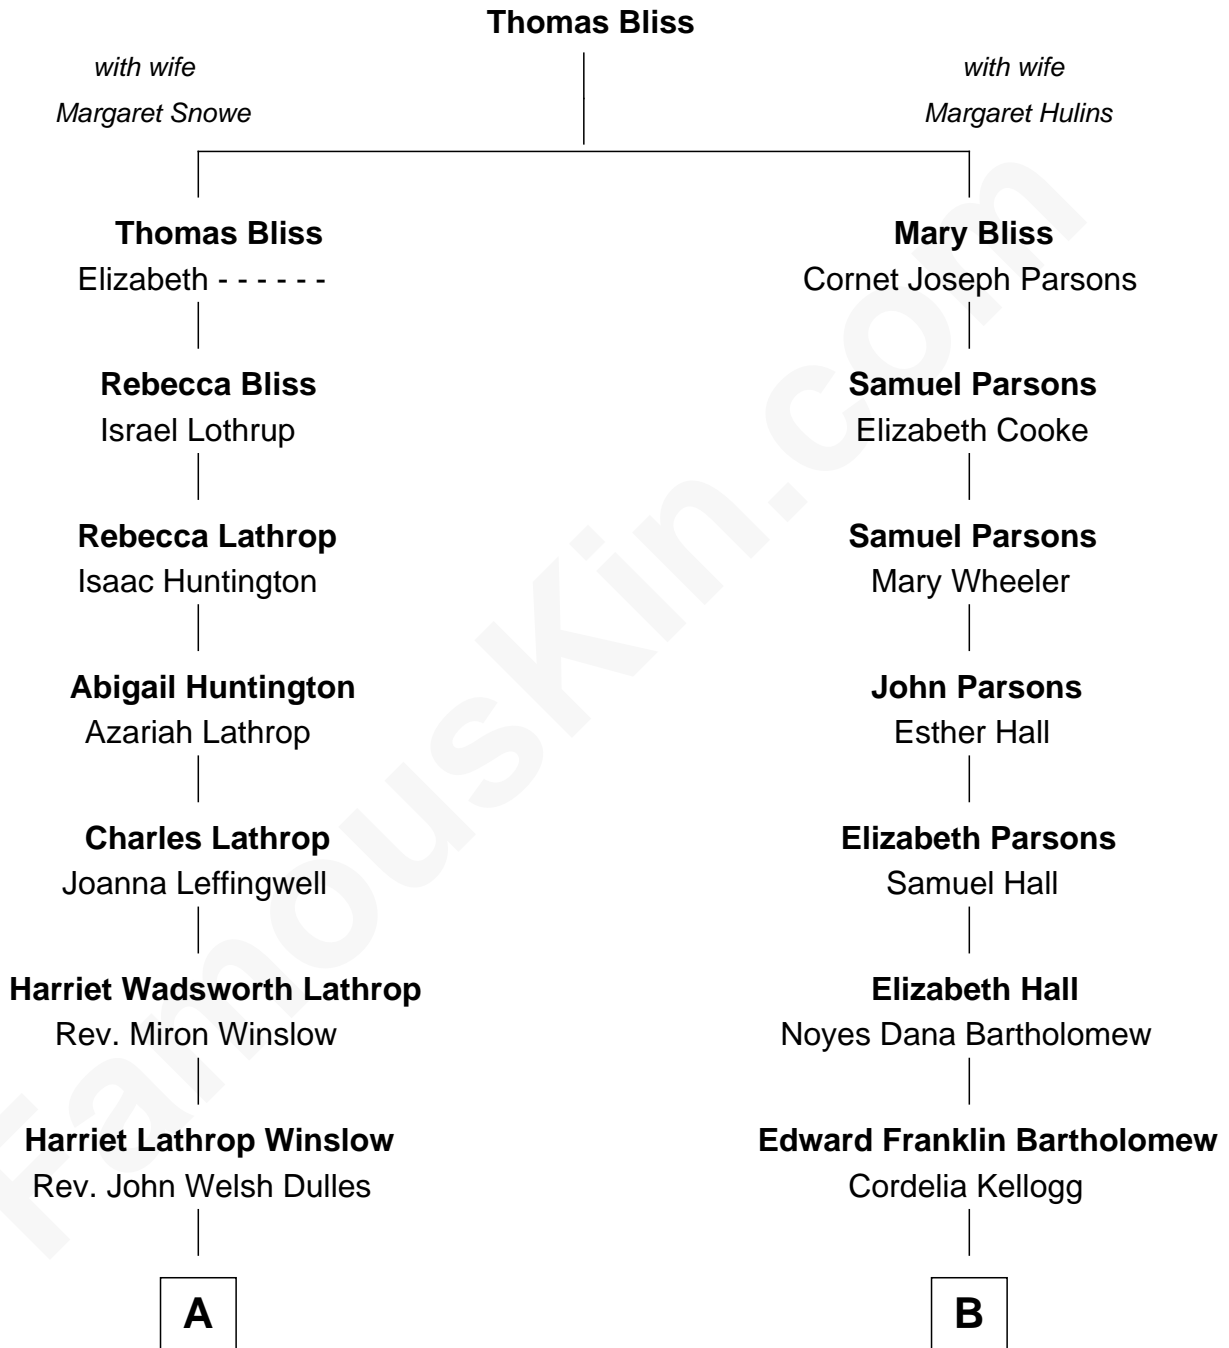

# FamousKin.com Relationship Chart of

**Allen Dulles**

*5th Director of the C.I.A.*

8th cousin 2 times removed of

**Clint Eastwood**

*TV & Film Actor and Director*

**A**

**Allen Macy Dulles**

Edith Foster

**Allen Dulles**

*5th Director of the C.I.A.*

**B**

**Sophia Aurelia Bartholomew**

Charles Claude Runner

**Waldo Errol Runner**

Virginia May McClanahan

**Margaret Ruth Runner**

Clinton Eastwood

**Clint Eastwood**

*TV & Film Actor and Director*

FamousKin.com