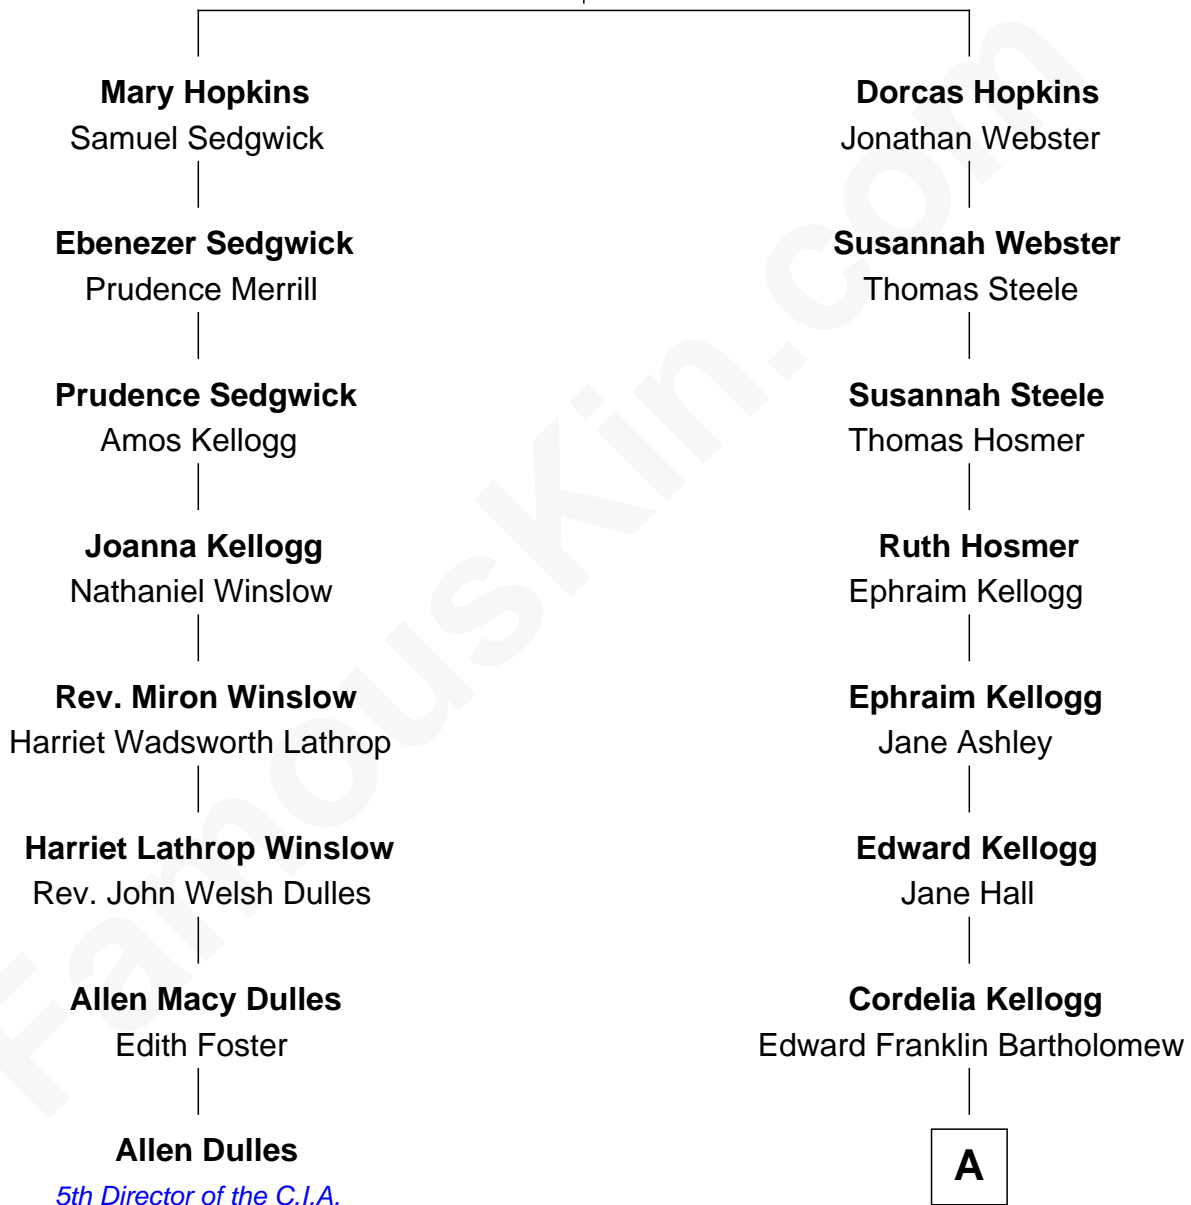

FamousKin.com Relationship Chart of

Allen Dulles

5th Director of the C.I.A.

7th cousin 3 times removed of

Clint Eastwood

TV & Film Actor and Director

Stephen Hopkins

Dorcas Bronson

A

|
Sophia Aurelia Bartholomew

Charles Claude Runner

|
Waldo Errol Runner

Virginia May McClanahan

|
Margaret Ruth Runner

Clinton Eastwood

|
Clint Eastwood