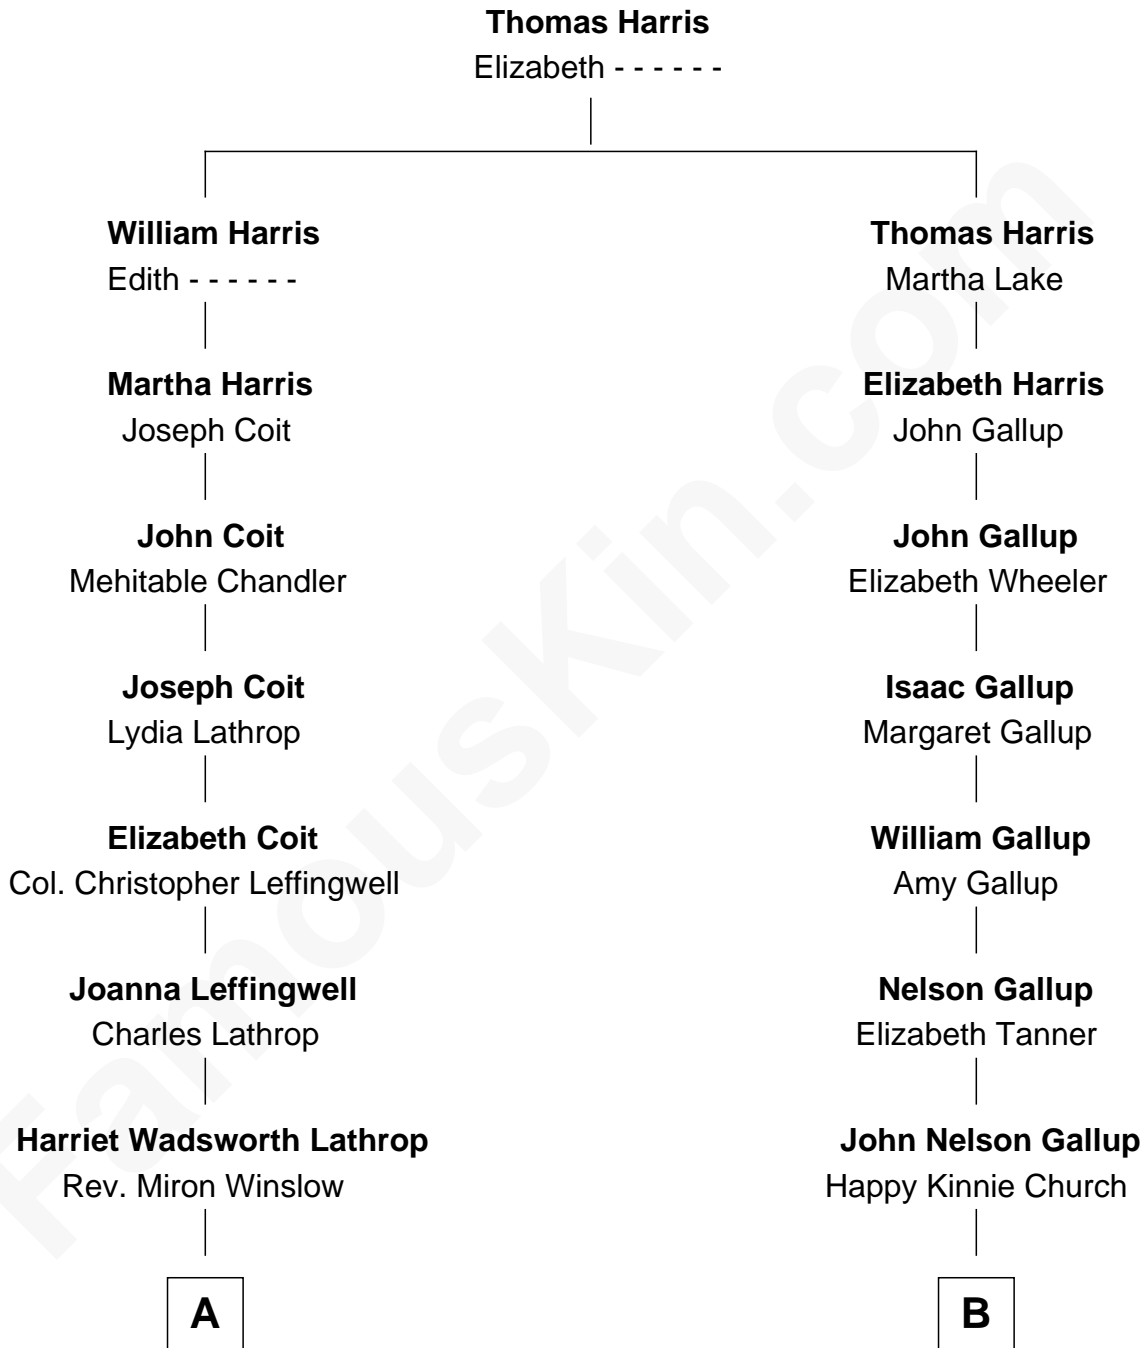

FamousKin.com Relationship Chart of

Allen Dulles

5th Director of the C.I.A.

8th cousin 1 time removed of

George Gallup

Inventor of the Gallup Poll

A

Harriet Lathrop Winslow
Rev. John Welsh Dulles

Allen Macy Dulles
Edith Foster

Allen Dulles
5th Director of the C.I.A.

B

George Henry Gallup
Nettie Davenport

George Gallup
Inventor of the Gallup Poll

FamousKin.com