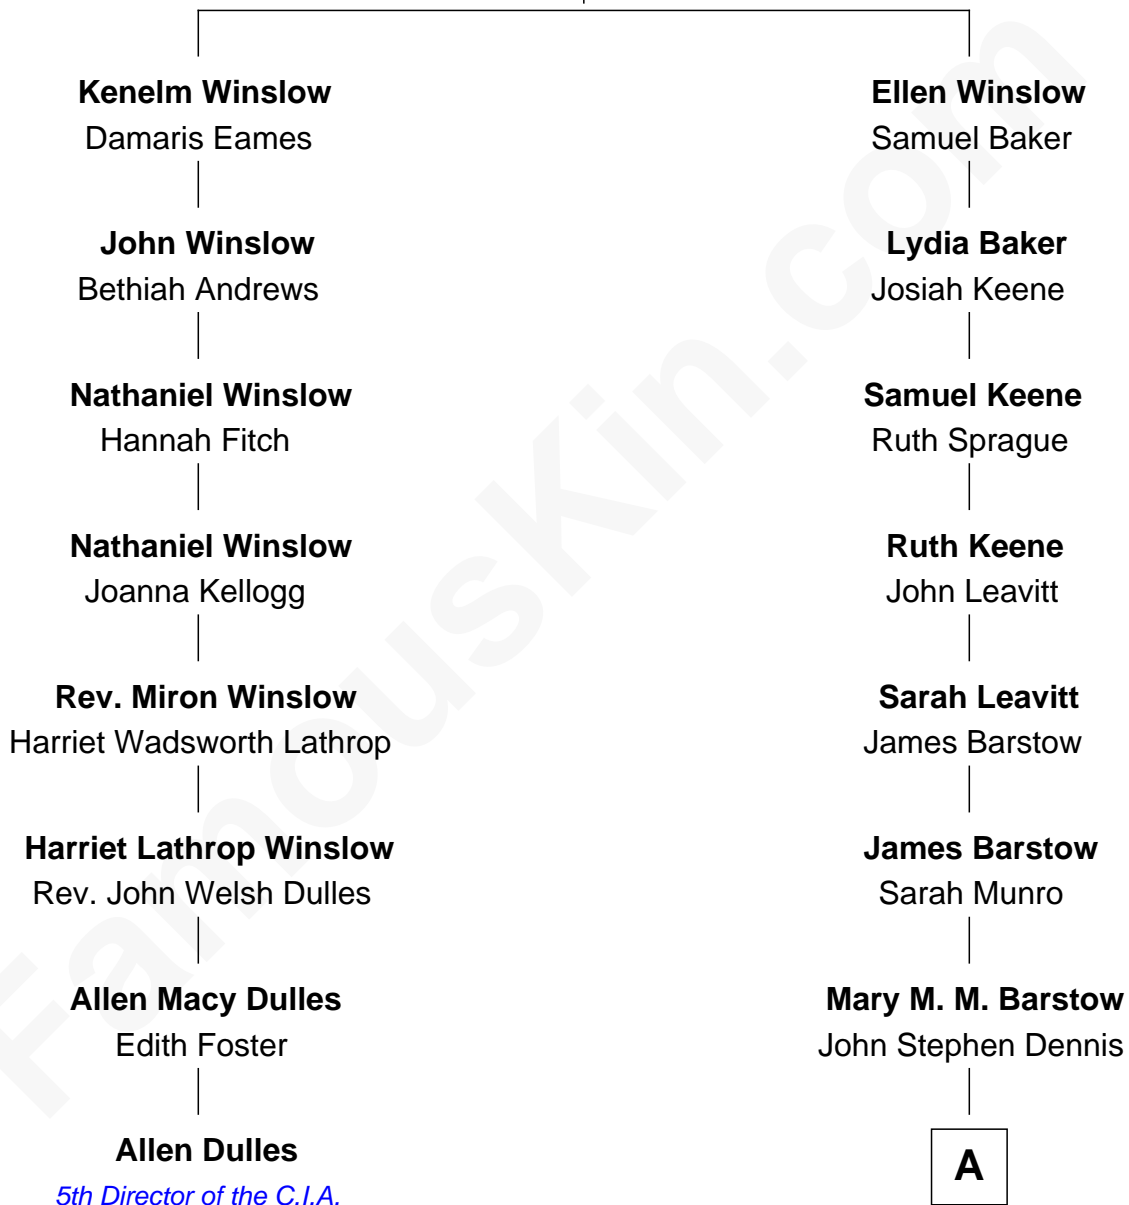

FamousKin.com Relationship Chart of

Allen Dulles

5th Director of the C.I.A.

7th cousin 3 times removed of

Anthony Edwards

TV and Movie Actor

Kenelm Winslow

Ellen Newton

A

—
Annie Delano Dennis
Charles Albert Edwards

—
William Albert Edwards
Josephine E. Ross

—
Peter E. Edwards
Erika Kem Weber

—
Anthony Edwards
TV and Movie Actor

FamousKin.com