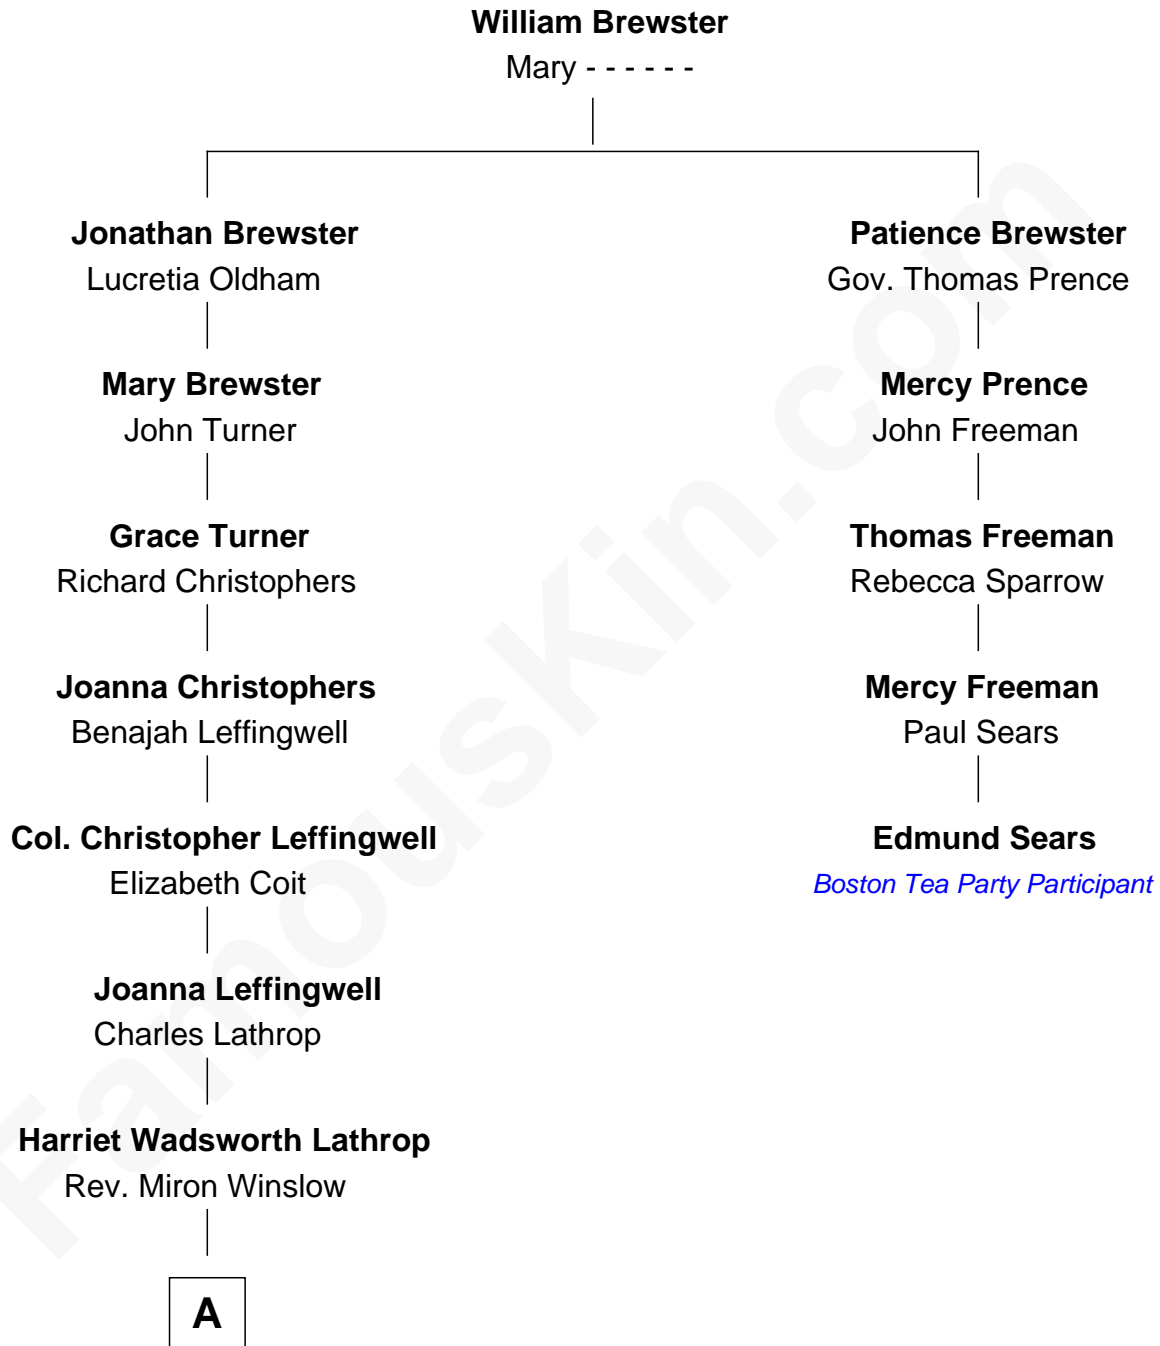

FamousKin.com Relationship Chart of

Allen Dulles

5th Director of the C.I.A.

4th cousin 5 times removed of

Edmund Sears

Boston Tea Party Participant

A

Harriet Lathrop Winslow

Rev. John Welsh Dulles

Allen Macy Dulles

Edith Foster

Allen Dulles

5th Director of the C.I.A.

FamousKin.com