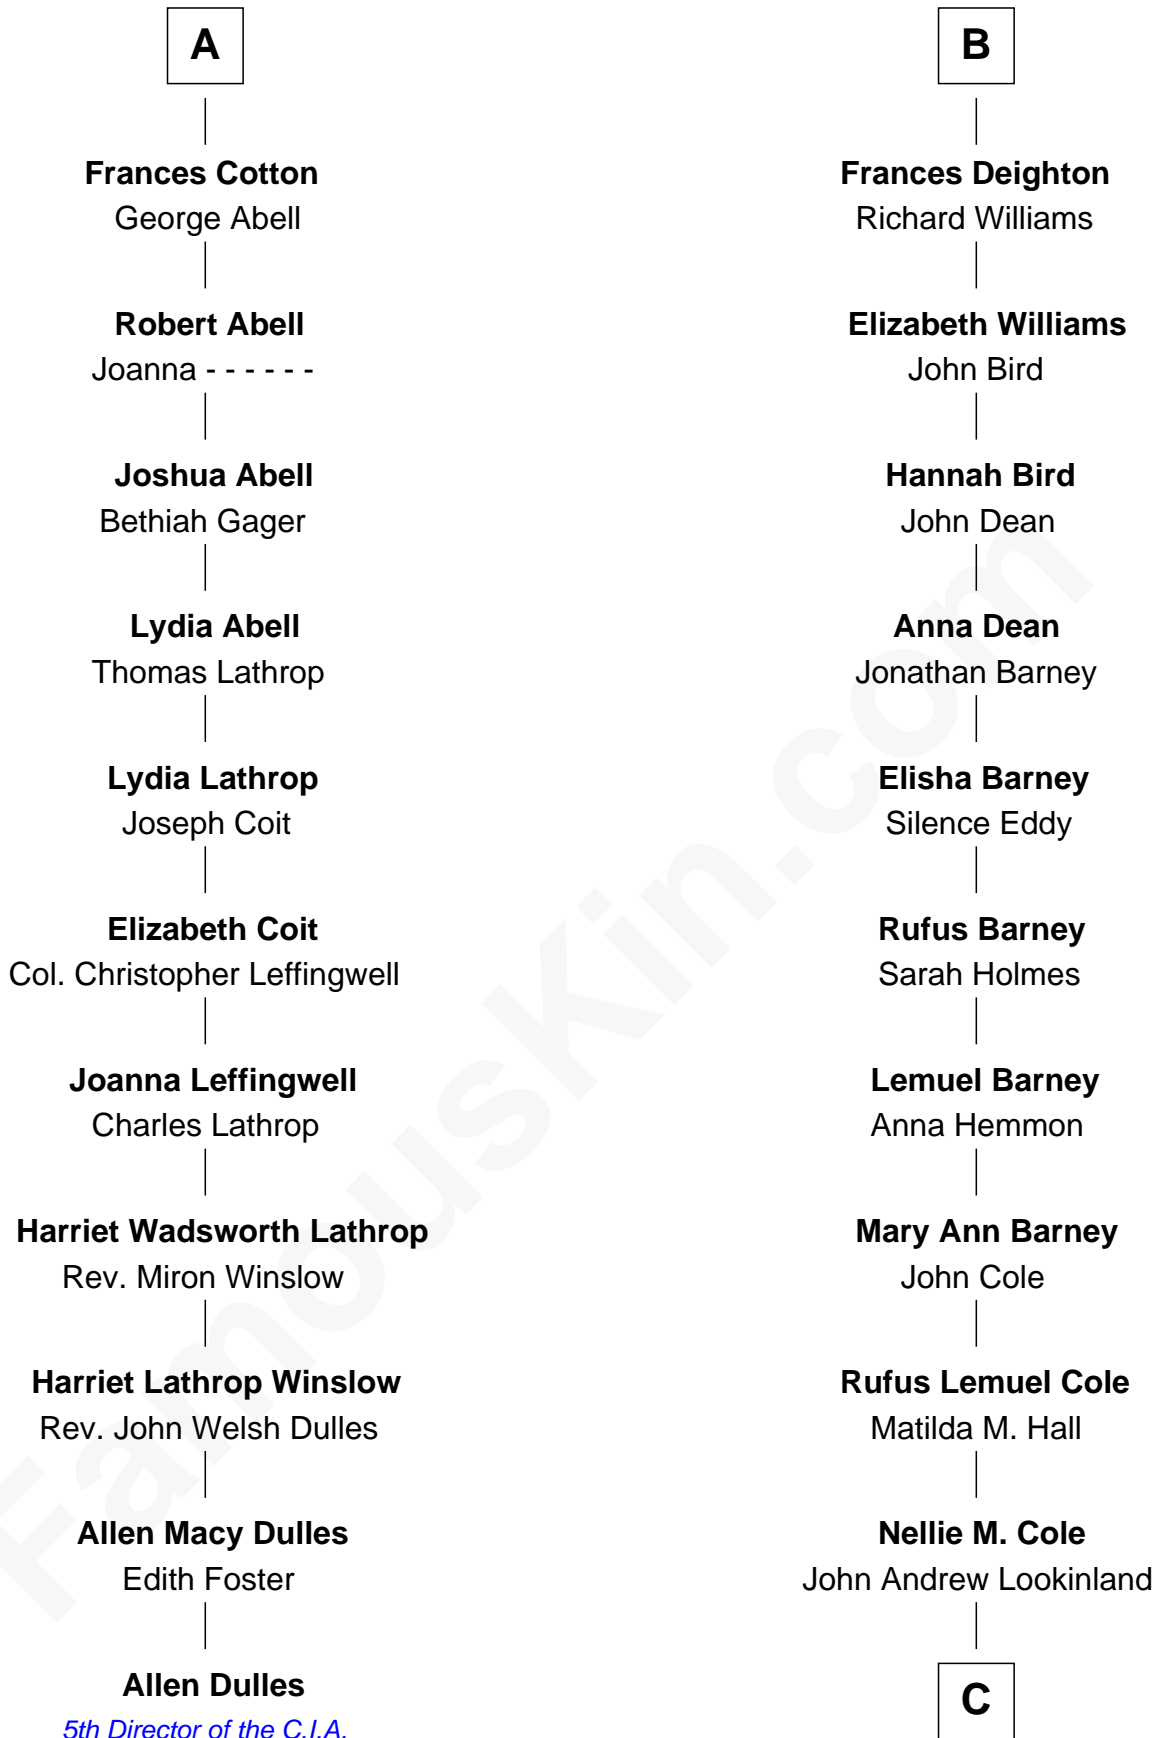

# FamousKin.com Relationship Chart of

**Allen Dulles**

*5th Director of the C.I.A.*

17th cousin 2 times removed of

**Michael Lookinland**

*TV Actor*

**Sir Edmund Ferrers**

Ellen Roche

**C**

—  
**Orrin Paul Lookinland**

Madeline Tait

—  
**Paul Russell Lookinland**

Karen Ruth McKinney

—  
**Michael Lookinland**

*TV Actor*

FamousKin.com