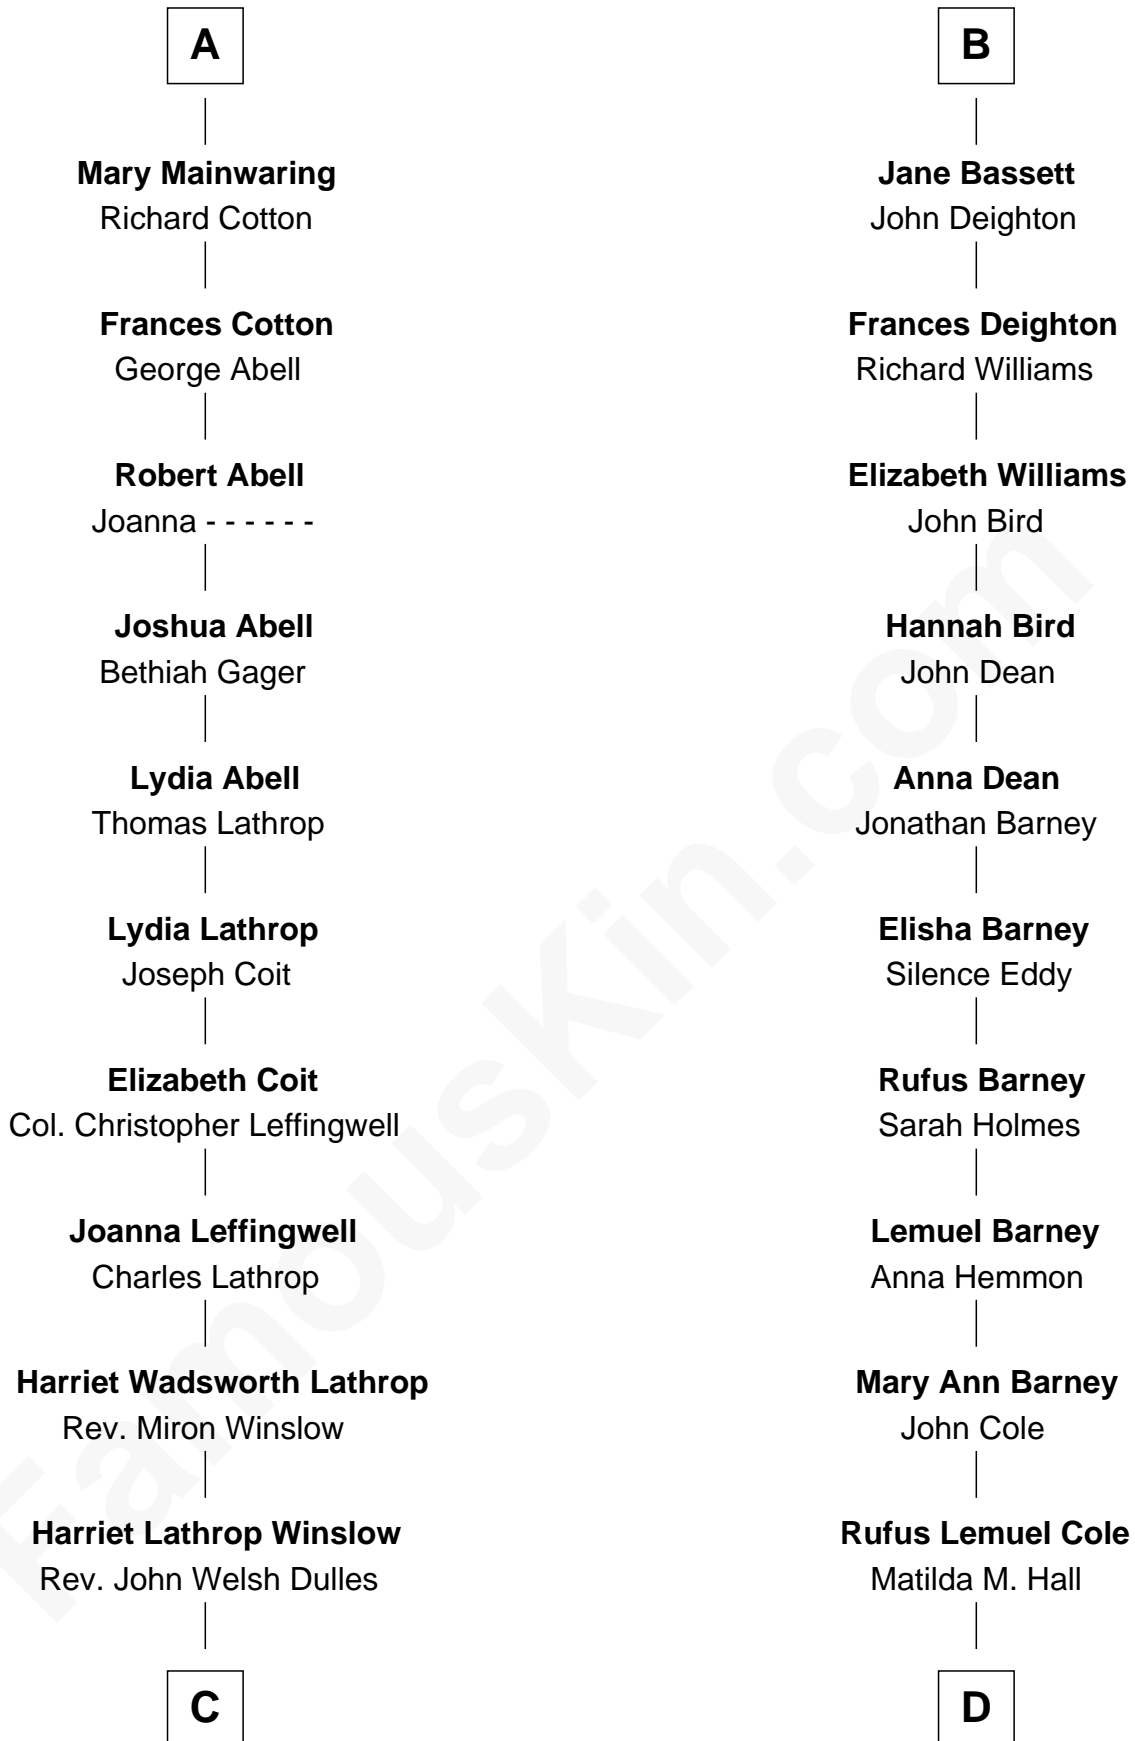

# FamousKin.com Relationship Chart of

**Allen Dulles**

*5th Director of the C.I.A.*

18th cousin 2 times removed of

**Michael Lookinland**

*TV Actor*

**Sir Richard Fitzalan**

Elizabeth de Bohun

**C**

**Allen Macy Dulles**

Edith Foster

**Allen Dulles**

*5th Director of the C.I.A.*

**D**

**Nellie M. Cole**

John Andrew Lookinland

**Orrin Paul Lookinland**

Madeline Tait

**Paul Russell Lookinland**

Karen Ruth McKinney

**Michael Lookinland**

*TV Actor*

FamousKin.com