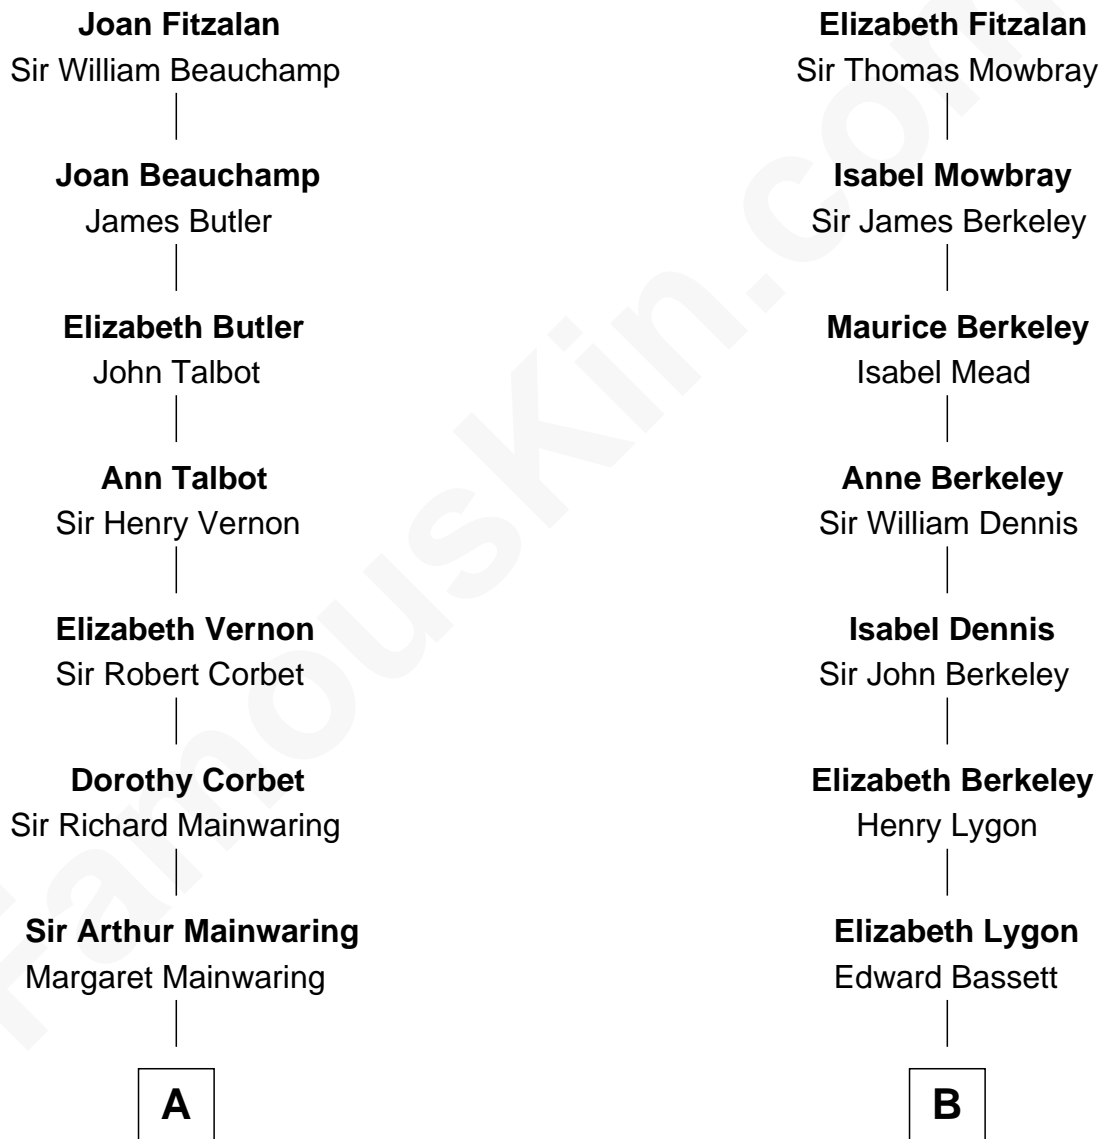

# FamousKin.com Relationship Chart of

**Allen Dulles**

*5th Director of the C.I.A.*

18th cousin 2 times removed of

**Michael Lookinland**

*TV Actor*

**Sir Richard Fitzalan**

Elizabeth de Bohun

**C**

**Allen Macy Dulles**

Edith Foster

**Allen Dulles**

*5th Director of the C.I.A.*

**D**

**Nellie M. Cole**

John Andrew Lookinland