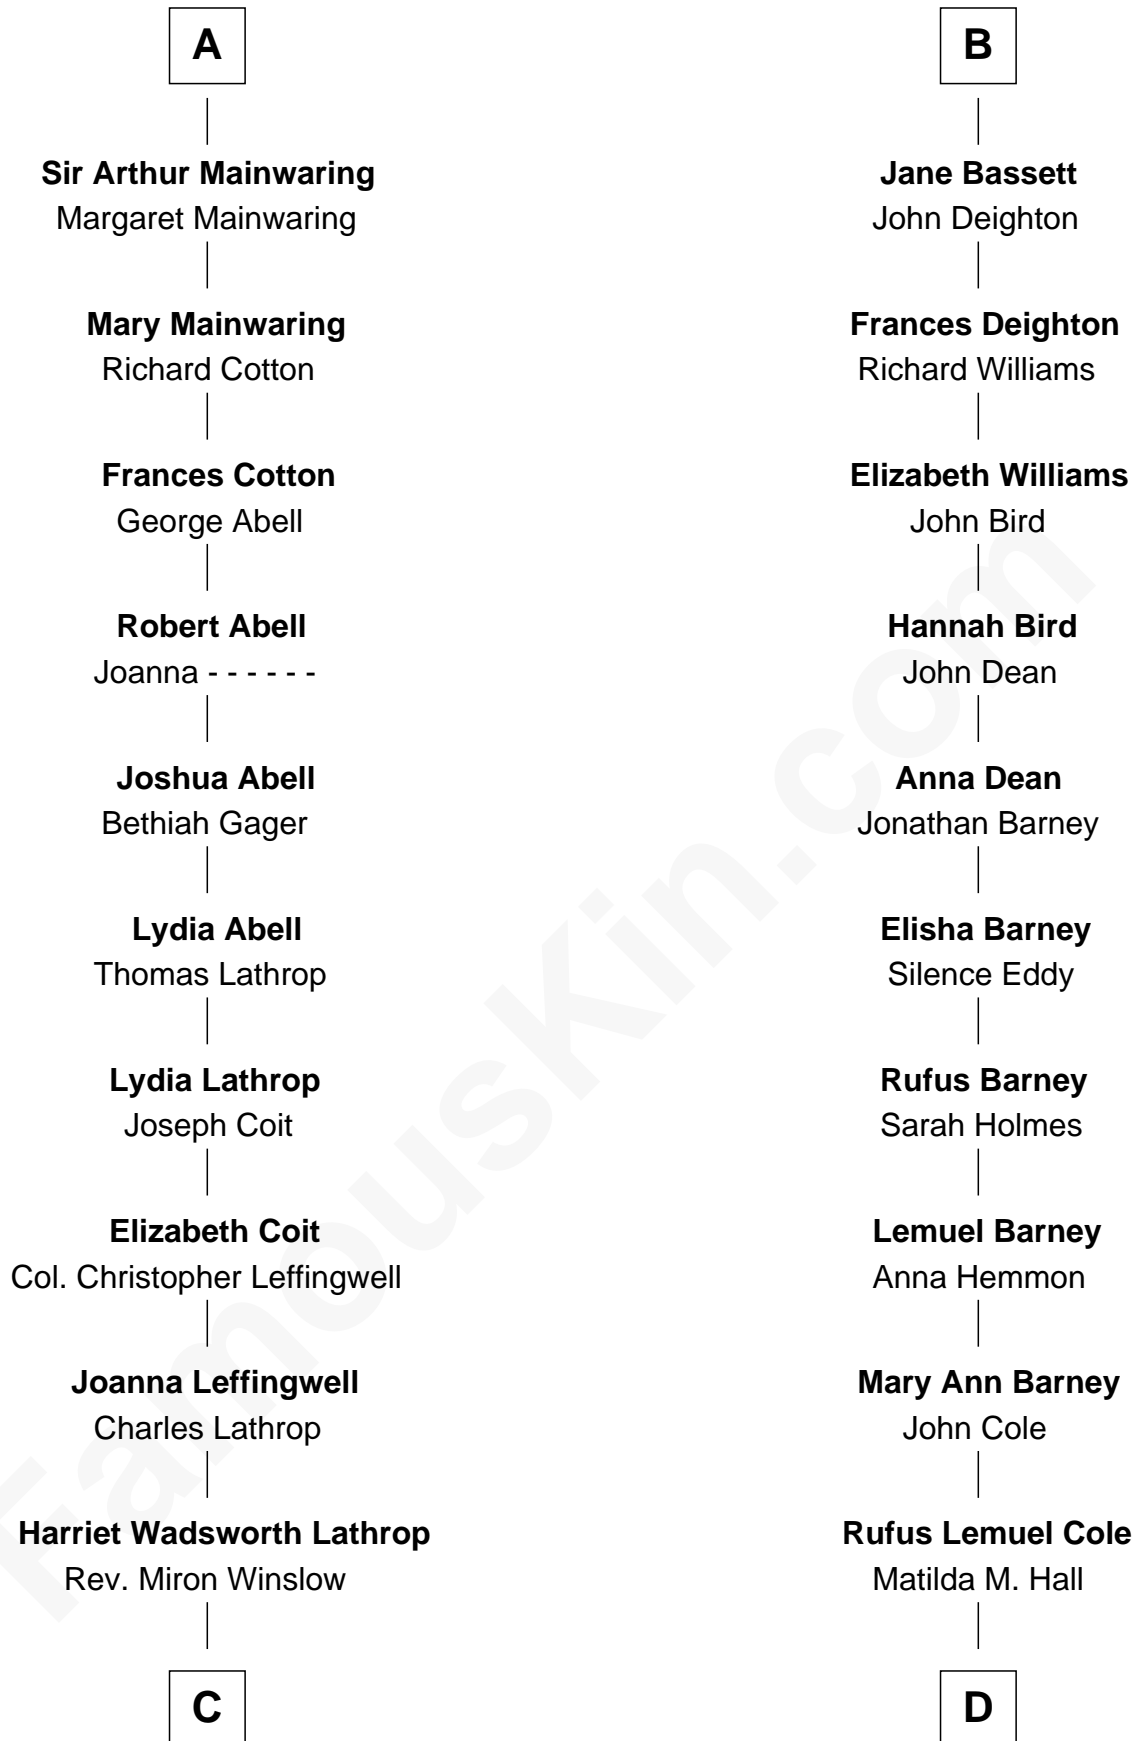

FamousKin.com Relationship Chart of

Allen Dulles

5th Director of the C.I.A.

19th cousin 1 time removed of

Michael Lookinland

TV Actor

C

Harriet Lathrop Winslow
Rev. John Welsh Dulles

Allen Macy Dulles
Edith Foster

Allen Dulles
5th Director of the C.I.A.

D

Nellie M. Cole
John Andrew Lookinland

Orrin Paul Lookinland
Madeline Tait

Paul Russell Lookinland
Karen Ruth McKinney

Michael Lookinland
TV Actor