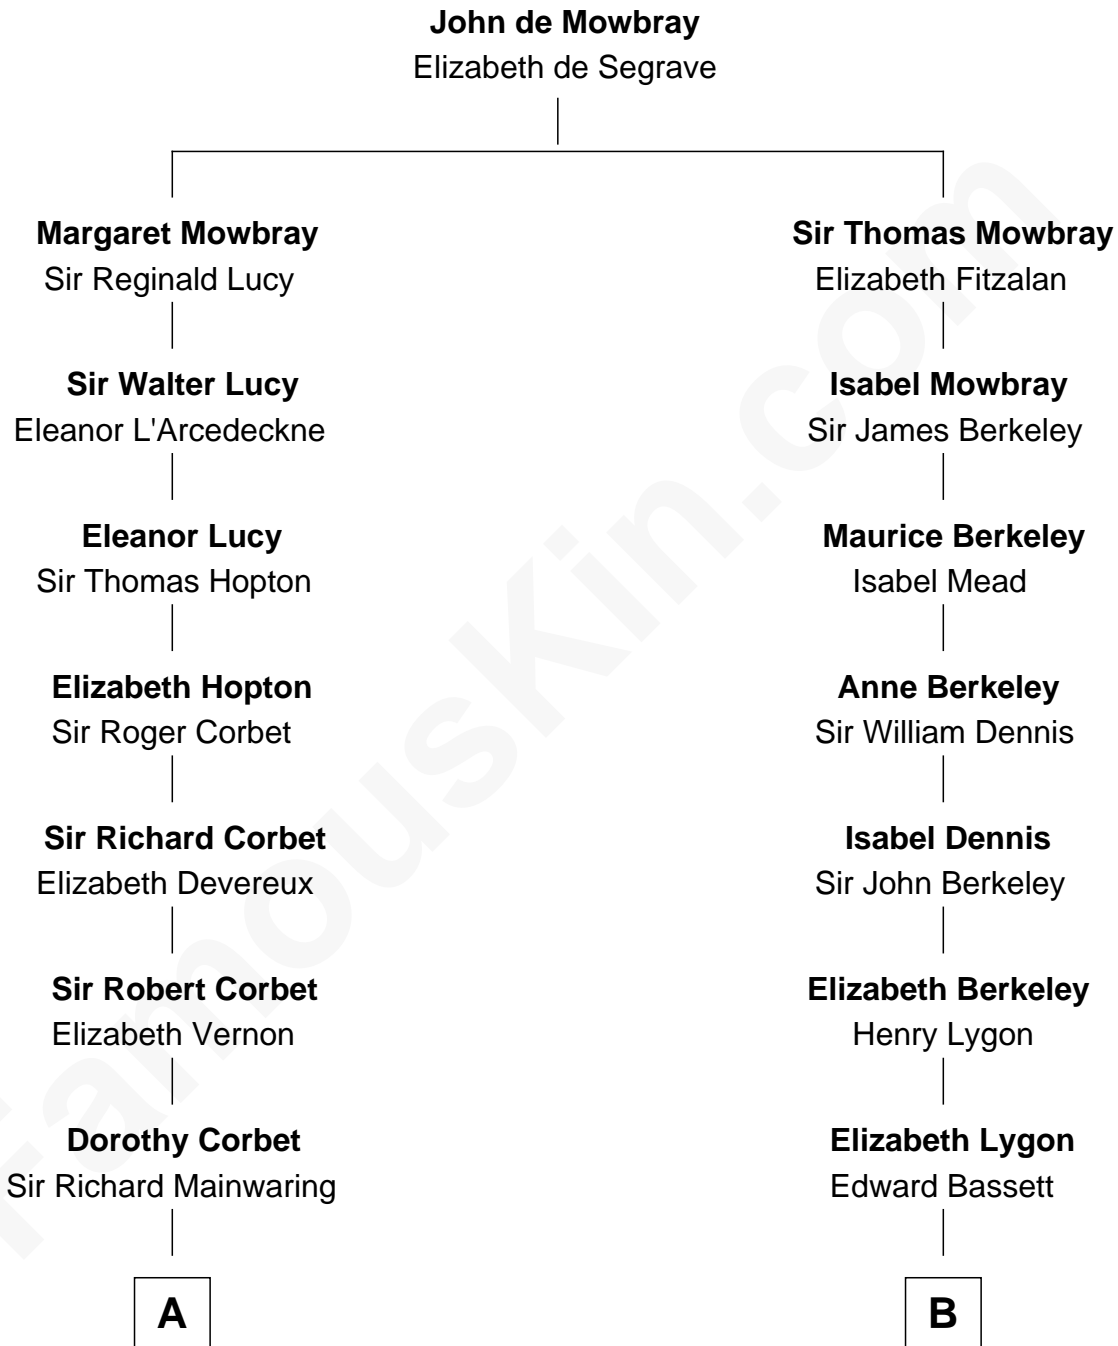

FamousKin.com Relationship Chart of

Allen Dulles

5th Director of the C.I.A.

19th cousin 1 time removed of

Michael Lookinland

TV Actor

C

Harriet Lathrop Winslow
Rev. John Welsh Dulles