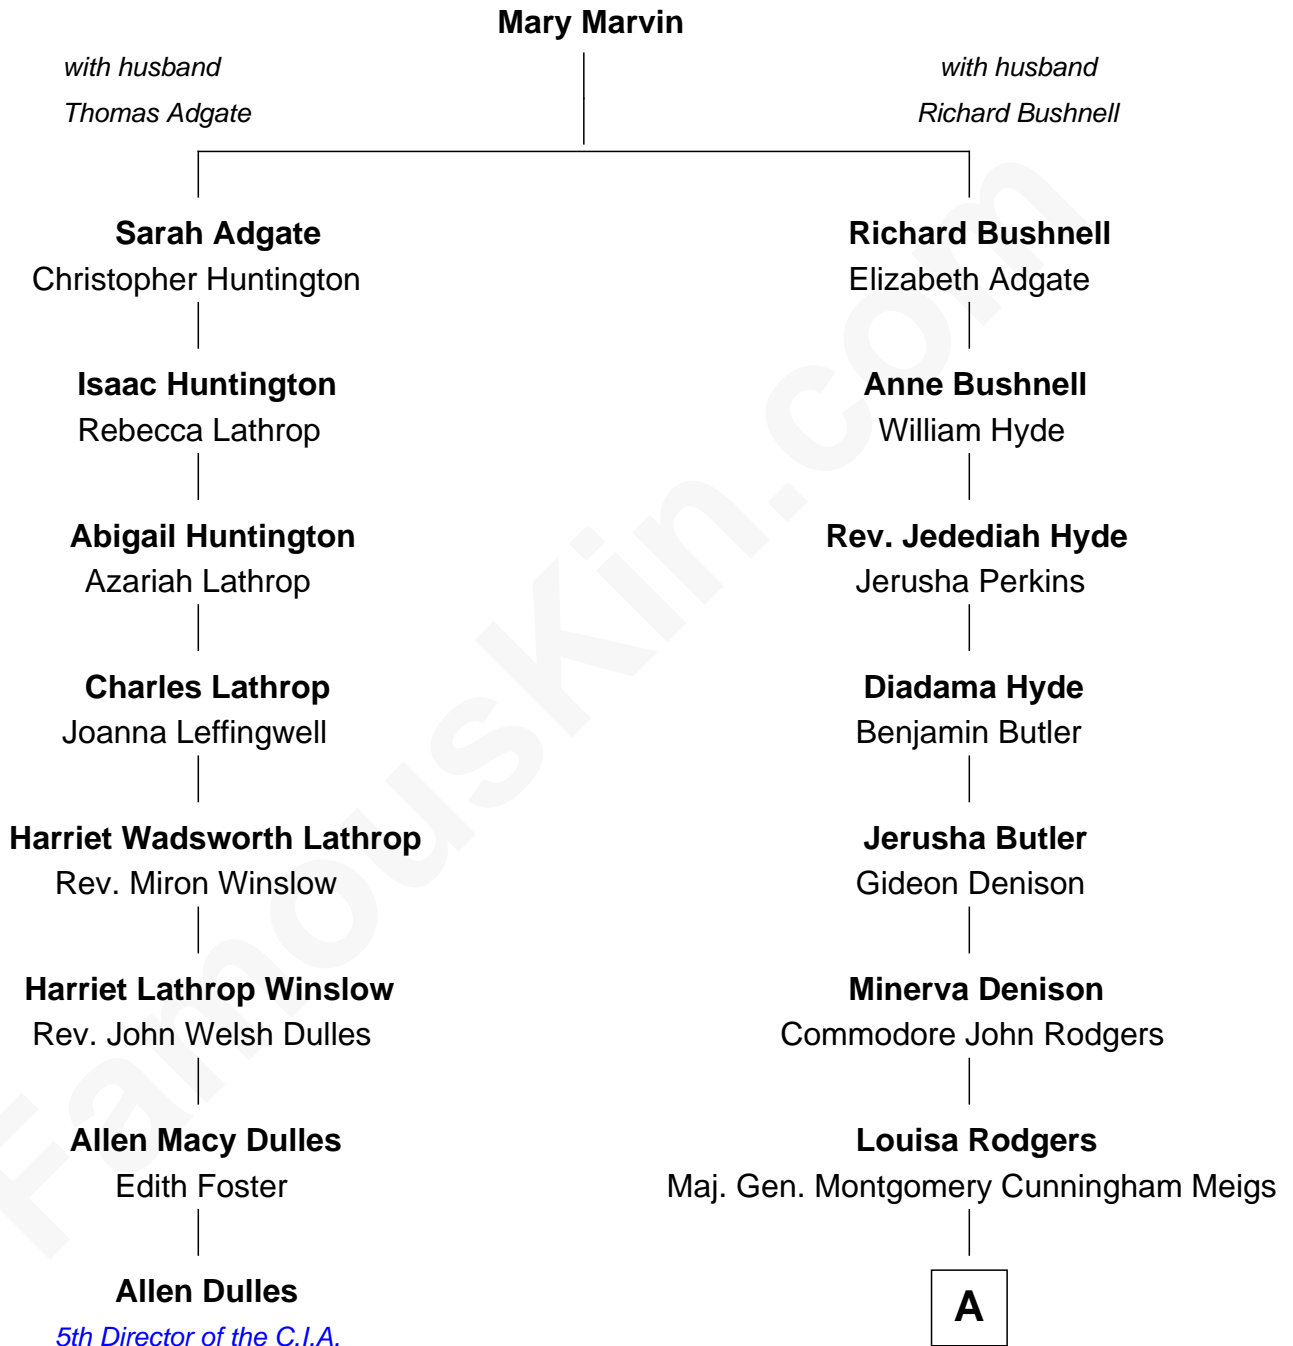

FamousKin.com Relationship Chart of

Allen Dulles

5th Director of the C.I.A.

7th cousin 4 times removed of

Parker Stevenson

TV and Movie Actor

A

—
Mary Montgomery Meigs
Col. Joseph Hancock Taylor

—
Evelyn Taylor
Eli Kirk Price

—
Philip Price
Sarah Meade Harrison

—
Sarah Meade Price
Richard Stevenson Parker

—
Parker Stevenson
TV and Movie Actor

FamousKin.com