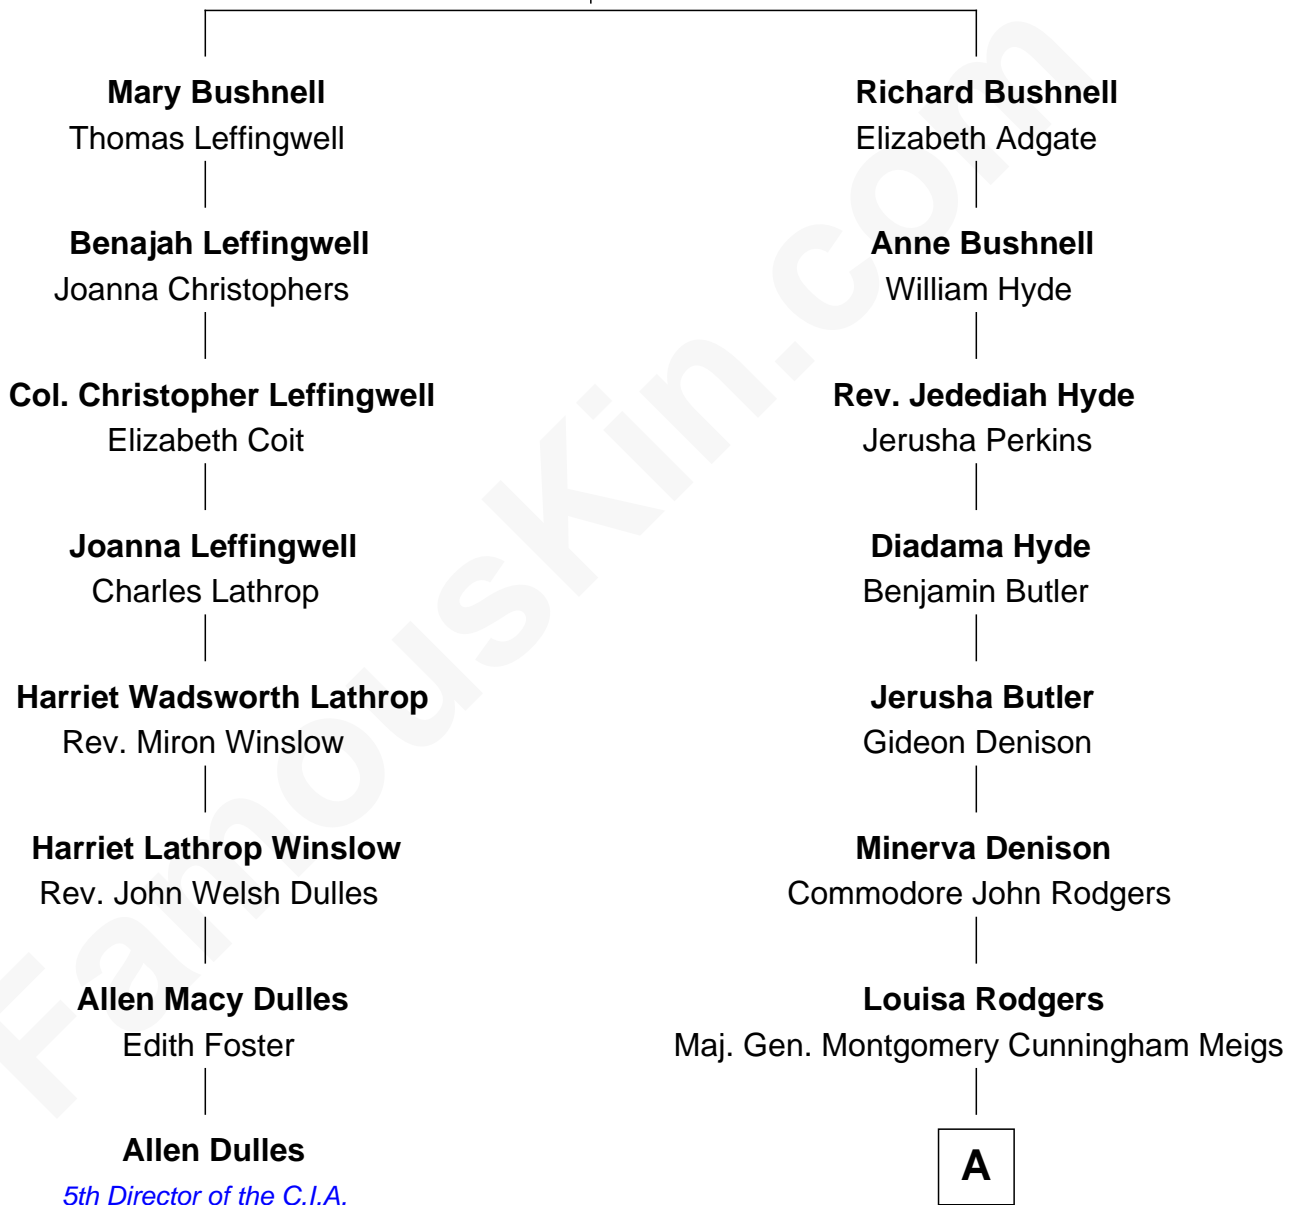

FamousKin.com Relationship Chart of

Allen Dulles

5th Director of the C.I.A.

7th cousin 4 times removed of

Parker Stevenson

TV and Movie Actor

Richard Bushnell

Mary Marvin

A

Mary Montgomery Meigs
Col. Joseph Hancock Taylor

Evelyn Taylor
Eli Kirk Price

Philip Price
Sarah Meade Harrison

Sarah Meade Price
Richard Stevenson Parker

Parker Stevenson
TV and Movie Actor

FamousKin.com