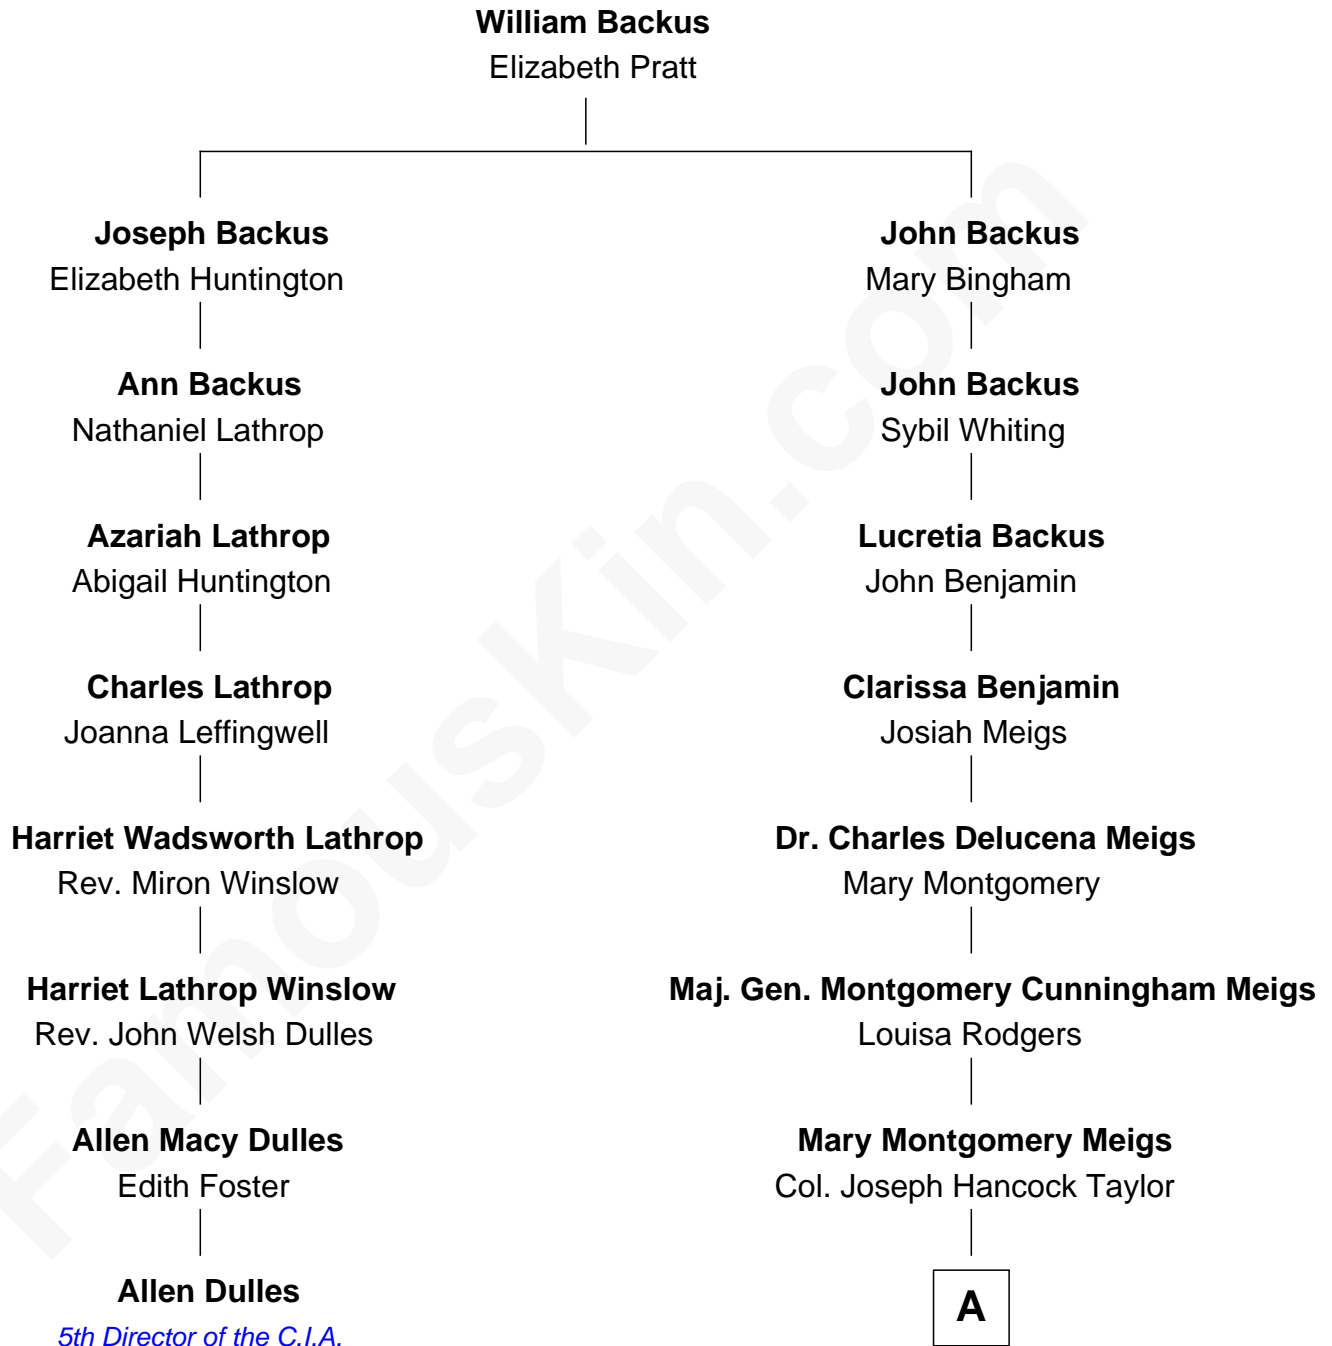

FamousKin.com Relationship Chart of

Allen Dulles

5th Director of the C.I.A.

7th cousin 3 times removed of

Parker Stevenson

TV and Movie Actor

A

—
Evelyn Taylor

Eli Kirk Price

—
Philip Price

Sarah Meade Harrison

—
Sarah Meade Price

Richard Stevenson Parker

—
Parker Stevenson

TV and Movie Actor

FamousKin.com