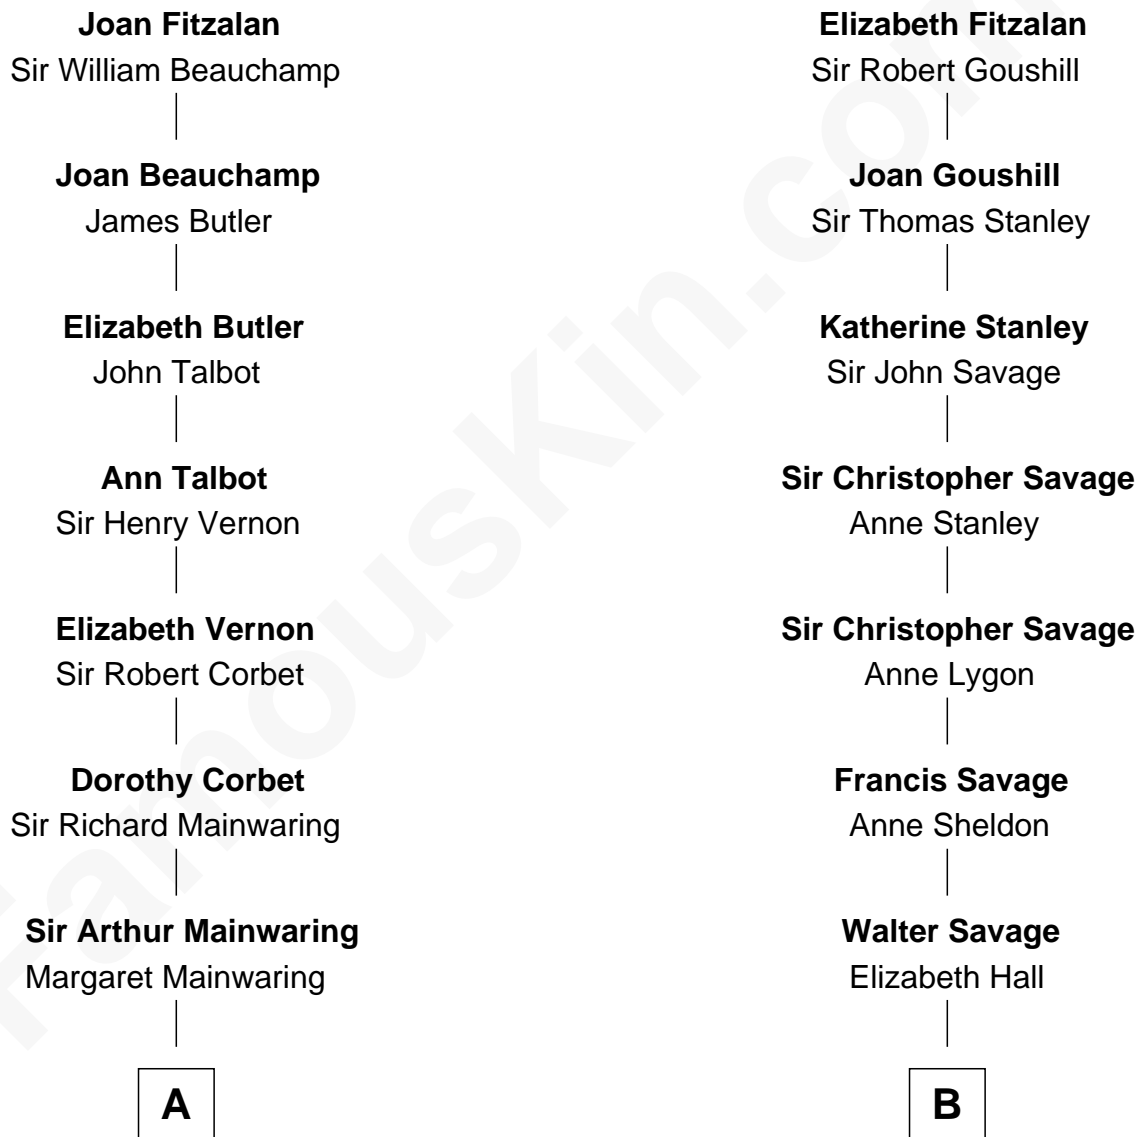

# FamousKin.com Relationship Chart of

**Allen Dulles**

*5th Director of the C.I.A.*

18th cousin 1 time removed of

**Parker Stevenson**

*TV and Movie Actor*

**Sir Richard Fitzalan**

Elizabeth de Bohun

**C**

**Allen Macy Dulles**

Edith Foster

**Allen Dulles**

*5th Director of the C.I.A.*

**D**

**Philip Price**

Sarah Meade Harrison