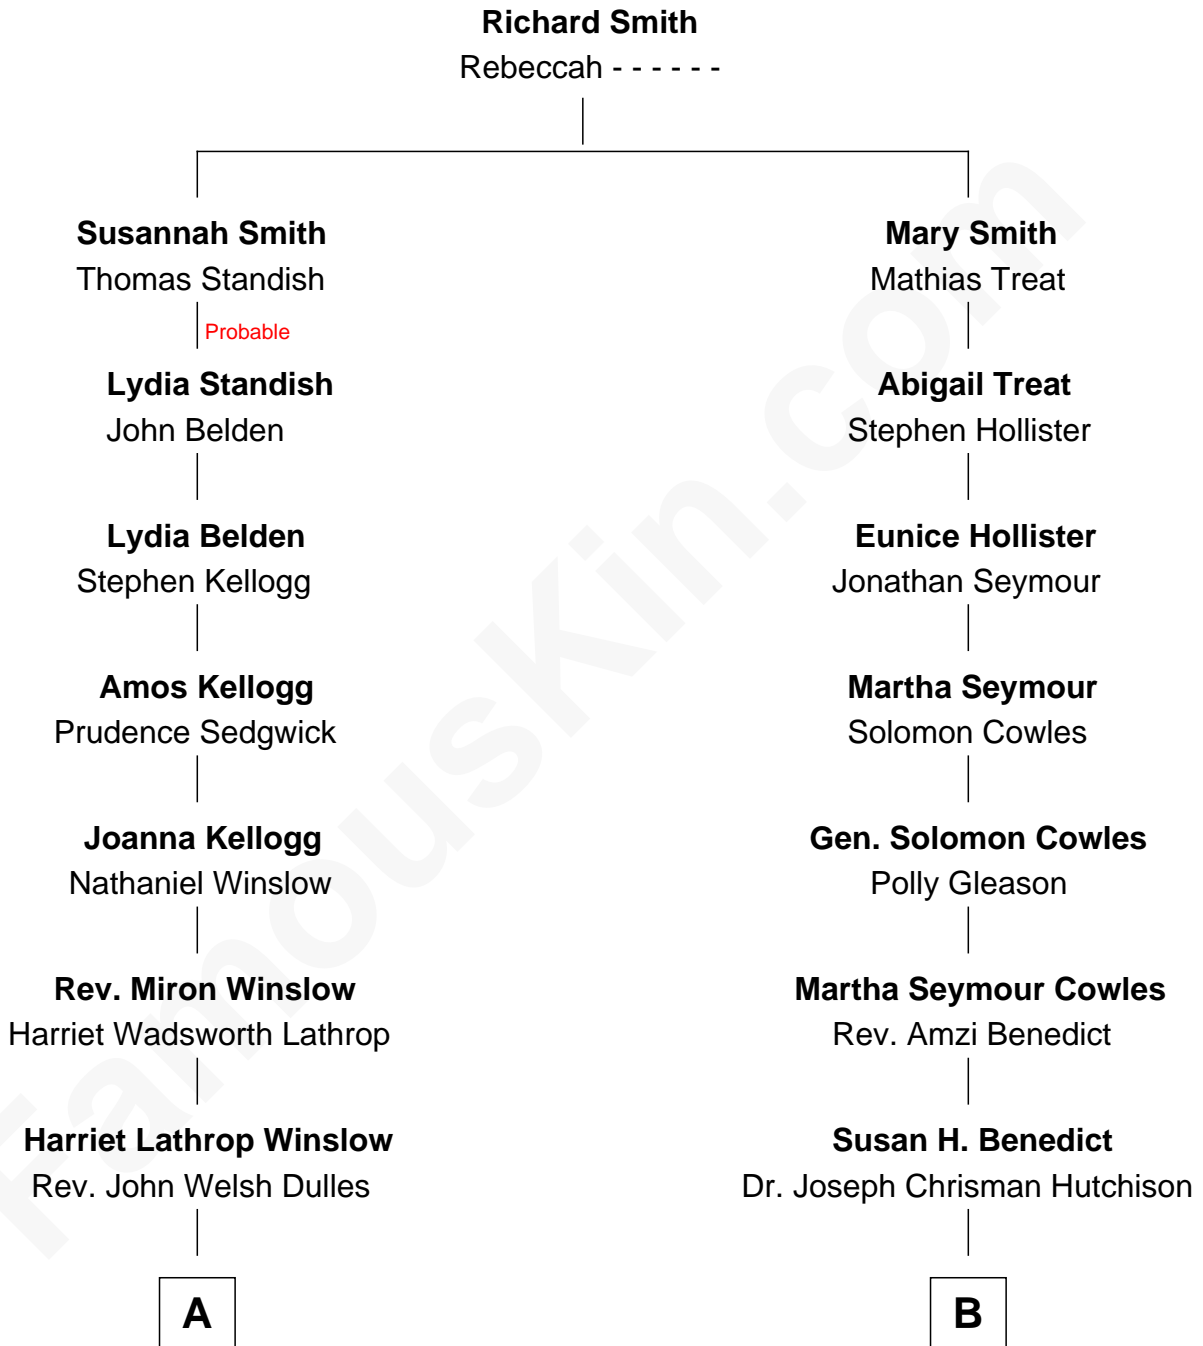

# FamousKin.com Relationship Chart of

**Allen Dulles**

*5th Director of the C.I.A.*

8th cousin 2 times removed of

**Parker Stevenson**

*TV and Movie Actor*

**A**

**Allen Macy Dulles**

Edith Foster

**Allen Dulles**

*5th Director of the C.I.A.*

**B**

**Mattie C. Hutchison**

Richard Wilson Stevenson

**Marion Stevenson**

Henry Seabury Parker