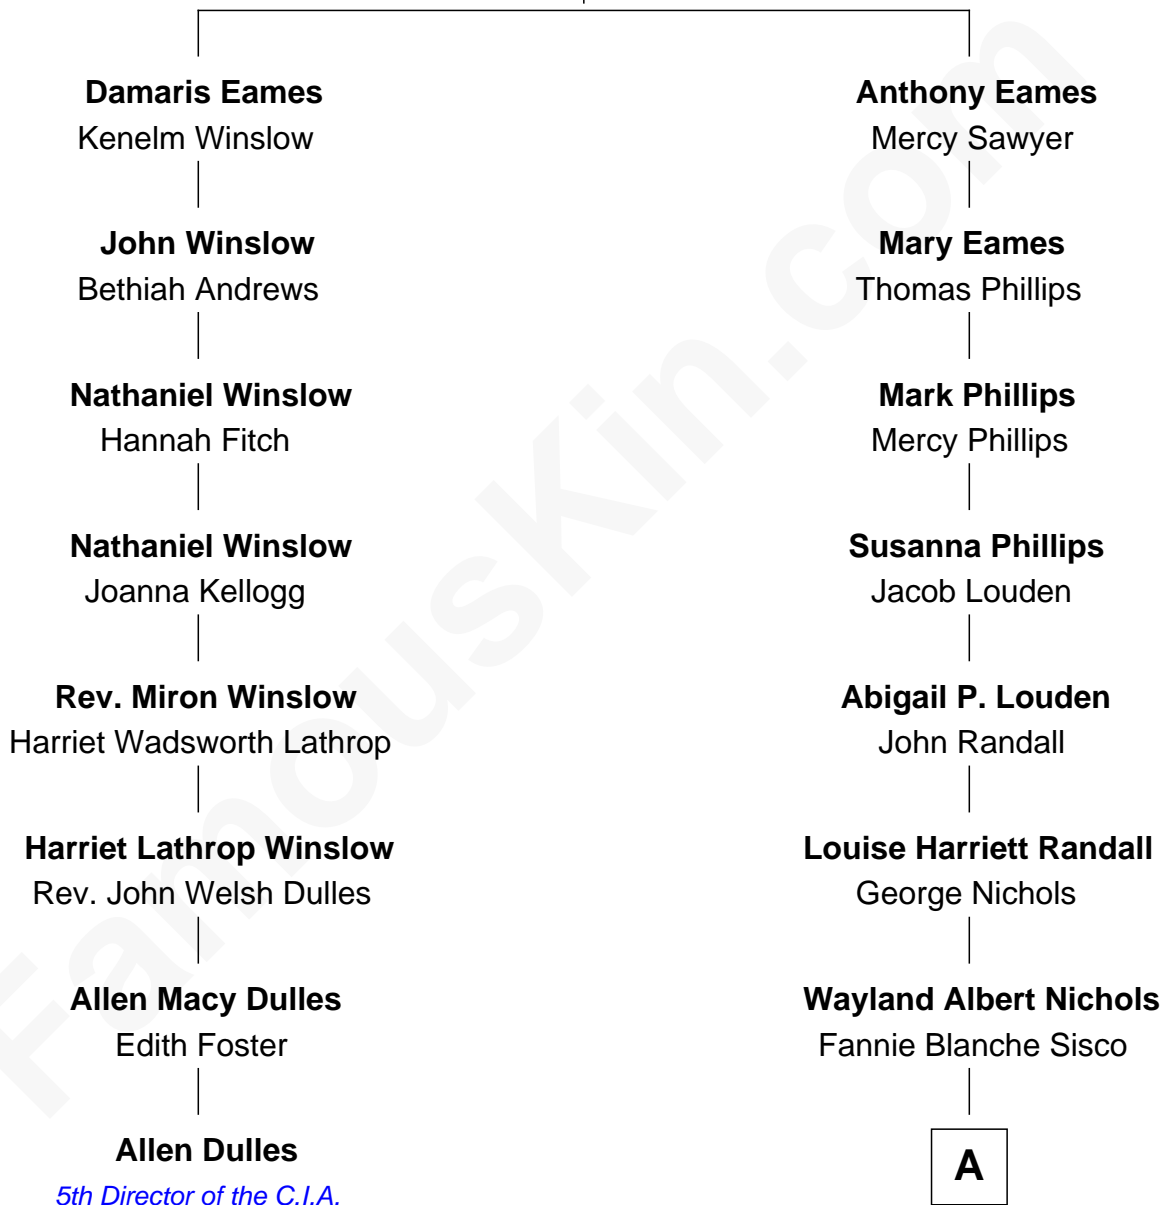

# FamousKin.com Relationship Chart of

**Allen Dulles**

*5th Director of the C.I.A.*

7th cousin 4 times removed of

**Taylor Lautner**

*TV and Movie Actor*

**Mark Eames**  
Elizabeth - - - - -

**A**

**Frank James Nichols**

Olive F. Allen

**Keith Francis Nichols**

Wanda J. Yount

**Patricia Anne Nichols**

David Andrew Bos

**Deborah C. Bos**

Daniel Joseph Lautner

**Taylor Lautner**

*TV and Movie Actor*