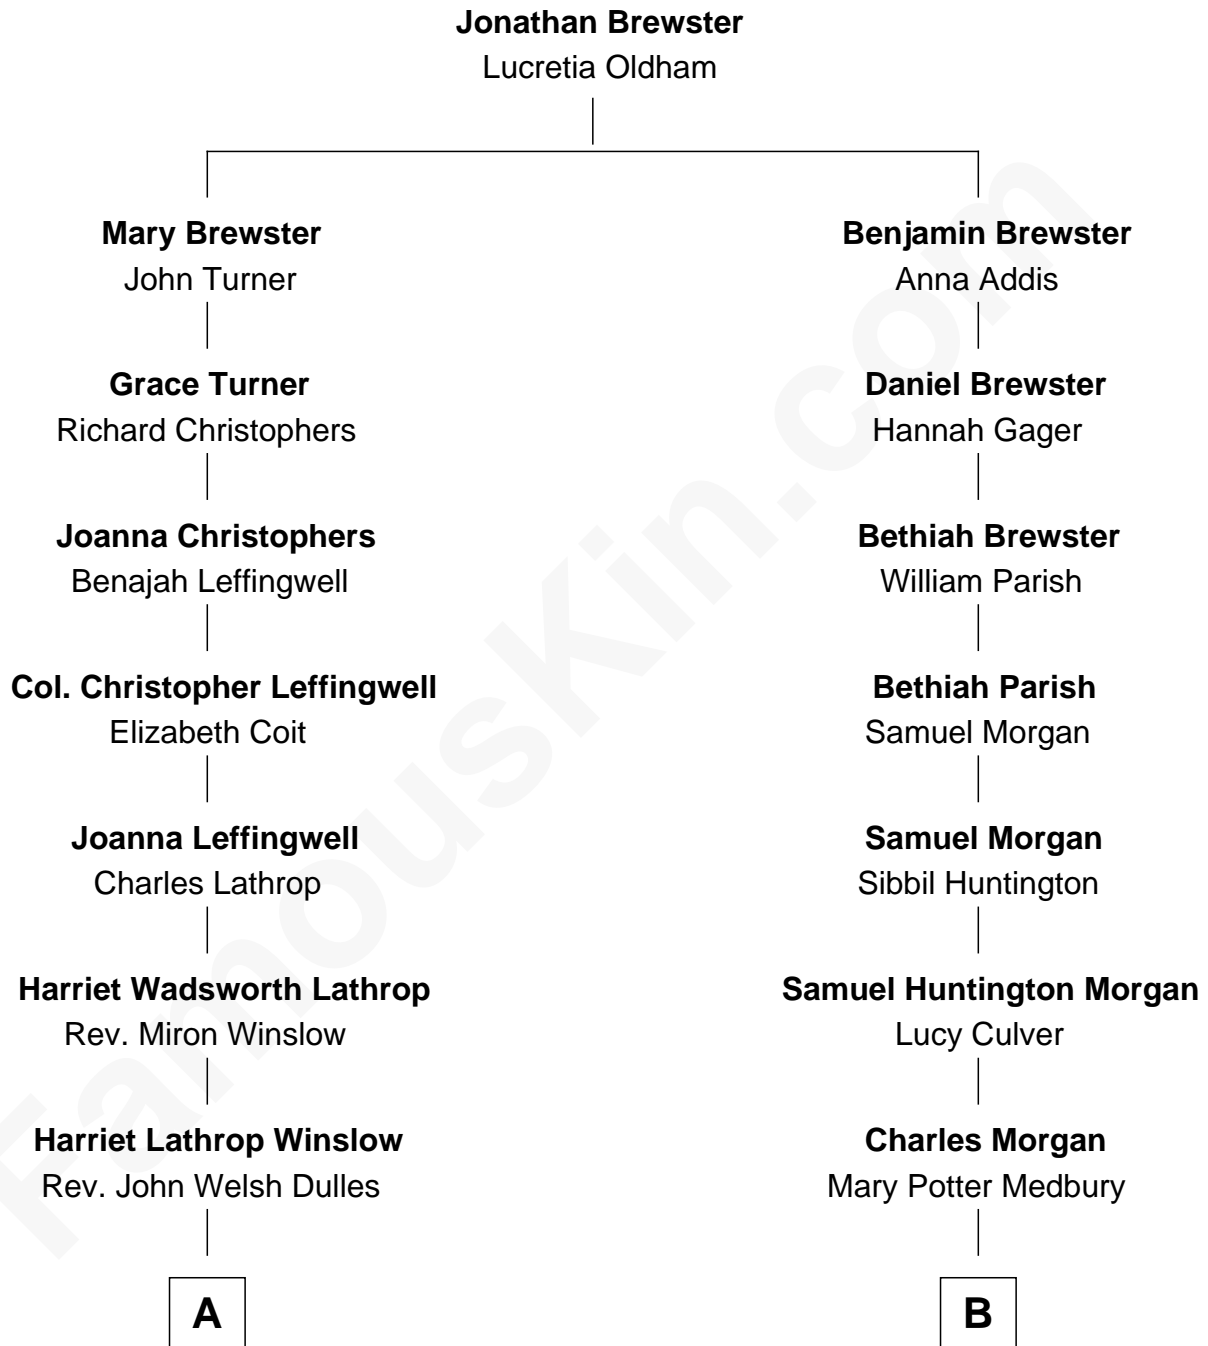

FamousKin.com Relationship Chart of

Allen Dulles

5th Director of the C.I.A.

8th cousin 1 time removed of

Ann Morgan Guilbert

TV and Movie Actress

A

Allen Macy Dulles

Edith Foster

Allen Dulles

5th Director of the C.I.A.

B

William Montrose Morgan

Isabelle Harney

Cornelia E. Morgan

Dr. Gerald Didra Guilbert

Ann Morgan Guilbert

TV and Movie Actress

FamousKin.com